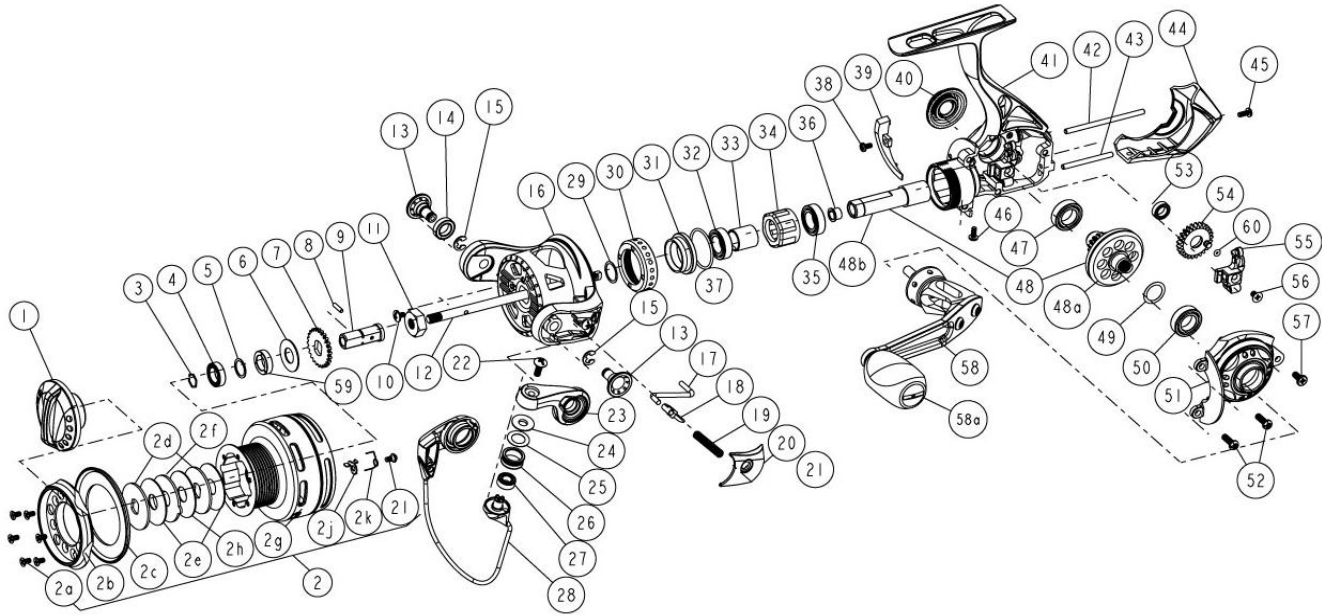

QUANTUM[®]

Smoke SL25PTi

Quantum Smoke SL25PTi Spinning Reel Part List

Key #	Description	Qty	Part No.	Key #	Description	Qty	Part No.
1	Drag Knob Assembly	1	VAA332-01	28	Bail Assembly	1	UAA347-01
2	Spool Assembly	1	UAA321-01	29	Rotor Adjust Washer	1	BAA110-02
2a	Spool Cap Screws	6	CF107-01	30	Clutch Bearing Cap	1	UAA040-02
2b	Spool Cap	1	UAA144-51	31	Clutch Bearing Adapter	1	UAA190-01
2c	Spool Lip	1	UAA143-02	32	Top Pinion Ball bearing	1	TW058-03
2d	Drag Washer "D"	2	UAA080-01	33	Sleeve	1	UAA139-01
2e	Drag Washer "B"	2	UAA033-01	34	One Way Clutch / SEE ITEM #62	1	UAA063-01
2f	Drag Washer "A"	1	UAA081-01	35	Bottom Pinion Ball Bearing	1	TW058-03
2g	Spool	1	UAA021-01	36	Pinion Bushing	1	BAA213-02
2h	Drag Washer "C"	1	UAA033-02	37	O-Ring	1	VAA101-01
2j	Spool clicker	1	AAA103-01	38	Trip Ramp Screw	1	UAA123-04
2k	Spool clicker spring	1	BAA068-02	39	Trip Ramp	1	UAA119-01
2l	Spool clicker screw	1	CAA077-01	40	Dust Cap	1	UAA054-01
3	Retainer Ring	1	UAA038-01	41	Body Assembly	1	UAA301-02
4	Spool Ball bearing	1	CH027-01	42	O/S Guide Pin "A"	1	UAA093-02
5	Spool Ball Bearing Washer	1	UAA076-01	43	O/S Guide Pin "B"	1	UAA098-02
6	Spool Adjust Washer	1	UAA030-01	44	Body Rear Cap	1	UAA140-02
7	Clicker Gear	1	UAA037-01	45	Rear Cap Screw "A" - M2 x 5mm	1	UAA123-06
8	Adapter Pin	1	UAA134-01	46	Rear Cap Screw "B" - M2 x 5mm	1	UAA123-06
9	Shaft Drag Adapter	1	UAA117-01	47	Body Drive Gear Bearing	1	TW058-03
10	Rotor Nut Lock Screw	1	UAA094-02	48	Drive Gear Kit	1	BAA412-04
11	Rotor Nut	1	BAA006-02	48a	Drive Gear	1	BAA012-03
12	Main Shaft	1	UAA015-01	48b	Pinion Gear	1	UAA011-02
13	Rotor Arm Sleeve	2	UAA042-01	49	Drive Gear Adjust Washer	1	BAA105-04
14	Ball Bearing	1	BAA158-01	50	Sidecover Drive Gear Bearing	1	TW058-03
15	E-Clip	2	QW120-01	51	Sidecover Assembly	1	UAA323-02
16	Rotor	1	UAA009-01	52	Sidecover Screw "A" - M2.6 x 8mm	2	UAA057-02
17	Kick Lever	1	UAA019-01	53	O/S Gear Bearing	1	CT157-02
18	Bail Actuator	1	BAA031-01	54	O/S Gear Assembly	1	UAA353-01
19	Bail Spring	1	BAA022-01	55	O/S Slider	1	UAA025-01
20	Arm Lever Cover	1	UAA087-01	56	Main Shaft Screw	1	BAA100-01
21	Arm Lever Cover Screw	1	CW125-02	57	Sidecover Screw "B" - M2.6 x 6mm	1	UAA050-01
22	Line Roller Screw	1	BAA108-02	58	Handle Assembly	1	VAA318-01
23	Arm Lever	1	UAA007-01	58a	Handle Knob Bearing	1	BB115-01
24	Line Roller Collar	1	CAA102-01	59	Spool Bushing	1	UAA027-01
25	Line Roller Washer	1	BAA102-01	60	O-Ring	1	UAA101-01
26	Line Roller	1	BAA004-02	62	Clutch Tool - TO REMOVE CLUTCH CAP	1	UAA3113-01
27	Line Roller Ball Bearing	1	GH202-01				