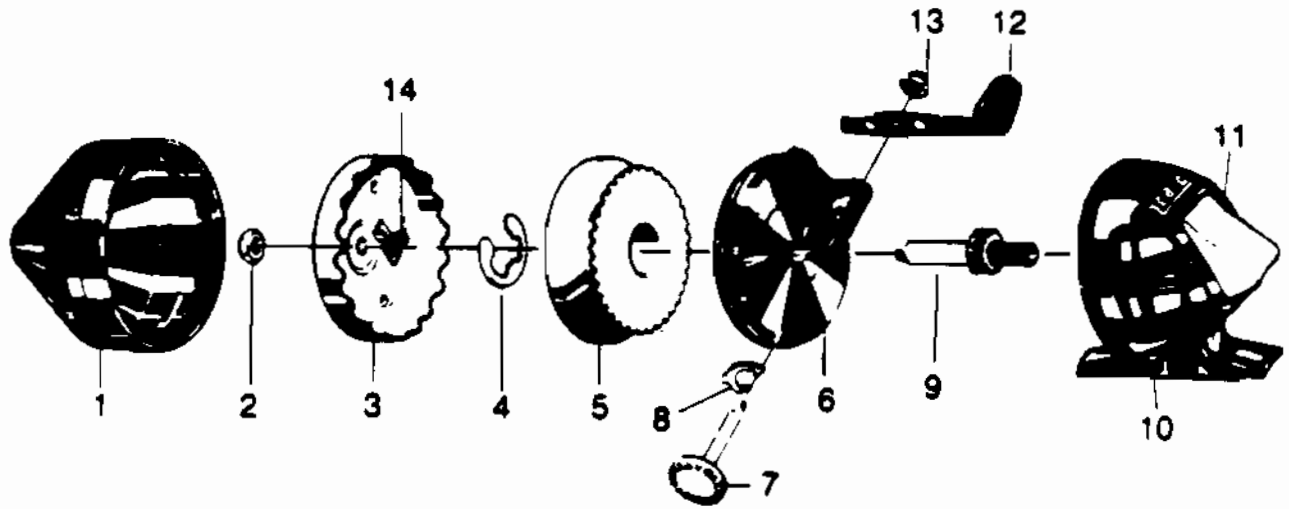

ZEBCO Z22

Key No.	Part No.	Description
1	NE324	FRONT COVER ASSY.
2	JZ006	SPINNER HEAD NUT
3	XZ310	SPINNER HEAD SUB ASSEMBLY
4	XZ034	SPOOL CLIP
5	NE321-10P	SPOOL W/10# ZEBCO LINE
6	XZ301-2	BODY ASSY.
7	XZ308	CRANK SHAFT SUB-ASSEMBLY
8	XZ063	ANTI REVERSE PAWL
9	XZ315	CENTER SHAFT SUB-ASSEMBLY
10	NE323	BACK COVER W/TH. BR.
11	NE009	THUMB BRAKE
12	XZ318-1	HANDLE ASSEMBLY
13	AZ003	CRANK NUT
14	EZ027	SPINNERHEAD SPRING