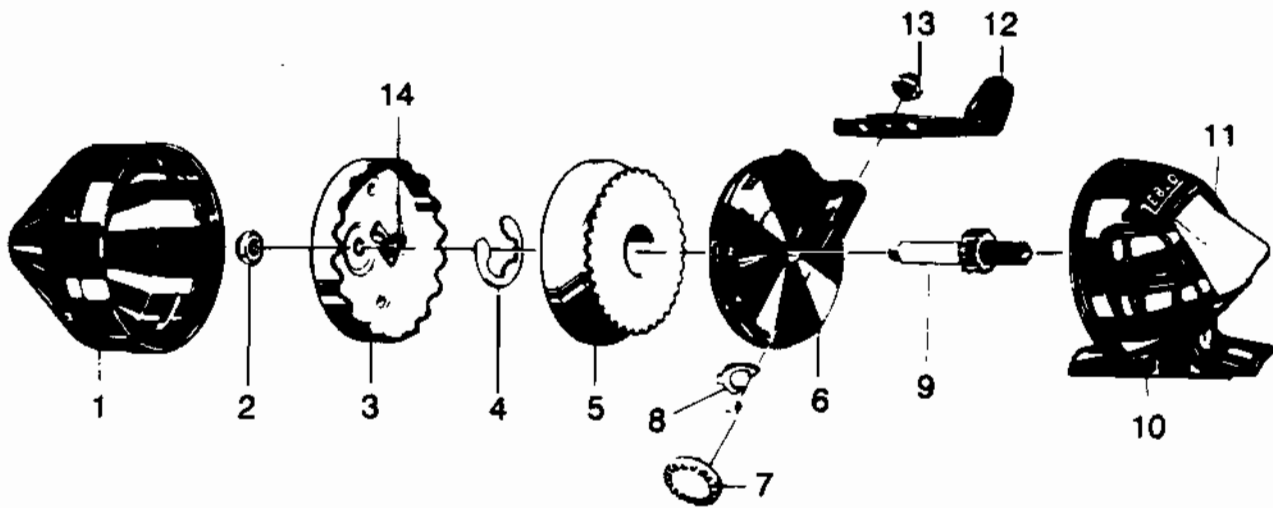

# ZEBCO Z22

**KEY PART**

NO.	NO.	DESCRIPTION
1	NE324	FRONT COVER ASSY.
2	JZ006	SPINNER HEAD NUT
3	XZ310	SPINNER HEAD SUB ASSEMBLY
4	XZ034	SPOOL CLIP
5	NE321-10P	SPOOL W/10# ZEBCO LINE
6	XZ301-2	BODY ASSY.
7	XZ308	CRANK SHAFT SUB-ASSEMBLY
8	XZ063	ANTI REVERSE PAWL
9	XZ315	CENTER SHAFT SUB-ASSEMBLY
10	NE323	BACK COVER W/TH. BR.
11	NE009	THUMB BRAKE
12	XZ318-1	HANDLE ASSEMBLY
13	AZ003	CRANK NUT
14	EZ027	SPINNERHEAD SPRING