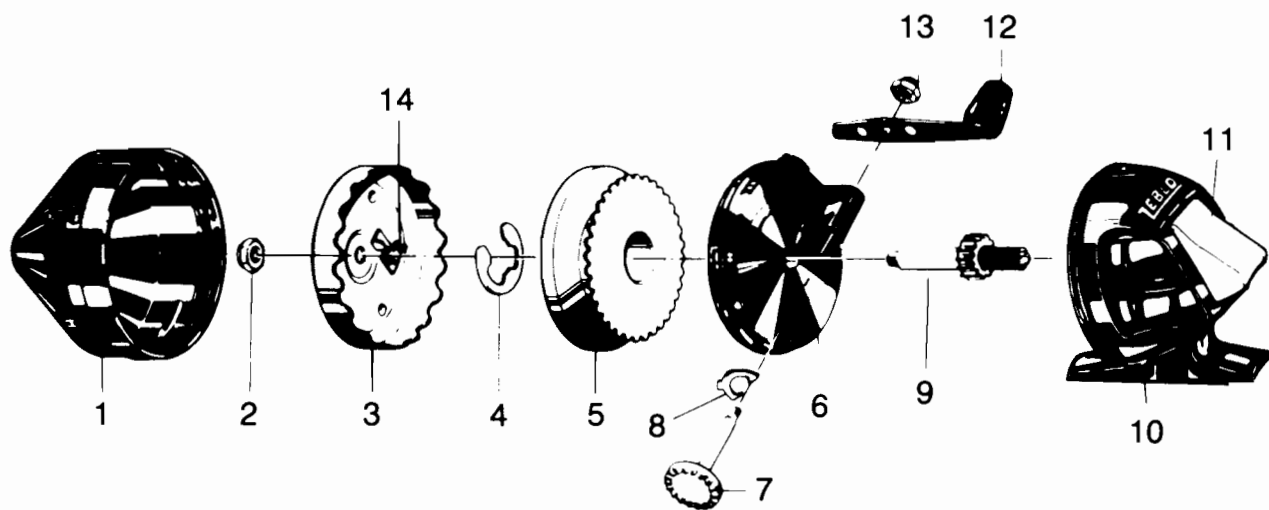

ZEBCO Z22

KEY PART

NO. NO.	DESCRIPTION
1 NE324	FRONT COVER ASSY.
2 JZ006	SPINNER HEAD NUT
3 XZ310	SPINNER HEAD SUB ASSEMBLY
4 XZ034	SPOOL CLIP
5 NE321-10P	SPOOL W/10# ZEBCO LINE
6 XZ301-2	BODY ASSY.
7 XZ308	CRANK SHAFT SUB-ASSEMBLY
8 XZ063	ANTI REVERSE PAWL
9 XZ315	CENTER SHAFT SUB-ASSEMBLY
10 NE323	BACK COVER W/TH. BR.
11 NE009	THUMB BRAKE
12 XZ318-1	HANDLE ASSEMBLY
13 AZ003	CRANK NUT
14 EZ027	SPINNERHEAD SPRING