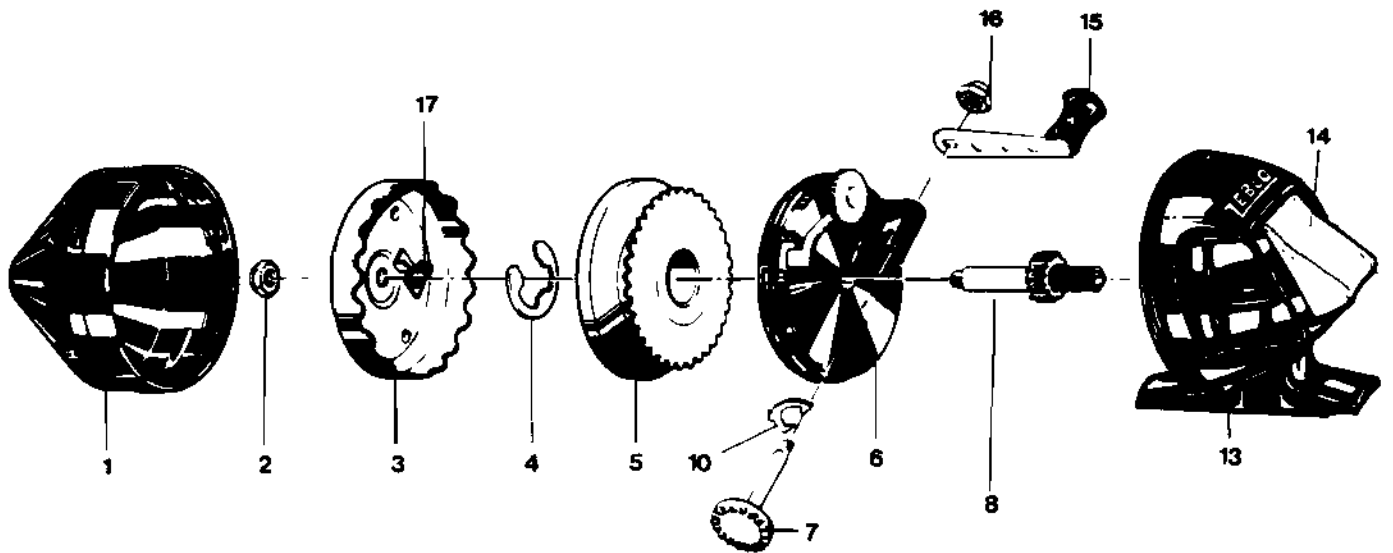

ZEBCO Z20

KEY PART NO.	DESCRIPTION
1 XY324	FRONT COVER S/A
2 JZ006	SPINNER HEAD NUT
3 XZ310	SPINNER HEAD SUB ASSEMBLY
4 XZ034	SPOOL CLIP
5 XZ021	SPOOL
5 XZ321-10P	WIND SPOOL 10#
6 XZ301	BODY S/A
7 XZ308	CRANK SHAFT SUB-ASSEMBLY
8 XZ315	CENTER SHAFT SUB-ASSEMBLY
10 XZ063	ANTI REVERSE PAWL
13 XY323	BACK COVER S/A
14 XZ009-12	THUMBSTOP WARM GREY
15 XZ318-1	HANDLE ASSEMBLY
16 XZ003-1	CRANK NUT
17 EZ027	SPINNERHEAD SPRING