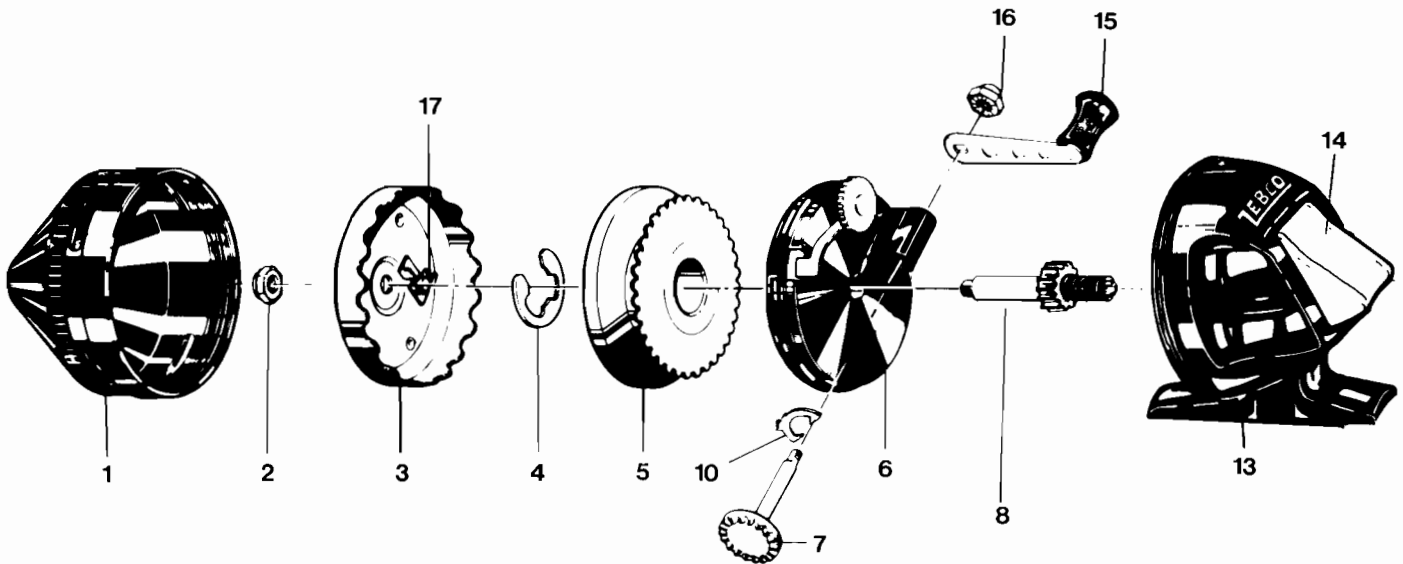

## KEY PART

NO. NO.	DESCRIPTION
1 XY324	FRONT COVER S/A
2 JZ006	SPINNER HEAD NUT
3 XZ310	SPINNER HEAD SUB ASSEMBLY
4 XZ034	SPOOL CLIP
5 XZ021	SPOOL
5 XZ321-10P	WIND SPOOL 10#
6 XZ301	BODY S/A
7 XZ308	CRANK SHAFT SUB-ASSEMBLY
8 XZ315	CENTER SHAFT SUB-ASSEMBLY
10 XZ063	ANTI REVERSE PAWL
13 XY323	BACK COVER S/A
14 XZ009-12	THUMBSTOP WARM GREY
15 XZ318-1	HANDLE ASSEMBLY
16 XZ003-1	CRANK NUT
17 EZ027	SPINNERHEAD SPRING