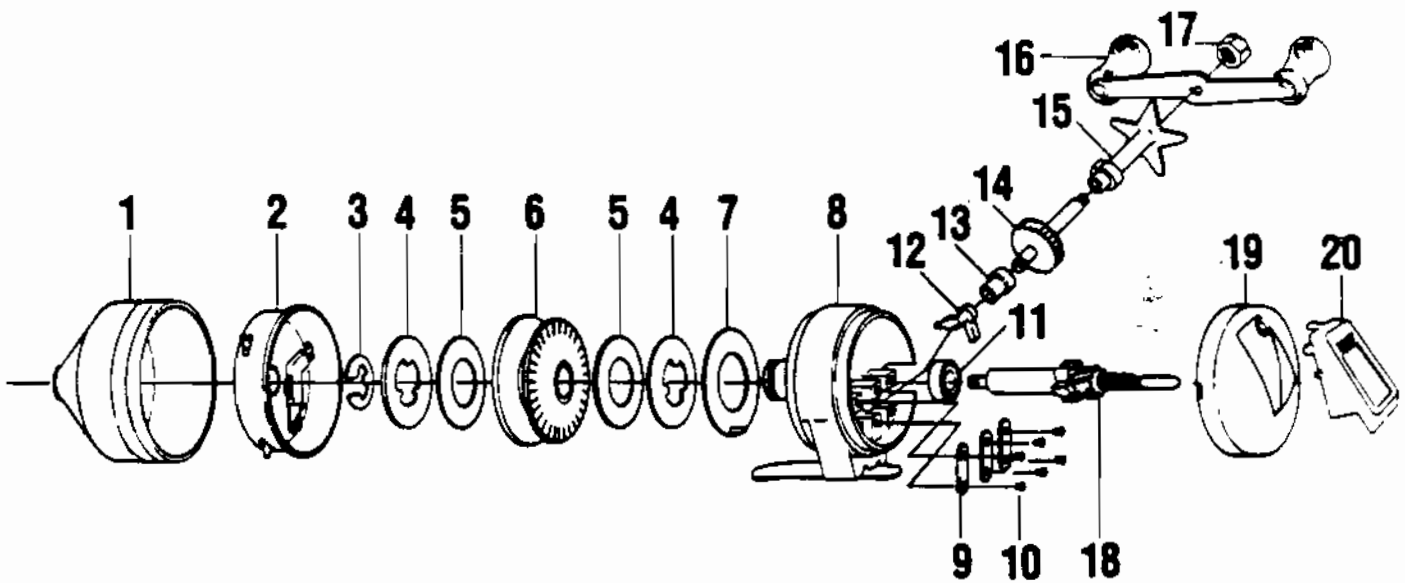

# ZEBCO Z1

Key No.	Part No.	Description
1	AZ324	FRONT COVER S/A
2	KZ310-2	SPINNERHEAD S/A
3	GZ034-1	SPOOL RETAINER CLIP
4	CJ040-1	SPOOL WASHER (METAL)
5	EE108	SPOOL WASHER
6	AZ021-2	SPOOL - EMPTY
6	AZ321-2	SPOOL W/14# HI PERF LINE
7	AZ327	CLUTCH PLATE ASSY.
8	AZ301	BODY SUB-ASSM
9	AZ029	BEARING RETAINER
10	AZ057-1	RETAINER SCREWS
11	AZ028	BALL BEARING
12	AZ052-1	ANTI-REVERSE DRAG
13	AZ026	CRANK BEARING
14	AZ308	CRANK SHAFT ASSY.
15	AZ032	CAM SHAFT
16	AZ318	CRANK HANDLE SUB ASSEMBLY
17	AZ003	CRANK NUT
18	AZ315	CENTER SHAFT S/A
19	KZ323-2	BACKCOVER/THUMBSTOP S/A
20	GE309	THUMBSTOP S/A

WWW.REELDR.COM

Prices subject to change without notice. Prices do not include postage and handling.

**PLEASE ORDER BY PART NUMBER**

Rev. 5/93

Zebco Division Brunswick Corporation, Box 270, Tulsa, OK 74101 USA 918-836-5581