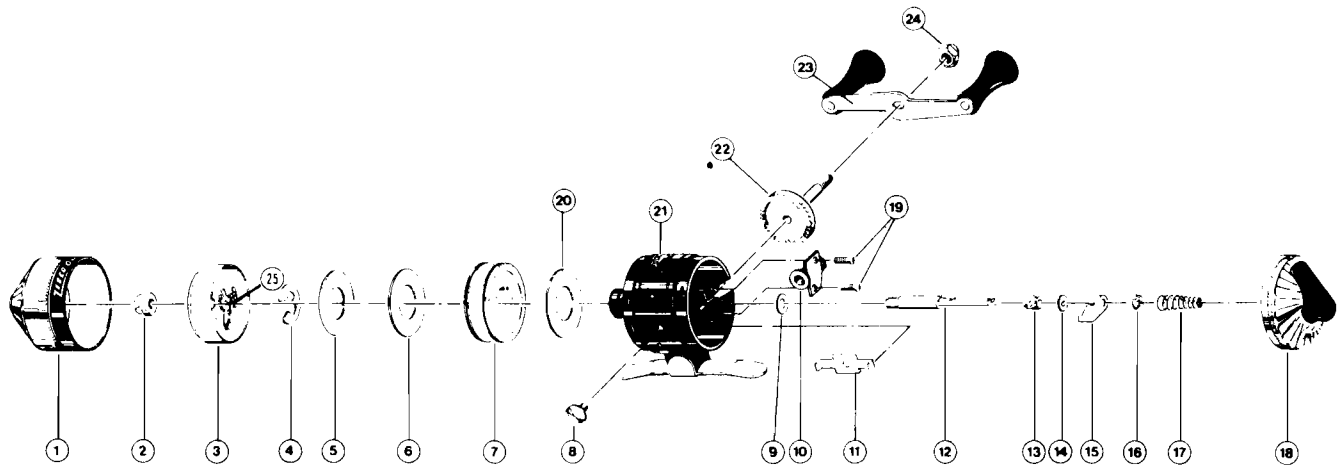

ZEBCO

STERLING™ 70SR™

weight	3.7 oz./105 g		
pound test	4	6	8
yards	85	60	45
meters	78	55	41

MODEL 70SR

WWW.REELDR.COM

Key No.	Part No.	Description	Key No.	Part No.	Description
1	AJ324-3	Front Cover Assy. (SR)	13	AJ011	*Pinion Gear
2	AJ006	Spinner Head Nut	14	AJ106	*Teflon Shaft Washer
3	AJ310	Spinner Head Assy.	15	AJ014	*Anti-Reverse Drag
4	XZ034	Spool Clip	16	AJ079	*Nylon Shaft Washer
5	BJ040	Spool Washer	17	AJ020	*Center Shaft Spring
6	BJ108	Flat Washer	18	AJ323-3	Back Cover (SR)
7	AJ021	Spool (Empty)	19	AJ057	Bearing Retainer Screw
	AJ321-6T	Spool w/6# Trilene	20	AJ107	Flat Washer
8	AJ055	Cover Lock Screw	21	AJ301-3	Body Assy. (SR)
9	AJ058	Pinion Washer	22	AJ308	Crank Gear Assy.
10	AJ026	Crank Bearing	23	AJ318	Crank Handle
11	AJ056	Cover Lock	24	AZ003	Crank Nut (or XZ003-1)
12	AJ015	*Center Shaft	25	AJ049	Spinner Head Spring

*Available as One Unit,
AJ315 Center Shaft Assy.

PLEASE ORDER BY PART NUMBER

Zebco Division Brunswick Corporation, Box 270, Tulsa, OK 74101 USA 918-836-5581