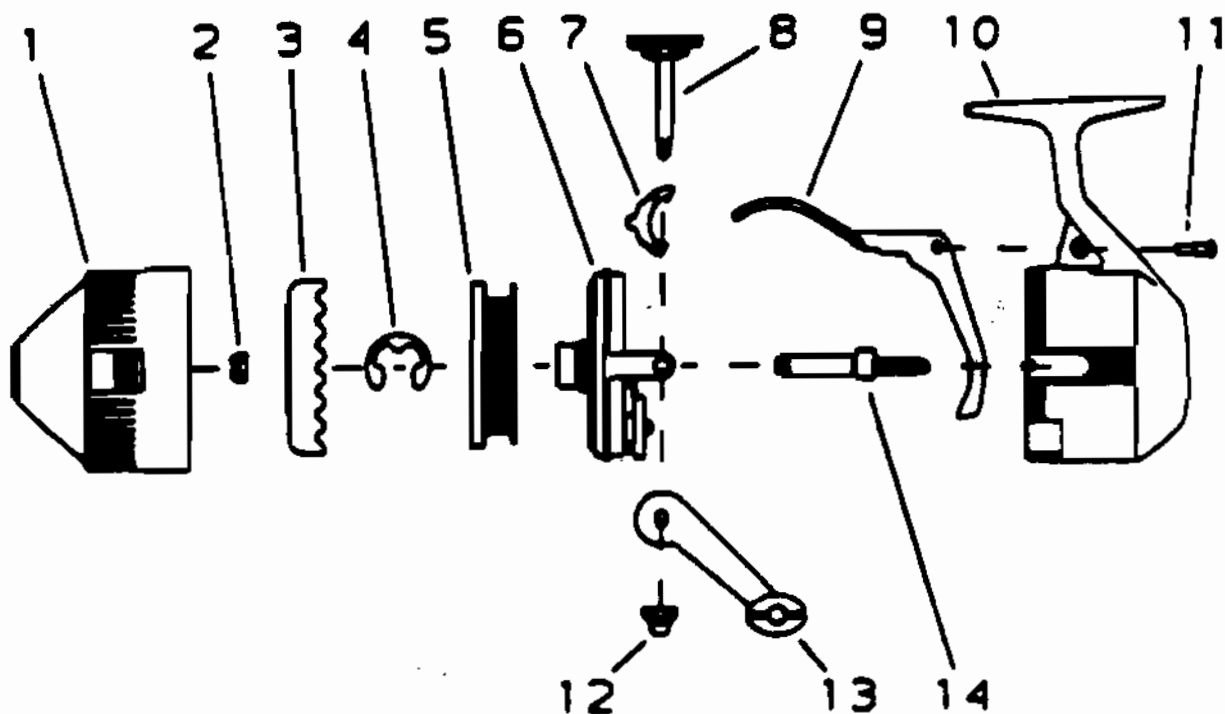

ZEBCO SHOOTER 99

Key No.	Part No.	Description
1	NE324-2	FRONT COVER
2	JZ006	SPINNER HEAD NUT
3	OJ310	SPINNERHEAD
4	XZ034	SPOOL CLIP
5	XZ321-8G	SPOOL W/LINE
6	XZ301	BODY S/A
7	OJ063	ANTI-REVERSE PAWL
8	XZ308	CRANK SHAFT SUB-ASSEMBLY
9	OJ050	TRIGGER
10	OJ023	BACK COVER
11	BJ126	FINGER BRAKE SCREW
12	AZ003	CRANK NUT
13	KY318-3	HANDLE ASSY.
14	XZ315	CENTER SHAFT SUB-ASSEMBLY

WWW.REELDR.COM

Prices subject to change without notice. Prices do not include postage and handling.

PLEASE ORDER BY PART NUMBER

Rev. 5/93

Zebco Division Brunswick Corporation, Box 270, Tulsa, OK 74101 USA 918-836-5581