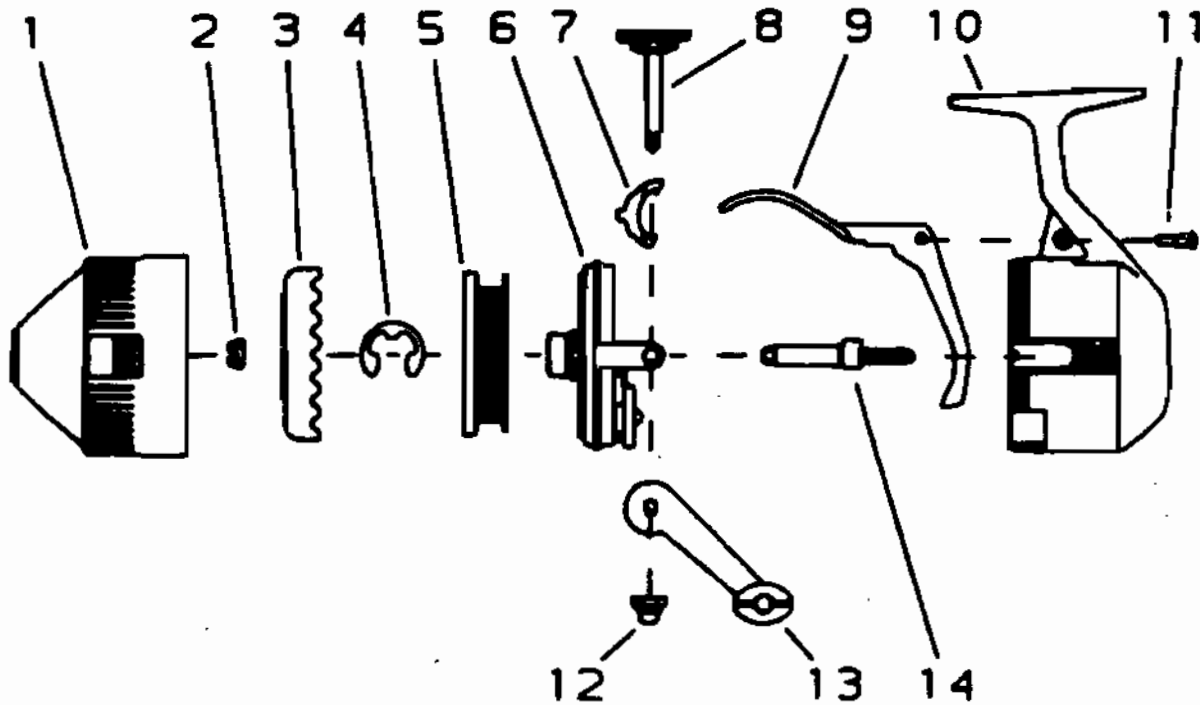

ZEBCO SHOOTER 99

WWW.REELDR.COM

Key No.	Part No.	Description	Key No.	Part No.	Description
1	NE324-2	Assembly - Frontcover	8	XZ308	Assembly - Crankshaft
2	JZ008	Spinnerhead Nut	9	OJ050	Trigger
3	OJ310	Assembly - Spinnerhead	10	OJ023	Backcover
4	XZ034	Spool Clip	11	BJ126	Screw
5	XZ321-8G	Assembly - Spool	12	AZ003	Crank Nut
6	XZ301	Assembly - Body	13	KY318-3	Assembly - Handle
7	OJ063	Anti-Reverse Pawl	14	XZ315	Assembly - Centershaft

PLEASE ORDER BY PART NUMBER

Rev. 2/92

Zebco Division Brunswick Corporation, Box 270, Tulsa, OK 74101 USA 918-838-5581