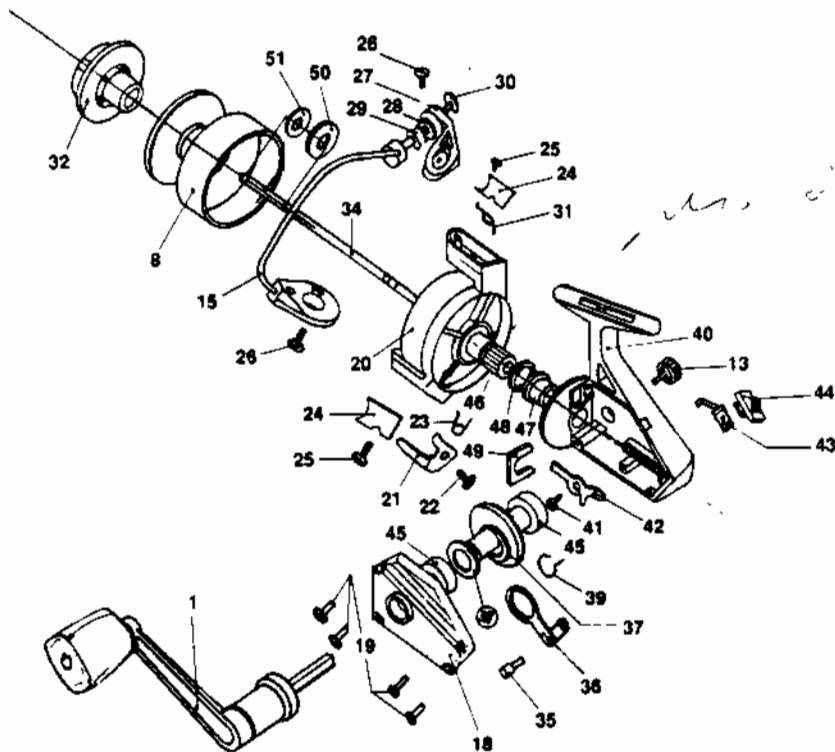

ZEBCO RX60

WWW.REELDR.COM

Key No.	Part No.	Description	Key No.	Part No.	Description
1	KK318	Handle Assy	34	KK315	Main Shaft Assy
8	KK321-1	Spool	35	KK084	Oscillator Slider Pin
13	JK073	Handle Screw Cap	36	KK025	Oscillator Slider Arm
15	KK347	Bail Assy	37	KK012	Drive Gear
18	KK323-1	Side Plate	38	JK026	Drive Gear Washer
19	JK057	Side Plate Screw	39	KK213	Drive Gear Spring
20	KK009	Rotor	40	KK301-1	Body Assy
21	KK019	Stop Lever	41	KK089	A/R Pawl Screw
22	KK037	Stop Lever Screw	42	KK063	Anti-Reverse Pawl
23	KK047	Stop Lever Spring	43	JK090	Anti-Reverse Spring
24	KK087	Rotor Cover	44	JK059	Anti-Reverse Lever
25	KK085	Rotor Cover Screw	45	JK013	Side Plate Bushing
26	KK051	Angle Lever Screw	46	KK011	Pinion Gear
27	KK007	Angle Lever Screw	47	KK126	Pinion Gear Bushing
28	KK016	Line Roller Washer	48	KK010	Pinion Gear Washer
29	JK004	Line Roller	49	KK125	Rotor Holding Plate
30	JK108	Line Roller Screw	50	KK161	Click
31	KK049	Turning Spring	51	KK162	Click Washer
32	KK050	Drag Knob Assy			

PLEASE ORDER BY PART NUMBER

Rev. 1/92

Zebco Division Brunswick Corporation, Box 270, Tulsa, OK 74101 USA 918-836-5581

BC
BRUNSWICK