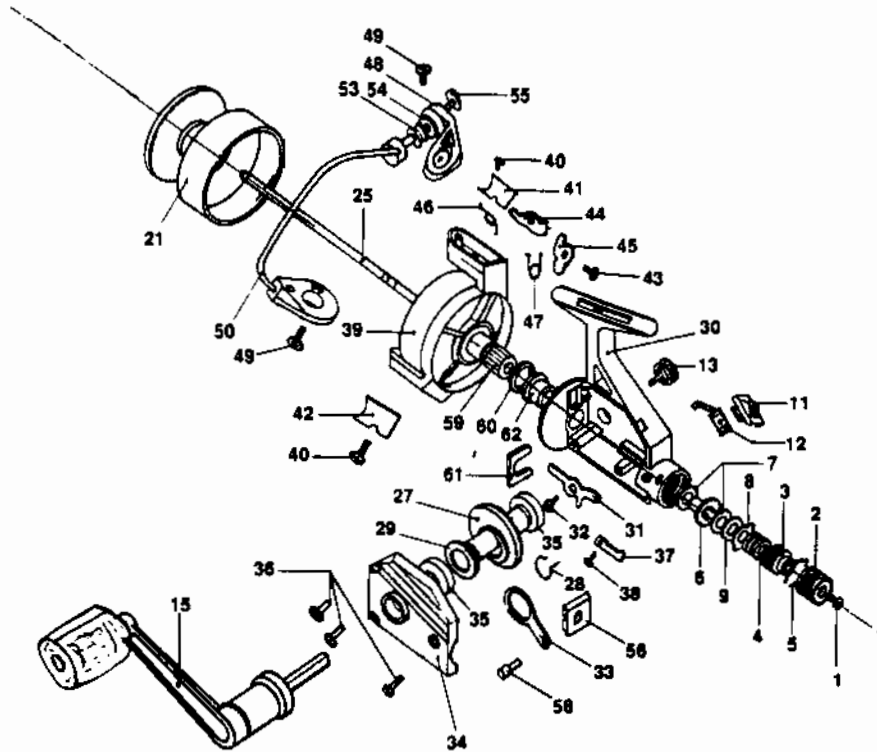

# ZEBCO RX20

[WWW.REELDR.COM](http://WWW.REELDR.COM)

Key No.	Part No.	Description	Key No.	Part No.	Description
1	JK079	Drag Screw	36	JK057	Side Plate Screw
2	JK032	Drag Nut	37	JK068	Click Claw
3	JK127	Pressure Sleeve	38	JK067	Click Claw Spring
4	JK128	Pressure Spring	39	JK009	Rotor
5	JK070	Safety Ring	40	JK085	Rotor Cover Screw
6	JK104	Drag Wheel	41	JK087	Rotor Cover (L)
7	JK030	Brake Disc A	42	JK024	Rotor Cover (S)
8	JK039	Notched Disc B	43	JK037	Stop Lever Screw
9	JK046	Brake Disc C	44	JK019	Stop Lever (L)
10	JK129	Lock Washer	45	JK018	Stop Lever (S)
11	JK059	Anti-Reverse Lever	46	JK049	Turning Spring
12	JK090	Anti-Reverse Spring	47	JK047	Stop Lever Spring
13	JK073	Handle Screw Cap	48	JK007	Angle Lever
15	JK318-1	Handle Assy	49	JK051	Angle Lever Screw
21	JK321-1	Spool Assy	50	JK347	Bail Assy
25	JK315	Main Shaft Assy	53	JK004	Line Roller
27	JK012	Drive Gear	54	JK016	Line Roller Washer
28	JK213	Drive Gear Spring	55	JK108	Line Roller Screw
29	JK026	Drive Gear Washer	56	JK081	Slide
30	JK301-1	Body Assy	58	JK084	Slide Screw
31	JK063	Anti-Reverse Pawl	59	JK011	Pinion Gear
32	JK089	A/R Pawl Screw	60	JK010	Pinion Gear Washer
33	JK025	Oscillator Guide	61	JK125	Rotor Holding Plate
34	JK323-1	Side Plate	62	JK126	Pinion Gear Bushing
35	JK013	Side Plate Bushing			

**PLEASE ORDER BY PART NUMBER**

Rev. 1/92

Zebco Division Brunswick Corporation, Box 270, Tulsa, OK 74101 USA 918-636-5581