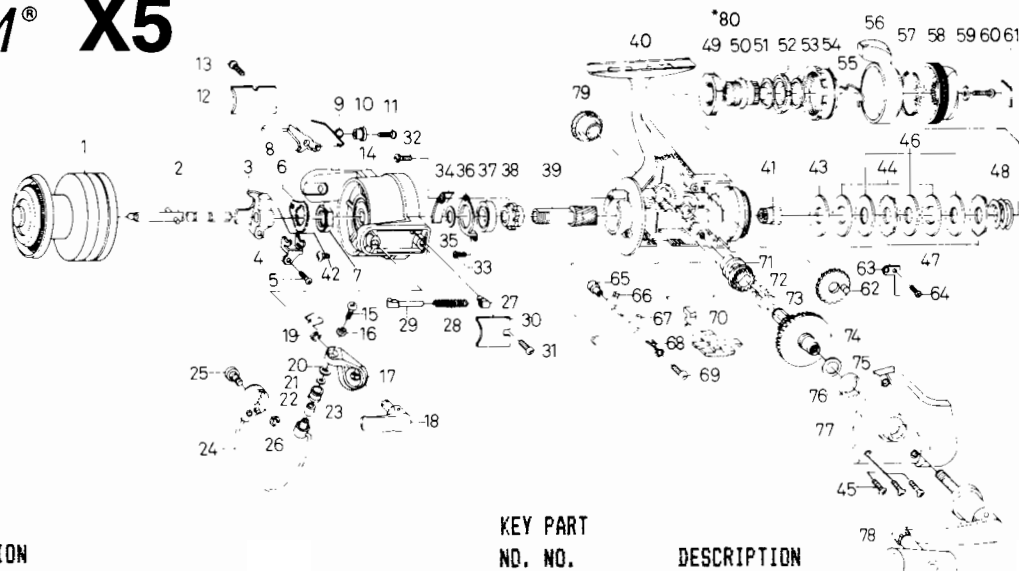

QUANTUM® X5

**KEY PART
NO. NO.**

1	DK321	SPOOL ASSY. (MAIN)
2	NT315	MAIN SHAFT
3	NB025	OSCILLATOR SLIDER
4	NT083	OSC. SLIDER RETAINER
5	NT161	OSC. SLIDER SCREW
6	NT088	ROTOR NUT LOCK WASHER
7	NT006	ROTOR NUT
8	PT019	BAIL TRIP LEVER
9	NT049	BAIL TRIP LEVER SPRING
10	NT137	BAIL TRIP LV. BUSHING
11	NT037	BAIL TRIP LEVER SCREW
12	NT024	BAIL TRIP COVER
13	NT085	BAIL SPG COVER SCRW
14	DK009	ROTOR
15	NT108	BAIL SCREW
16	MT102	LOCK WASHER
17	NT007	BAIL ARM
18	NT115	CAM CAST LEVER
19	MT002	CAM CAST LV. RETAINER
20	MT017	LINE ROLLER COLLAR
21	MT015	LINE ROLLER
22	MT004	LINE ROLLER
23	MT016	LINE ROLLER BUSHING
24	PT347	BAIL
25	NT044	BAIL HOLDER PIN
26	MT003	BAIL TRIP CAM RET.
27	NT020	BAIL SPG SHAFT HLDR
28	NT022	BAIL SPRING
29	NT029	BAIL SPRING SHAFT
30	NT087	BAIL SPRING COVER
31	NT085	BAIL SPG COVER SCRW
32	NT080	BEARING RET. SCREW A
33	NT093	BEARING RET. SCREW B
34	NT082	BAIL TRIP PLATE
35	NT027	PINION WASHER
36	NT040	BEARING RETAINER
37	NT028	BALL BEARING
38	NT060	ANTI-REV. RATCHET
39	NT011	PINION GEAR
40	DK301	BODY
41	NT066	CLICK GEAR