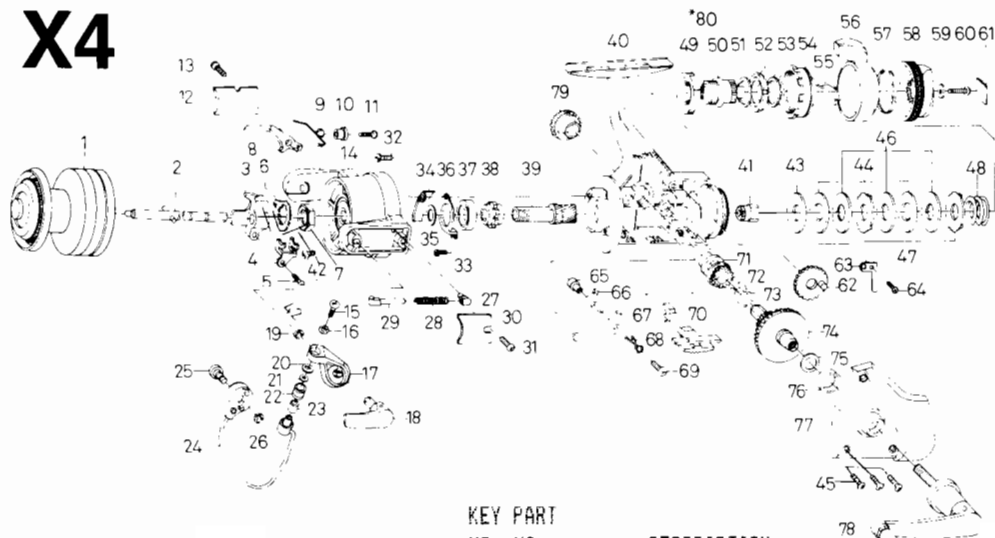

QUANTUM® X4

**KEY PART
NO. NO.**

1	CK321	SPOOL ASSY. (MAIN)
2	NT315	MAIN SHAFT
3	NT025	OSCILLATING SLIDER
4	NT083	OSC. SLIDER RETAINER
5	NT161	OSC. SLIDER SCREW
6	NT088	ROTOR NUT LOCK WASHER
7	NT006	ROTOR NUT
8	NT019	BAIL TRIP LEVER
9	NT049	BAIL TRIP LEVER SPRING
10	NT137	BAIL TRIP LV. BUSHING
11	NT037	BAIL TRIP LEVER SCREW
12	NT024	BAIL TRIP COVER
13	NT085	BAIL SPG COVER SCRW
14	CK009	ROTOR
15	NT108	BAIL SCREW
16	MT102	LOCK WASHER
17	NT007	BAIL ARM
18	NT115	CAM CAST LEVER
19	MT002	CAM CAST LV. RETAINER
20	MT017	LINE ROLLER COLLAR
21	MT015	LINE ROLLER
22	MT004	LINE ROLLER
23	MT016	LINE ROLLER BUSHING
24	NT347	BAIL
25	NT044	BAIL HOLDER PIN
26	MT003	BAIL TRIP CAM RET.
27	NT020	BAIL SPG SHAFT HLDR
28	NT022	BAIL SPRING
29	NT029	BAIL SPRING SHAFT
30	NT087	BAIL SPRING COVER
31	MT085	BAIL SPG COVER SCRW
32	NT080	BEARING RET. SCREW A
33	NT093	BEARING RET. SCREW B
34	NT082	BAIL TRIP PLATE
35	NT027	PINION WASHER
36	NT040	BEARING RETAINER
37	NT028	BALL BEARING
38	NT060	ANTI-REV. RATCHET
39	NT011	PINION GEAR
40	CK301	BODY
41	NT066	CLICK GEAR