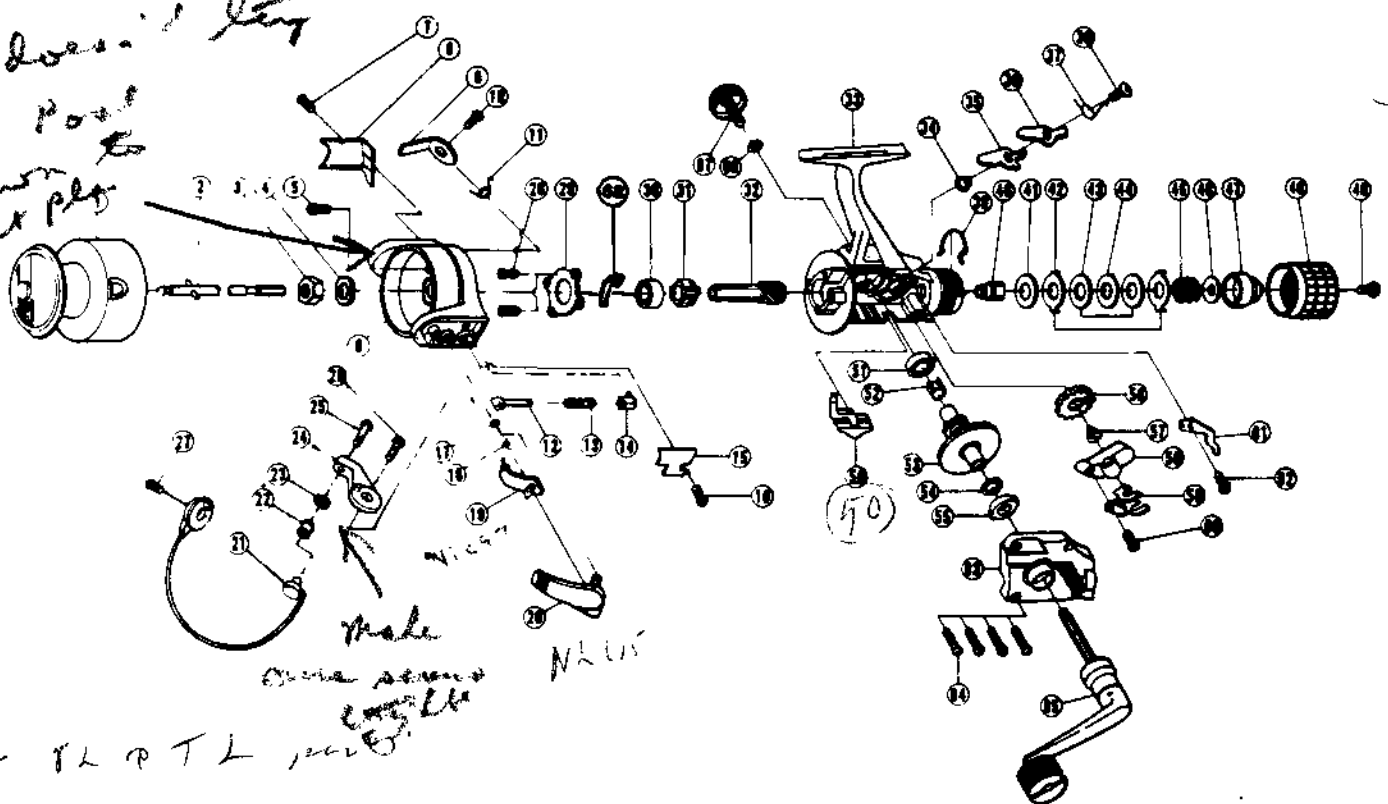

# QUANTUM SS40

*If does not stay  
Fall. Post  
Down to  
take out ply*

*One PL & TL*

**KEY PART**

NO. NO.	DESCRIPTION
1 QL321	SPOOL ASSY.
2 TL315	MAIN SHAFT ASSY.
3 TL006	ROTOR NUT
4 TL065	ROTOR RETAINER WASHER
5 RL094	ROTOR NUT LOCK SCREW
6 QL009	ROTOR
7 RL085	COVER/CLICK CLAW SCREW
8 TL024	KICK LEVER COVER
9 TL019	KICK LEVER
10 RL037	KICK LEVER SCREW
11 TL049	KICK LEVER SPRING
12 TL031	SPRING SHAFT
13 TL022	BAIL SPRING
14 TL020	SPRING HOLDER
15 QL087	BAIL SPRING COVER
16 NL085	BAIL SPRING COVER SCREW
17 NL034	E-CLIP
18 NL096	TRIP LINK SPRING
19 NL097	TRIP LINK ASSY.
20 NL115	TRIP LEVER ASSY.
21 QL347	BAIL ASSY.
22 TL004	LINE ROLLER
23 TL017	BAIL COLLAR
24 PL007	ARM LEVER
25 SL108	BAIL SCREW
26 NL107	ARM LEVER SCREW
27 TL051	BAIL HOLDER SCREW
28 TL080	BEARING PLATE SCREW
29 TL040	BEARING PLATE
30 TL028	BALL BEARING
31 TL060	RATCHET GEAR
32 TL011	PINION GEAR
33 QL001	BODY
34 RL091	STOPPER BUSHING

**KEY PART**

NO. NO.	DESCRIPTION
35 TL064	STOPPER 'A'
36 TL063	STOPPER 'B'
37 TL061	STOPPER SPRING
38 RL083	STOPPER SCREW
39 TL033	DRAG CLICK CLAW
40 TL075	METAL
41 TL038	DRAG 'B' WASHER - 1
42 TL030	DRAG 'A' WASHER
43 TL039	DRAG 'B' WASHER - 2
44 TL066	DRAG 'D' WASHER
45 TL043	DRAG COIL SPRING
46 TL046	DRAG ADJUSTING WASHER
47 TL029	DRAG NUT
48 QL032	DRAG CAP
49 RL079	DRAG CAP SCREW
50 TL059	STOPPER LEVER
51 RL013	BODY/BODY COVER BUSHING
52 TL086	SILENT CAM
53 TL012	DRIVE GEAR
54 RL026	DRIVE GEAR ADJ. WASHER
55 RL013	BODY/BODY COVER BUSHING
56 TL053	O/S PLATE GEAR
58 TL081	O/S SLIDER
59 TL078	SLIDER STOPPER
60 TL161	SLIDER STOPPER SCREW
61 TL068	CLICK CLAW
62 RL085	COVER/CLICK CLAW SCREW
63 QL023	BODY COVER
64 SL057	BODY COVER SCREW
65 QL318	HANDLE ASSY.
66 SL076	HANDLE SCREW CAP WASHER
67 RL073	HANDLE SCREW CAP
68 TL082	KICK LEVER GUIDE