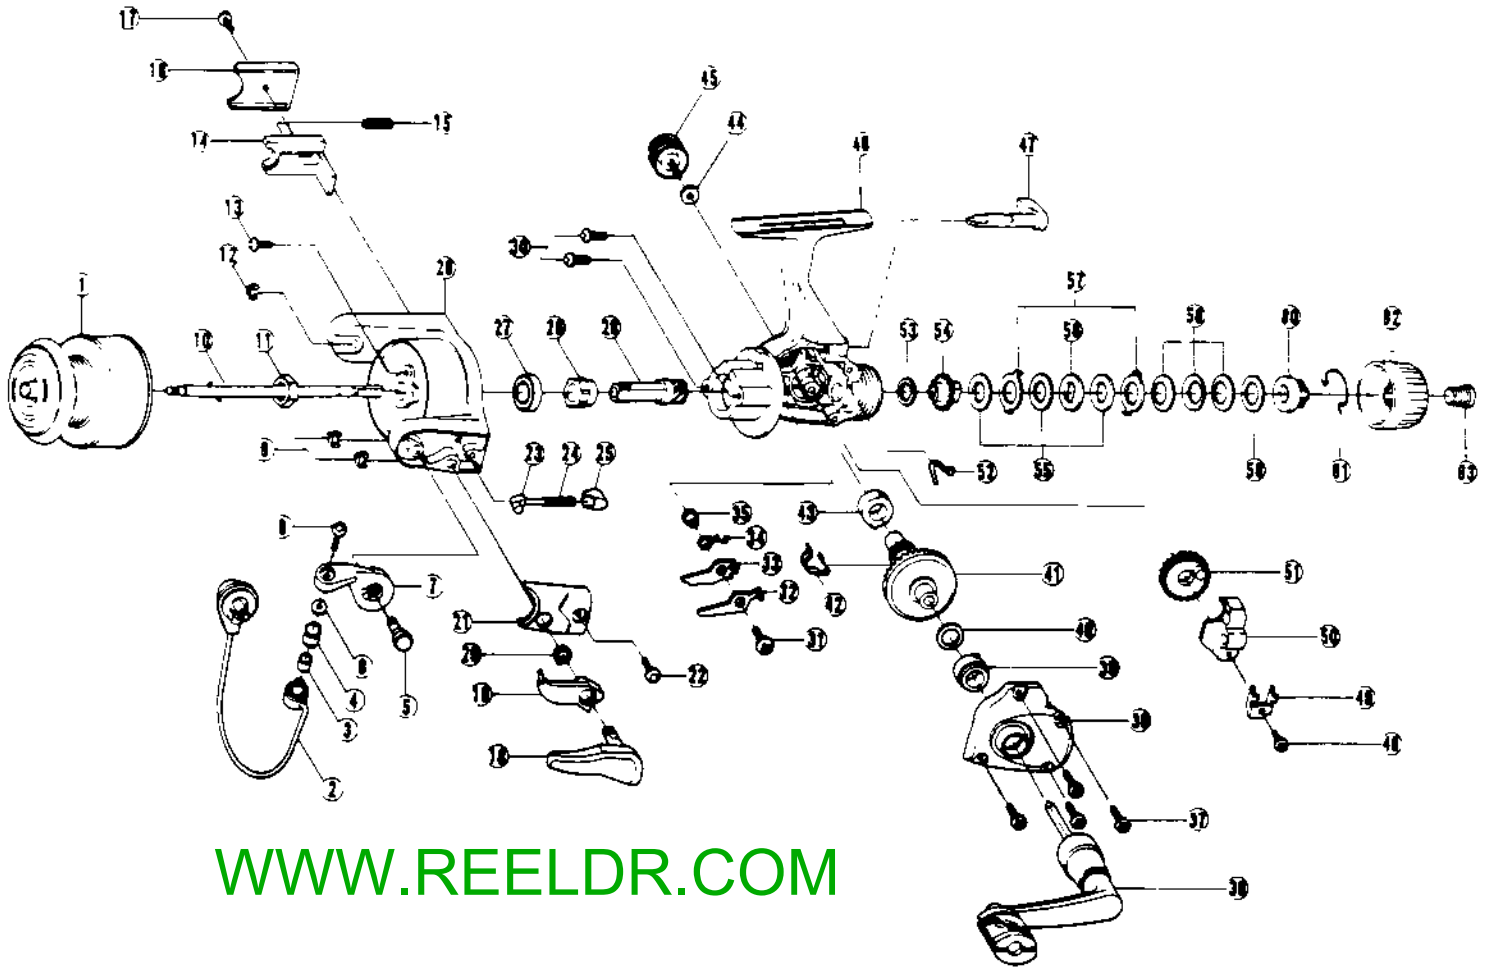

# QUANTUM SS4

[WWW.REELDR.COM](http://WWW.REELDR.COM)

KEY NO.	PART NO.	DESCRIPTION	KEY NO.	PART NO.	DESCRIPTION	KEY NO.	PART NO.	DESCRIPTION
1	JU321-5	Spool Ass'y	23	QL031	Spring Shaft	46	KU001	Body
2	GU347-7	Bail Ass'y	24	KQ049-2	Arm Lever Spring	47	GU090	Stopper Lever
3	MT016-2	Line Roller Bushing	25	QL020	Arm Lever Spring Holder	48	JU100	Oscillator Retainer Screw
4	MT004	Line Roller	26	KU009	Rotor	49	JU078	Oscillator Slider Retainer
5	GU051-3	Arm Lever Pin	27	AQ028-6	Ball Bearing	50	KU025	Oscillator Slider
6	GU105-7	Line Roller Washer	28	JU060	Ratchet Gear	51	KU053	Oscillation Gear
7	JU007	Arm Lever	29	JU011	Pinion Gear	52	GU089	Stopper Lever Spring
8	KQ108	Bail Screw	30	JU077	Bearing Screw	53	GU105-17	Drag Friction Washer
9	KQ034	"E" Clip	31	GU077-5	Stopper Screw	54	KU075	Metal
10	JU315-3	Main Shaft Ass'y	32	JU063	Stopper "A"	55	GU105-18	Drag "B" Washer
11	GU006-2	Rotor Nut	33	JU074	Stopper "B"	56	JU080	Drag "D" Washer
12	KQ034	"E" Clip	34	JU061	Stopper Spring	57	JU081	Drag "A" Washer
13	GU077-4	Rotor Nut Lock Screw	35	GU091-2	Stopper Bushing	58	JU043	Drag Spring
14	KU019	Kick Lever	36	GU318-7	Handle Ass'y	59	GU105-19	Drag Adj. Washer
15	KQ049	Kick Lever Spring	37	JU057	Body Cover Screw	60	JU066	Drag Nut
16	KU046	Kick Lever Cover	38	KU023	Body Cover	61	JU083	Drag Click Claw
17	GU077-2	Kick Lever Cover Screw	39	JU027	Body Cover Bushing	62	JU032	Drag Knob
18	GU115-2	Trip Lever Ass'y	40	GU105-13	Drive Gear Adj. Washer	63	JU101	Drag Knob Screw
19	GU097	Trip Link Ass'y	41	JU012	Drive Gear			
20	NL096	Trip Link Spring	42	JU086	Silent Cam			
21	KU087	Arm Lever Spring Cover	43	JU027	Body Bushing			
22	GU077-2	Arm Lever Spring Cover Screw	44	GU105	Handle Cap Washer			
			45	GU073	Handle Screw Cap			

**PLEASE ORDER BY PART NUMBER**

Rev. 7/92

Zebco Division Brunswick Corporation, Box 270, Tulsa, OK 74101 USA 918-836-5581