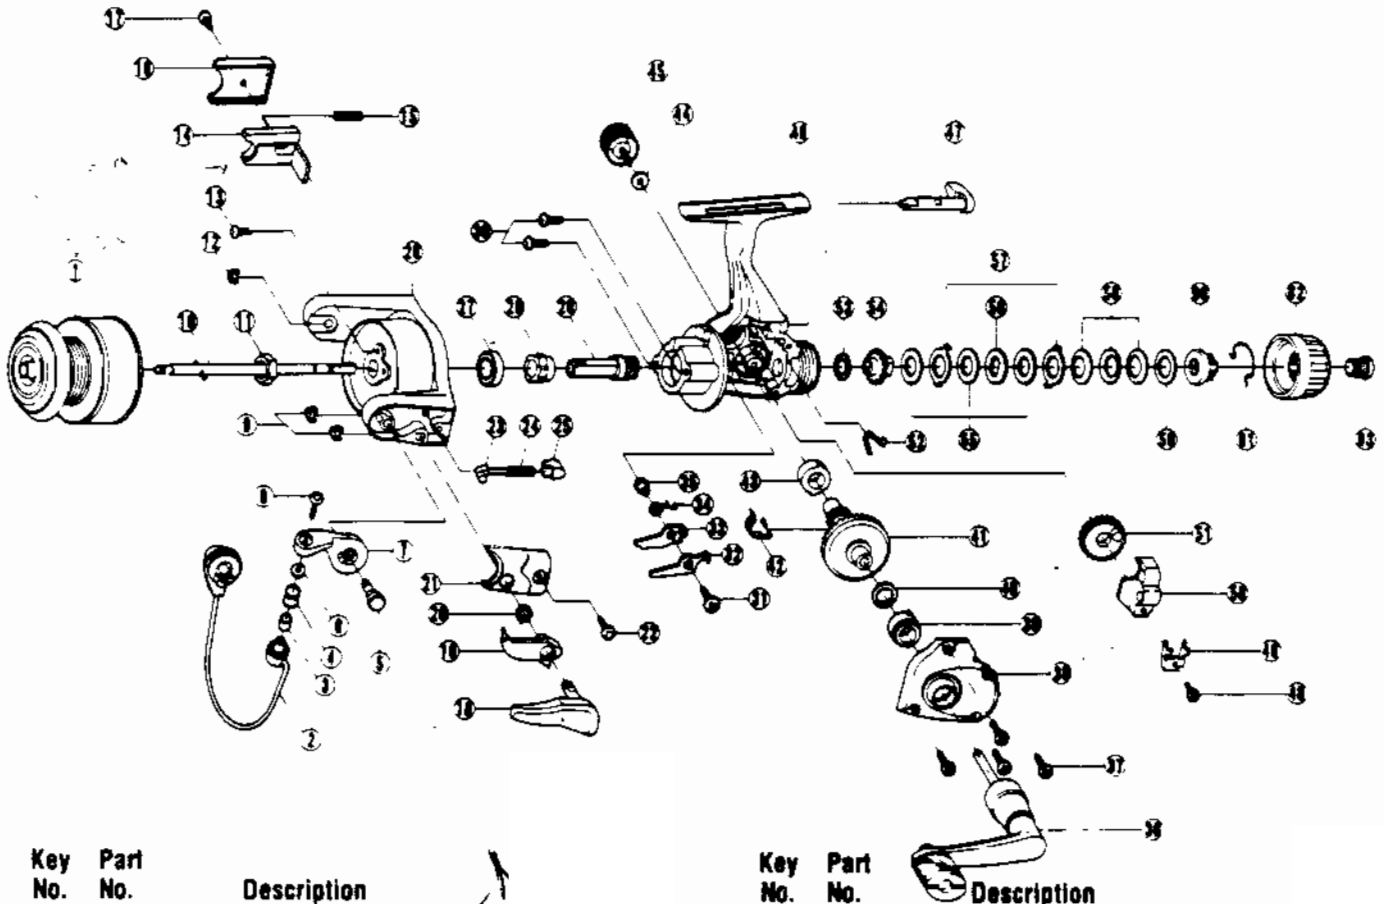

QUANTUM SS3

Key No.	Part No.	Description
1	JU321	SPOOL ASSEMBLY
2	GU347-3	BAIL ASSEMBLY
3	MT016-2	LINE ROLLER BUSHING
4	MT004	LINE ROLLER
5	GU051-3	ARM LEVER PIN
6	GU105-7	WASHER-LINE ROLLER
7	JU007	ARM LEVER
8	KQ108	BAIL SCREW
9	KQ034	E-CLIP
10	JU315	MAIN SHAFT
11	GU006-2	ROTOR NUT
12	KQ034	E-CLIP
13	GU077-4	SCREW ROTOR NUT LOCK
14	JU019	KICK LEVER
15	KQ049	KICK LEVER SPRING
16	JU046	KICK LEVER COVER
17	GU077-2	SCREW
18	GU115-2	TRIP LEVER-ASSEMBLY
19	GU097	TRIP LINK ASSEMBLY
20	NL096	TRIP LINK SPRING
21	JU087	ARM LEVER SP/COVER
22	GU077-2	SCREW
23	QL031	SPRING SHAFT
25	QL020	SPRING HOLDER
26	JU009	ROTOR
27	AQ028-6	BALL BEARING
28	JU060	RATCHET GEAR
29	JU011	PINION GEAR
30	JU077	SCREW BEARING
31	GU077-5	SCREW-STOPPER
32	JU063	STOPPER A
33	JU074	STOPPER B

WWW.REELDR.COM

Key No.	Part No.	Description
34	JU061	STOPPER SPRING
35	GU091-2	STOPPER BUSHING
36	GU318-3	HANDLE ASSEMBLY
37	JU057	SCREW-BODY COVER
38	JU023	BODY COVER
39	JU027	BODY COVER BUSHING
40	GU105-13	D/G ADJ. WASHER
43	JU027	BODY COVER BUSHING
44	GU105	WASHER-HANDLE SCREW CAP
45	GU073	HANDLE SCREW CAP
46	JU001	BODY
47	GU090	STOPPER LEVER
48	JU100	SCREW-OSC. RETAINER
49	JU078	RETAINER-OSC. SLIDER
50	JU025	OSC. SLIDER
51	JU053	OSCILLATION GEAR
52	GU089	STOPPER LEVER SPRING
53	GU105-17	WASHER-DRAG FRICTION
54	JU075	METAL GEAR
55	GU105-18	WASHER-DRAG B
56	JU080	WASHER-DRAG D
57	JU081	WASHER-DRAG A
58	JU043	DRAG SPRING
59	GU105-19	DRAG ADJ. WASHER
60	JU066	DRAG NUT
61	JU083	DRAG CLICK CLAW
62	JU032	DRAG KNOB
63	JU101	DRAG KNOB SCREW

Prices subject to change without notice. Prices do not include postage and handling.

PLEASE ORDER BY PART NUMBER

Rev. 5/93

Zebco Division Brunswick Corporation, Box 270, Tulsa, OK 74101 USA 918-836-5581