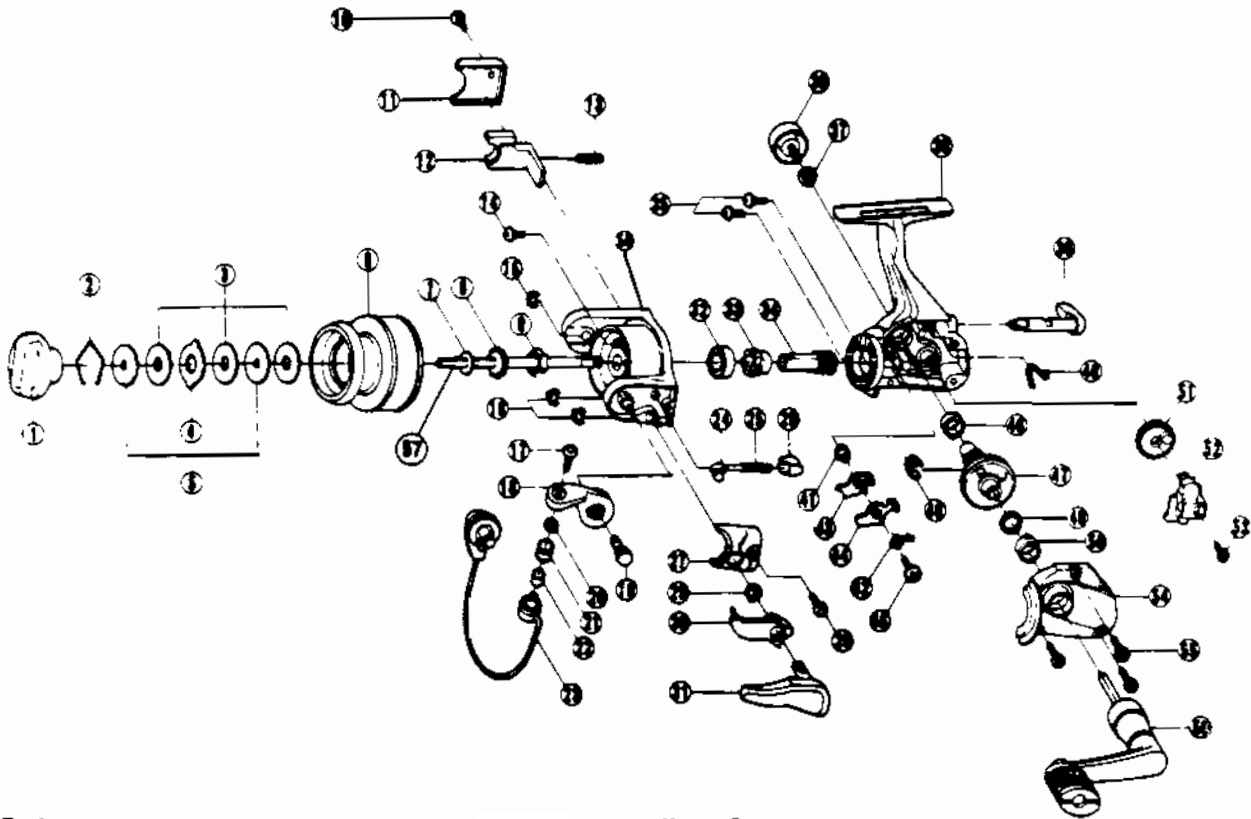

QUANTUM SS1

Key No.	Part No.	Description
1	GU332	DRAG KNOB ASSEMBLY
2	GU038	DRAG RETAINER
3	GU105-5	SPOOL WASHER B
4	GU081	SPOOL WASHER A
5	GU080	SPOOL WASHER D
6	GU321	SPOOL ASSEMBLY
7	GU105-6	SPOOL ADJ. WASHER
8	AQ068	SPOOL CLICK GEAR
9	GU006	ROTOR NUT
10	GU077-2	SCREW
11	GU046	KICK LEVER COVER
12	GU019	KICK LEVER
13	KQ049	KICK LEVER SPRING
14	GU077-4	SCREW ROTOR NUT LOCK
15	KQ034	E-CLIP
16	KQ034	E-CLIP
17	KQ108	BAIL SCREW
18	GU007	ARM LEVER
19	GU051	ARM LEVER PIN
20	GU105-7	WASHER-LINE ROLLER
21	MT004	LINE ROLLER
22	MT016-2	LINE ROLLER BUSHING
23	GU347	BAIL ASSEMBLY
24	KQ031	SPRING SHAFT
25	KQ049-3	ARM LEVER SPRING
26	QL020	SPRING HOLDER
27	GU087	ARM LEVER SP/COVER
28	GU077-2	SCREW
29	NL096	TRIP LINK SPRING

WWW.REELDR.COM

Key No.	Part No.	Description
30	GU097	TRIP LINK ASSEMBLY
31	GU115	TRIP LEVER ASSEMBLY
32	AQ028	BODY BEARING - ROTOR
33	PL060	RATCHET GEAR
34	GU011	PINION GEAR
35	GU077	SCREW-BEARING
36	GU073	HANDLE SCREW CAP
37	GU105	WASHER-HANDLE SCREW CAP
38	GU001	BODY
39	GU090	STOPPER LEVER
40	GU089	STOPPER LEVER SPRING
41	GU091	STOPPER BUSHING
42	GU061	STOPPER SPRING
43	GU063	STOPPER A
44	GU074	STOPPER B
45	GU077-5	SCREW-STOPPER
46	GU027	BODY BUSHING
47	GU012	DRIVE GEAR
48	GU086	SILENT CAM
49	GU105-8	D/G ADJ. WASHER
50	GU027	BODY BUSHING
51	GU053	OSCILLATION GEAR
52	GU025	OSCILLATION SLIDER
53	GU100	SCREW-MAIN SHAFT
54	GU023	BODY COVER
55	GU057	SCREW-BODY COVER
56	GU318	HANDLE ASSEMBLY
57	GU015	MAIN SHAFT

Prices subject to change without notice. Prices do not include postage and handling.

PLEASE ORDER BY PART NUMBER

Rev. 5/93

Zebco Division Brunswick Corporation, Box 270, Tulsa, OK 74101 USA 918-836-5581