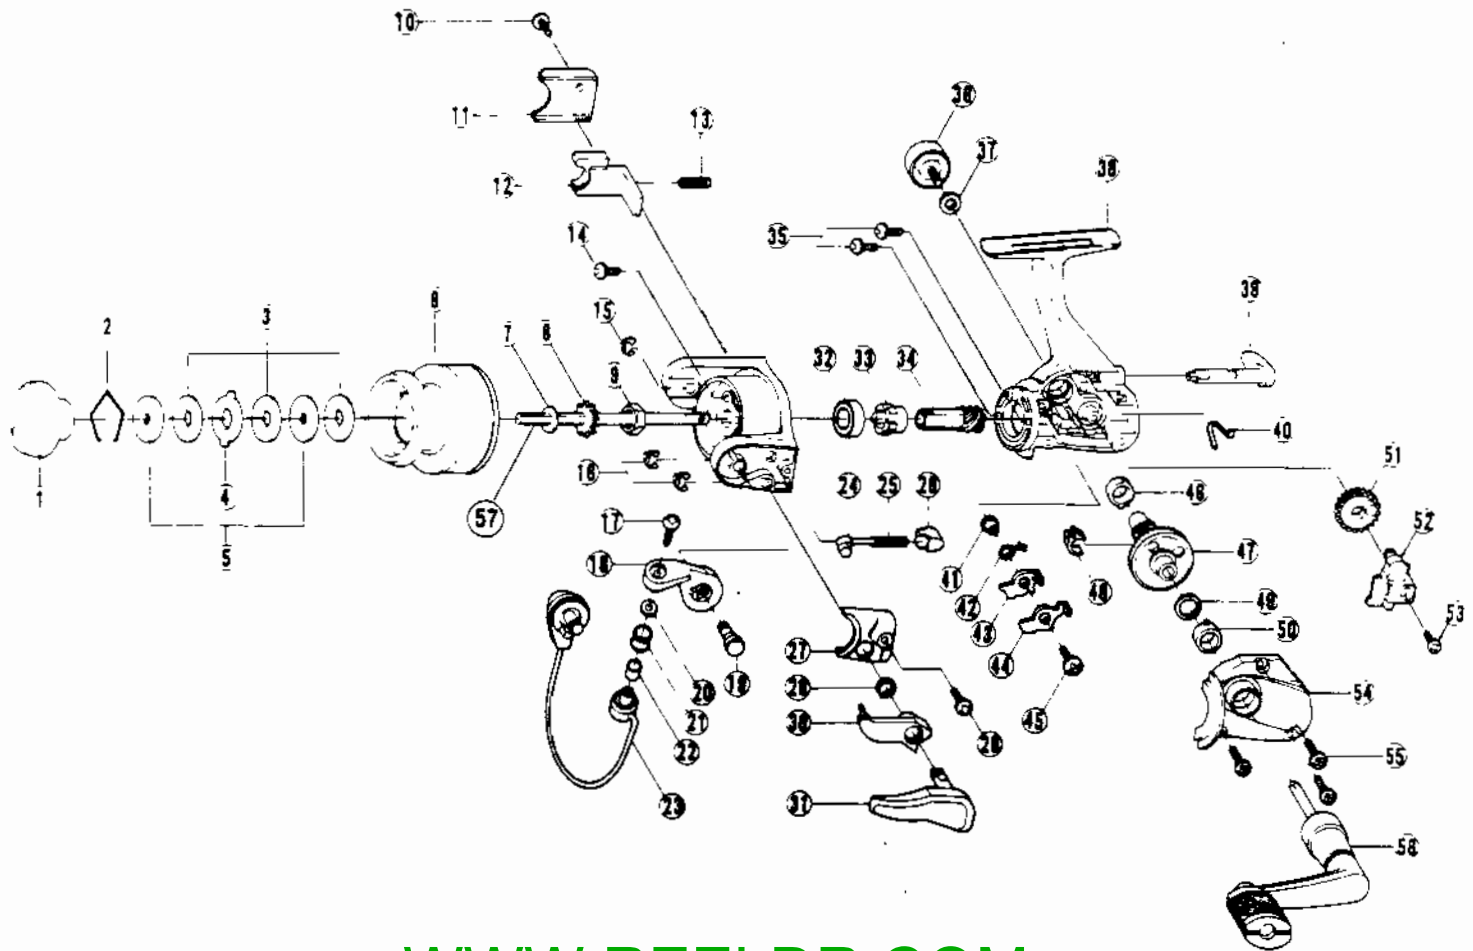

# QUANTUM® SS1

[WWW.REELDR.COM](http://WWW.REELDR.COM)

KEY NO.	PART NO.	DESCRIPTION	KEY NO.	PART NO.	DESCRIPTION	KEY NO.	PART NO.	DESCRIPTION
1	GU332	Drag Knob Ass'y	21	MT004	Line Roller	40	GU089	Stopper Lever Spring
2	GU038	Drag Retainer	22	MT016-2	Line Roller Bushing	41	GU091	Stopper Bushing
3	GU105-5	Spool Washer "B"	23	GU347	Bail Ass'y	42	GU061	Stopper Spring
4	GU081	Spool Washer "A"	24	KQ031	Spring Shaft	43	GU063	Stopper "A"
5	GU080	Spool Washer "D"	25	KQ049-3	Arm Lever Spring	44	GU074	Stopper "B"
6	GU321	Spool Ass'y	26	QL020	Spring Holder	45	GU077-5	Stopper Screw
7	GU105-6	Spool Adj. Washer	27	GU087	Arm Lever Spring Cover	46	GU027	Body Bushing
8	AQ068	Spool Click Gear	28	GU077-2	Arm Lever Spring Cover Screw	47	GU012	Drive Gear
9	GU006	Rotor Nut	29	NL096	Trip Link Spring	48	GU086	Silent Cam
10	GU077-2	Kick Lever Cover Screw	30	GU097	Trip Link Ass'y	49	GU105-8	Drive Gear Adj. Washer
11	GU046	Kick Lever Cover	31	GU115	Trip Lever Ass'y	50	GU027	Body Cover Bushing
12	GU019	Kick Lever	32	GU115	Trip Lever Ass'y	51	GU053	Oscillation Gear
13	KQ049	Kick Lever Spring	33	AQ028	Ball Bearing	52	GU025	Oscillation Slider
14	GU077-4	Rotor Nut Lock Screw	34	PL060	Ratchet Gear	53	GU100	Main Shaft Screw
15	KQ034	"E"-Clip	35	GU011	Pinion Gear	54	GU023	Body Cover
16	KQ034	"E"-Clip	36	GU077	Bearing Screw	55	GU057	Body Cover Screw
17	KQ108	Bail Screw	37	GU073	Handle Screw Cap	56	GU318	Handle Ass'y
18	GU007	Arm Lever	38	GU105	Handle Cap Washer	57	GU015	Main Shaft
19	GU051	Arm Lever Pin						
20	GU105-7	Line Roller Washer						

**PLEASE ORDER BY PART NUMBER**

Rev. 7/92

Zebco Division Brunswick Corporation, Box 270, Tulsa, OK 74101 USA 918-836-5581