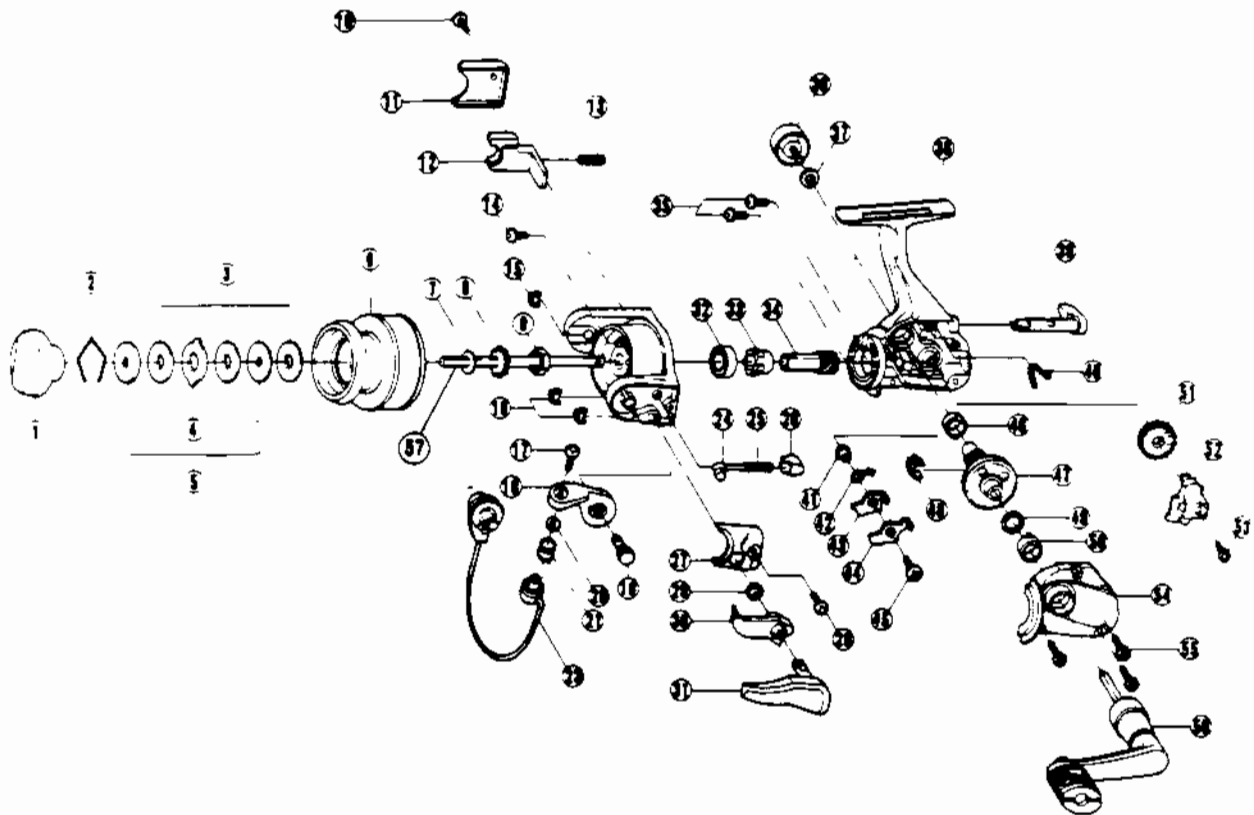

QUANTUM SE1

Key No.	Part No.	Description
1	GU332	Drag Knob Ass'y
2	GU038	Drag Retainer
3	GU105-5	Spool Washer "B"
4	GU081	Spool Washer "A"
5	GU080	Spool Washer "D"
6	XU321	Spool Ass'y
7	GU105-6	Spool Adj. Washer
8	AQ068-1	Spool Click Gear
9	GU006	Rotor Nut
10	GU077-2	Kick Lever Cover Screw
11	GU046	Kick Lever Cover
12	GU019	Kick Lever
13	KQ049	Kick Lever Spring
14	GU077-4	Rotor Nut Lock Screw
15	KQ034	"E"-Clip
16	KQ034	"E"-Clip
17	KQ108	Bail Screw
18	XU067	Arm Lever
19	GU051-6	Arm Lever Pin
20	EQ017-1	Bail Collar
21	EQ004-1	Line Roller Bearing
22	MT016-2	Line Roller Bushing
23	XU347	Bail Ass'y
24	KQ031	Spring Shaft
25	KQ049-3	Arm Lever Spring
26	QL020	Spring Holder
27	GU087	Arm Lever Spring Cover
28	GU077-2	Arm Lever Spring Cover Screw
29	NL096	Trip Link Spring
30	GU097	Trip Link Ass'y

WWW.REELDR.COM

Key No.	Part No.	Description
31	GU115	Trip Lever Ass'y
32	AQ028	Bail Bearing
33	PL060	Ratchet Gear
34	GU011	Pinion Gear
35	GU077	Bearing Screw
36	GU073-2	Handle Screw Cap
37	GU105	Handle Cap Washer
38	GU001-3	Body
39	GU090	Stopper Lever
40	GU089	Stopper Lever Spring
41	GU091	Stopper Bushing
42	GU061	Stopper Spring
43	GU063	Stopper "A"
44	GU074	Stopper "B"
45	GU077-5	Stopper Screw
46	GU027	Body Bushing
47	GU012	Drive Gear
48	GU086	Silent Cam
49	GU105-8	Drive Gear Adj. Washer
50	GU027	Body Cover Bushing
51	GU053	Oscillation Gear
52	GU025	Oscillation Slider
53	GU100	Main Shaft Screw
54	GU023-3	Body Cover
55	GU057	Body Cover Screw
56	GU318-9	Handle Ass'y
57	GU015	Main Shaft
58	GU009-3	Rotor

Prices subject to change without notice. Prices do not include postage and handling.

PLEASE ORDER BY PART NUMBER

Rev. 5/93

Zebco Division Brunswick Corporation, Box 270, Tulsa, OK 74101 USA 918-836-5581