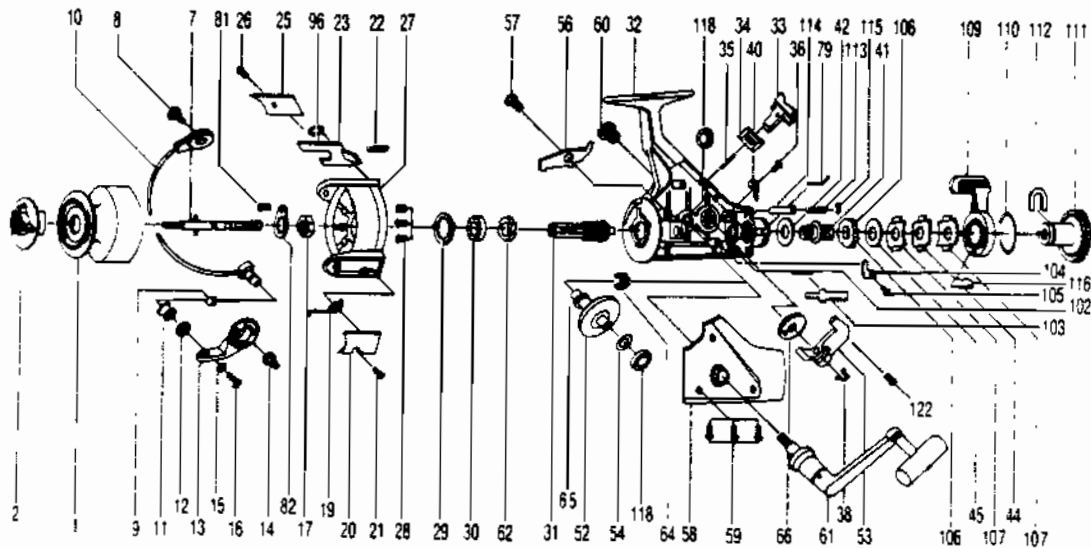

QUANTUM® QSS6

KEY PART NO.

KEY PART NO.	DESCRIPTION
1	TS321 SPOOL ASSY
2	TS050 DRAG KNOB ASSY
7	TS315 MAIN SHAFT ASSY
8	SS048 BAIL HOLDER SCREW
9	SS016 LINE ROLLER BUSHING
10	TS347 BAIL ARM ASSY
11	TS004 LINE ROLLER
12	SS017 BAIL COLLAR
13	TS007 ARM LEVER
14	SS051 ARM LEVER SCREW
15	NB102 BAIL AXLE WASHER
16	RS108 BAIL SCREW
17	NB006 ROTOR NUT
19	TS022 BAIL SPRING
20	TS087 BAIL SPRING COVER
21	RS085 BAIL SPR. CVR. SCR.
22	TS049 KICK LEVER SPRING
23	TS019 KICK LEVER
25	TS024 KICK LEVER COVER
26	RS037 KICK LVR. CVR. SCR.
27	TS009 ROTOR
28	RS080 BEARING PLATE SCREW
29	SS040 BEARING PLATE
30	SS028 BALL BEARING
31	SS011 PINION GEAR
32	TS301 BODY ASSY
33	SS059 ANTI-REVERSE LEVER
34	SS090 A/R LEVER PLATE
35	NB091 A/R LEVER PIN
36	RS067 CLICK CLAW SCREW
38	SS083 OSC. SLDR. STOPPER
40	SS068 CLICK CLAW
41	SS104 SLIDER HOLDER
42	SS046 DRAG WASHER "C"
44	SS030 DRAG WASHER "A"
45	SS039 DRAG WASHER "B"

KEY PART NO.

KEY PART NO.	DESCRIPTION
52	SS012 DRIVE GEAR
53	SS025 OSCILLATING SLIDER
54	RS026 DRIVE GEAR ADJ. WASH
56	SS063 ANTI-REVERSE CLAW
57	SS089 A/R CLAW SCREW
58	TS323 BODY COVER ASSY
59	RS057 BODY COVER SCREW
60	RS073 HANDLE SCREW CAP
61	TS318 HANDLE ASSY
62	SS060 RATCHET GEAR
64	NB086 SLIDER SPRING
65	SS001 O/S GEAR PINION
66	SS053 OSCILLATING GEAR
79	RS005 BACK CLAW
81	SS058 ROTOR NUT LOCK SCREW
82	SS088 ROTOR NUT LOCK
96	RS137 B.BEARING CVR. WASH.
102	SS142 M/SHAFT STP. SPR.
103	SS143 M/SHAFT STOPPER
104	SS144 STOPPER PLATE
105	RS145 STOPPER PLATE SCR.
106	SS146 SLIDER HOLDER RAT.
107	SS147 DRAG SPR. WASH "A"
109	SS148 BAIT CLICK ACTUATOR
110	SS149 BAIT DRAG RING
111	SS150 BAIT CLICK DRAG KN.
112	SS151 BT/CLCK DRAG KN RET
113	SS152 BT/LCK SHAFT SPR.
114	SS153 BT/CLCK LCK SH SPR
115	SS154 E CLIP
116	SS155 BAIT INSERT
118	RS157 BALL BEARING
122	RS161 O/S STOPPER SCREW