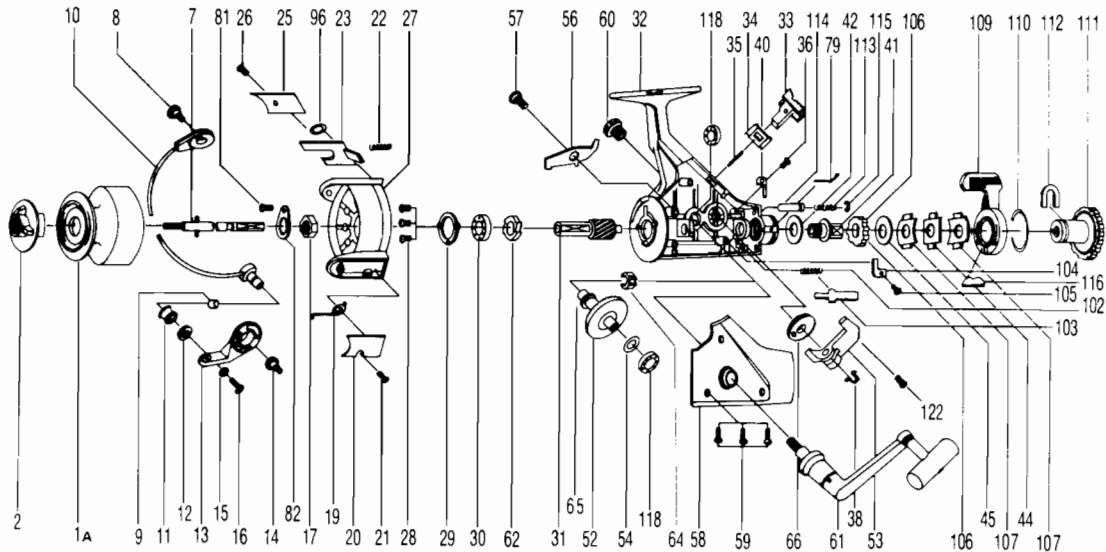

QUANTUM® QSS6

**KEY PART
NO. NO.**

NO. NO.	DESCRIPTION
1 TS321	SPOOL ASSY
2 TS050	DRAG KNOB ASSY
7 TS315	MAIN SHAFT ASSY
8 SS048	BAIL HOLDER SCREW
9 SS016	LINE ROLLER BUSHING
10 TS347	BAIL ARM ASSY
11 TS004	LINE ROLLER
12 SS017	BAIL COLLAR
13 SS007	ARM LEVER
14 SS051	ARM LEVER SCREW
15 NB102	BAIL AXLE WASHER
16 RS108	BAIL SCREW
17 NB006	ROTOR NUT
19 TS022	BAIL SPRING
20 TS087	BAIL SPRING COVER
21 RS085	BAIL SPR. CVR. SCR.
22 TS049	KICK LEVER SPRING
23 TS019	KICK LEVER
25 TS024	KICK LEVER COVER
26 RS037	KICK LVR. CVR. SCR.
27 TS009	ROTOR
28 RS080	BEARING PLATE SCREW
29 SS040	BEARING PLATE
30 SS028	BALL BEARING
31 SS011	PINION GEAR
32 TS301	BODY ASSY
33 SS059	ANTI-REVERSE LEVER
34 SS090	A/R LEVER PLATE
35 NB091	A/R LEVER PIN
36 RS067	CLICK CLAW SCREW
38 SS083	OSC. SLDR. STOPPER
40 SS068	CLICK CLAW
41 SS104	SLIDER HOLDER
42 SS046	DRAG WASHER "C"
44 SS030	DRAG WASHER "A"

**KEY PART
NO. NO.**

NO. NO.	DESCRIPTION
45 SS039	DRAG WASHER "B"
52 SS012	DRIVE GEAR
53 SS025	OSCILLATING SLIDER
54 RS026	DRIVE GEAR ADJ. WASH
56 SS063	ANTI-REVERSE CLAW
57 SS089	A/R CLAW SCREW
58 TS323	BODY COVER ASSY
59 RS057	BODY COVER SCREW
60 RS073	HANDLE SCREW CAP
61 TS318	HANDLE ASSY
62 SS060	RATCHET GEAR
64 NB086	SLIDER SPRING
65 SS001	O/S GEAR PINION
66 SS053	OSCILLATING GEAR
79 RS005	BACK CLAW
81 SS058	ROTOR NUT LOCK SCREW
82 SS088	ROTOR NUT LOCK
96 RS137	B.BEARING CVR. WASH.
102 SS142	M/SHAFT STP. SPR.
103 SS143	M/SHAFT STOPPER
104 SS144	STOPPER PLATE
105 RS145	STOPPER PLATE SCR.
106 SS146	SLIDER HOLDER RAT.
107 SS147	DRAG SPR. WASH "A"
109 SS148	BAIT CLICK ACTUATOR
110 SS149	BAIT DRAG RING
111 SS150	BAIT CLICK DRAG KN.
112 SS151	BT/CLK DRAG KN RET
113 SS152	BT/LCK SHAFT SPR.
114 SS153	BT/CLK LCK SH SPR
115 SS154	E CLIP
116 SS155	BAIT INSERT
118 RS157	BALL BEARING
122 RS161	O/S STOPPER SCREW