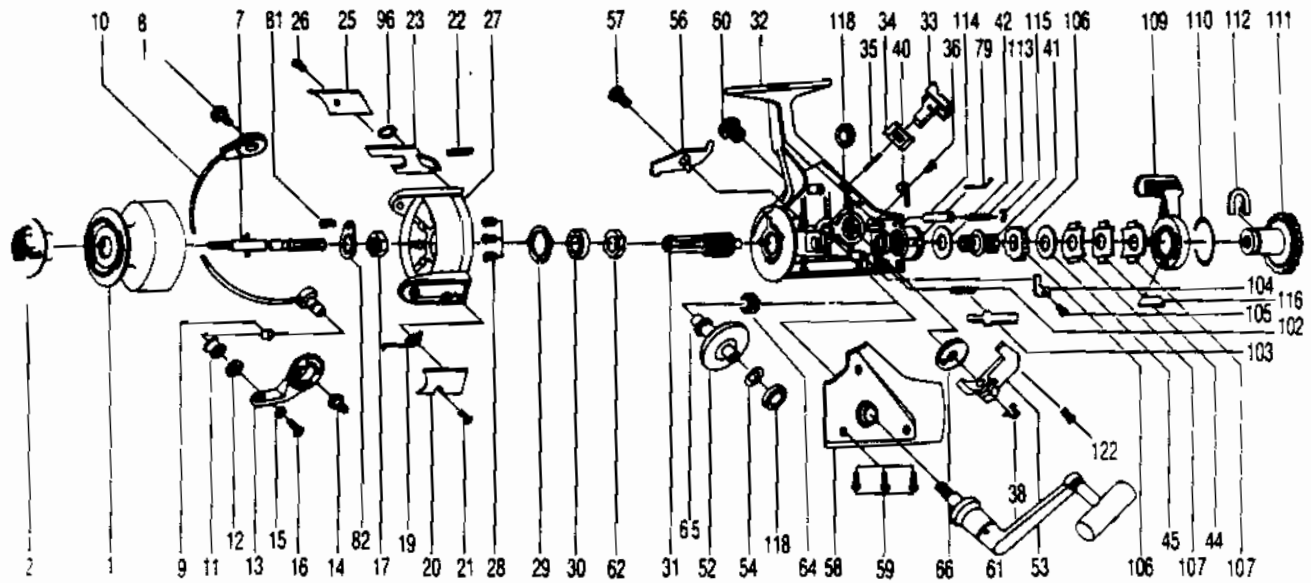

# QUANTUM® QSS5

KEY PART NO. NO.	DESCRIPTION
1 SS321	SPOOL ASSY.
2 SS050	DRAG KNOB ASSY
7 SS315	MAIN SHAFT ASSY
8 SS048	BAIL HOLDER SCREW
9 SS016	LINE ROLLER BUSHING
10 SS347	BAIL ARM ASSY
11 SS004	LINE ROLLER
12 SS017	BAIL COLLAR
13 SS007	ARM LEVER
14 SS051	ARM LEVER SCREW
15 NB102	BAIL AXLE WASHER
16 RS108	BAIL SCREW
17 NB006	ROTOR NUT
19 SS022	BAIL SPRING
20 SS087	BAIL SPRING COVER
21 RS085	BAIL SPR. CVR. SCR.
22 SS049	KICK LEVER SPRING
23 SS019	KICK LEVER
25 SS024	KICK LEVER COVER
26 RS037	KICK LVR. CVR. SCR.
27 SS009	ROTOR
28 RS080	BEARING PLATE SCREW
29 SS040	BEARING PLATE
30 SS028	BALL BEARING
31 SS011	PINION GEAR
32 SS301	BODY ASSY
33 SS059	ANTI-REVERSE LEVER
34 SS090	A/R LEVER PLATE
35 NB091	A/R LEVER PIN
36 RS067	CLICK CLAW SCREW
38 SS083	OSC. SLDR. STOPPER
40 SS068	CLICK CLAW
41 SS104	SLIDER HOLDER
42 SS046	DRAG WASHER "C"
44 SS030	DRAG WASHER "A"
45 SS039	DRAG WASHER "B"

KEY PART NO. NO.	DESCRIPTION
52 SS012	DRIVE GEAR
53 SS025	OSCILLATING SLIDER
54 RS026	DRIVE GEAR ADJ. WASH
56 SS063	ANTI-REVERSE CLAW
57 SS089	A/R CLAW SCREW
58 SS323	BODY COVER ASSY
59 RS057	BODY COVER SCREW
60 RS073	HANDLE SCREW CAP
61 SS318	HANDLE ASSY
62 SS060	RATCHET GEAR
64 NB086	SLIDER SPRING
65 SS001	O/S GEAR PINION
66 SS053	OSCILLATING GEAR
79 RS005	BACK CLAW
81 SS058	ROTOR NUT LOCK SCREW
82 SS088	ROTOR NUT LOCK
96 RS137	B.BEARING CVR. WASH.
102 SS142	M/SHAFT STP. SPR.
103 SS143	M/SHAFT STOPPER
104 SS144	STOPPER PLATE
105 RS145	STOPPER PLATE SCR.
106 SS146	SLIDER HOLDER RAT.
107 SS147	DRAG SPR. WASH "A"
109 SS148	BAIT CLICK ACTUATOR
110 SS149	BAIT DRAG RING
111 SS150	BAIT CLICK DRAG KN.
112 SS151	BT/CLCK DRAG KN RET
113 SS152	BT/LCK SHAFT SPR.
116 SS153	BT/CLCK LCK SH SPR
115 SS154	E CLIP
116 SS155	BAIT INSERT
118 RS157	BALL BEARING
122 RS161	O/S STOPPER SCREW