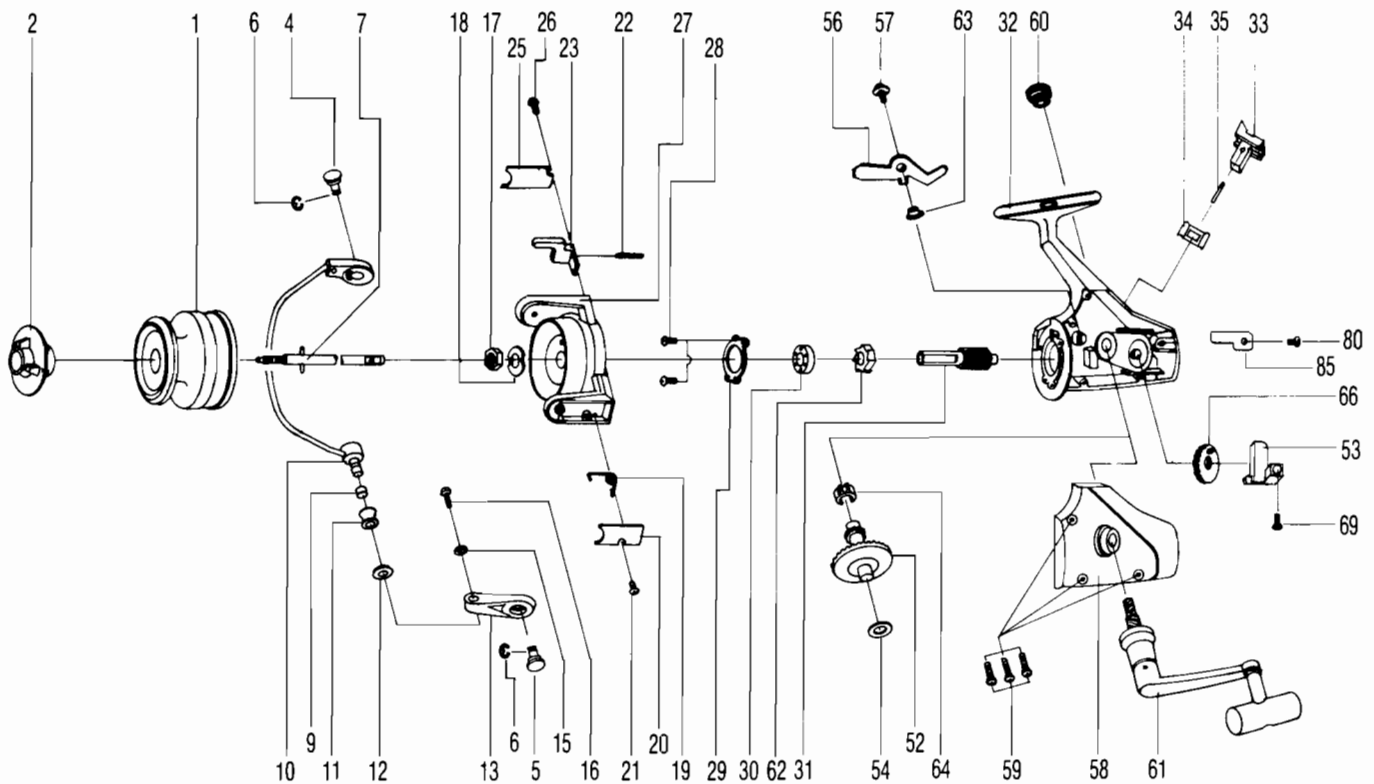

QUANTUM® QSS2

**KEY PART
NO. NO.**

1 NS321	SPOOL ASSY.
2 NS050	DRAG KNOB ASSY.
4 NS044	BAIL HOLDER PIN
5 NS043	ARM LEVER PIN
6 NS002	E-CLIP
7 NS315	MAIN SHAFT ASSY.
9 NS016	LINE ROLLER BUSHING
10 NS347	BAIL ARM ASSY.
11 NS004	LINE ROLLER
12 NS017	BAIL COLLAR
13 NS007	ARM LEVER
15 NS102	BAIL WASHER
16 NS108	BAIL SCREW
17 NS006	ROTOR NUT
18 NS065	ROTOR RET. WASHER
19 NS022	BAIL SPRING
20 NS087	BAIL SPRING COVER
21 NS085	BAIL SPRING CVR SCR
22 NS049	KICK LEVER SPRING
23 NS019	KICK LEVER
25 NS024	KICK LEVER COVER
26 NS037	KICK LVR CVR SCR
27 NS009	ROTOR
28 NS080	BEARING PLATE SCREW

**KEY PART
NO. NO.**

29 NS040	BEARING PLATE
30 NS028	BALL BEARING
31 NS011	PINION GEAR
32 NS301	BODY ASSY
33 NS059	ANTI-REVERSE LEVER
34 NS090	A/R LVR. PLATE SPR.
35 NS091	A/R LVR. PIN
52 NS012	DRIVE GEAR
53 NS025	OSCILLATING SLIDER
54 NS026	DRIVE GEAR ADJ. WSHR
56 NS063	ANTI-REVERSE CLAW
57 NS089	A/R CLAW SCREW
58 NS323	BODY CVR. ASSY.
59 NS057	BODY COVER SCREW
60 NS073	HANDLE SCRW CAP
61 NS318	HANDLE ASSY.
62 NS060	RATCHET GEAR
63 NS014	A/R CLAW BUSHING
64 RB086	SLIDER SPRING
66 NS053	OSCILLATING GEAR
69 NS084	OSC. SLIDER SCREW
80 NS097	OSC. SLI. GUIDE SCR.
85 NS098	OSC. SLI. GUIDE PLT.

WWW.REELDR.COM

Prices subject to change without notice. Prices do not include postage and handling.

PLEASE ORDER BY PART NUMBER

Rev. 9/88

Zebco Division Brunswick Corporation, Box 270, Tulsa, OK 74101 USA 918-836-5581