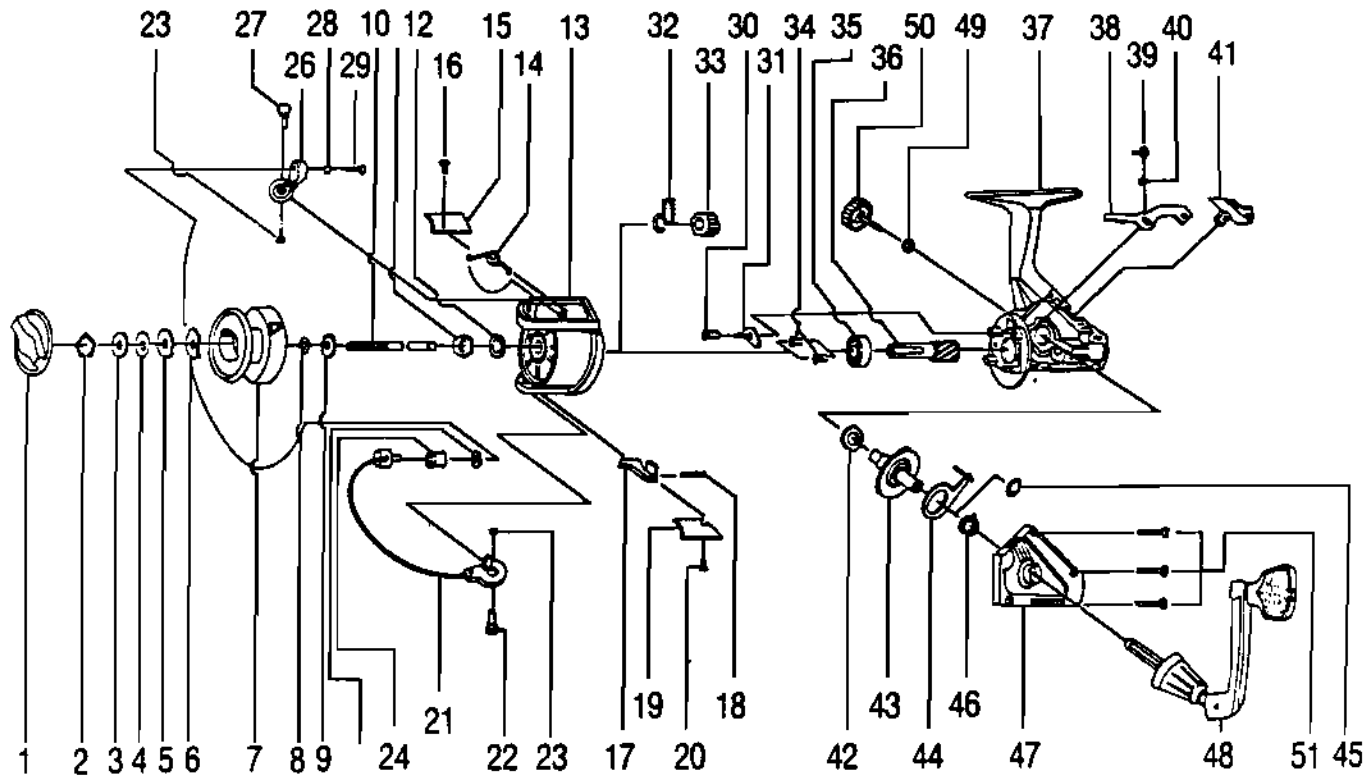

QUANTUM® QL2N

KEY PART NO. NO.

KEY PART NO. NO.	DESCRIPTION
1 MQ032	DRAG KNOB
2 MQ038	SPOOL RING
3 MQ050	SPOOL WASHER "D"
4 MQ033	SPOOL WASHER "B"
5 MQ029	SPOOL WASHER "A"
6 MQ147	SPOOL SPRING WASHER
7 MQ321	SPOOL ASSY. (KEYS 2-7)
8 MQ030	SPOOL ADJ. WASHER
9 MQ037	CLICK GEAR
10 MQ015	MAIN SHAFT
11 MQ006	ROTOR NUT
12 MQ065	ROTOR RETAINER WASHER
13 MQ009	ROTOR
14 MQ022	BAIL SPRING
15 MQ087	BAIL SPRING COVER
16 MQ085	COVER SCREW
17 MQ019	KICK LEVER
18 MQ049	KICK LEVER SPRING
19 MQ024	KICK LEVER COVER
20 MQ085	COVER SCREW
21 MQ347	BAIL ASSY
22 MQ044	BAIL HOLDER PIN
23 MQ034	Z-CLIP
24 MQ004	LINE ROLLER
25 MQ017	BAIL COLLER
26 MQ007	ARM LEVER

KEY PART NO. NO.

KEY PART NO. NO.	DESCRIPTION
27 MQ051	ARM LEVER PIN
28 MQ102	BAIL WASHER
29 MQ108	BAIL SCREW
30 MQ110	A/R STOPPER SCREW
31 MQ064	A/R STOPPER
32 MQ086	SLIDING SPRING
33 MQ060	RACHET GEAR
34 MQ080	BEARING SCREW
35 MQ028	BALL BEARING
36 MQ011	PINION GEAR
37 MQ001	BODY
38 MQ063	A/R CAM
39 MQ083	A/R CAM SCREW
40 MQ091	A/R CAM BUSHING
41 MQ090	A/R LEVER
42 MQ013	BODY BUSHING
43 MQ012	DRIVE GEAR
44 MQ325	O/S SLIDER ASSY
45 MQ026	DRIVE GEAR ADJ. WASHER
46 MQ013	BODY BUSHING
47 MQ023	BODY COVER
48 MQ318	HANDLE ASSY
49 MQ105	HANDLE SCREW CAP WASHER
50 MQ073	HANDLE SCREW CAP
51 MQ097	BODY COVER SCREW

*For reels produced after 7/90.

WWW.REELDR.COM

Prices subject to change without notice. Prices do not include postage and handling.

PLEASE ORDER BY PART NUMBER

Rev. 11/90

Zebco Division Brunswick Corporation, Box 270, Tulsa, OK 74101 USA 918-636-5561