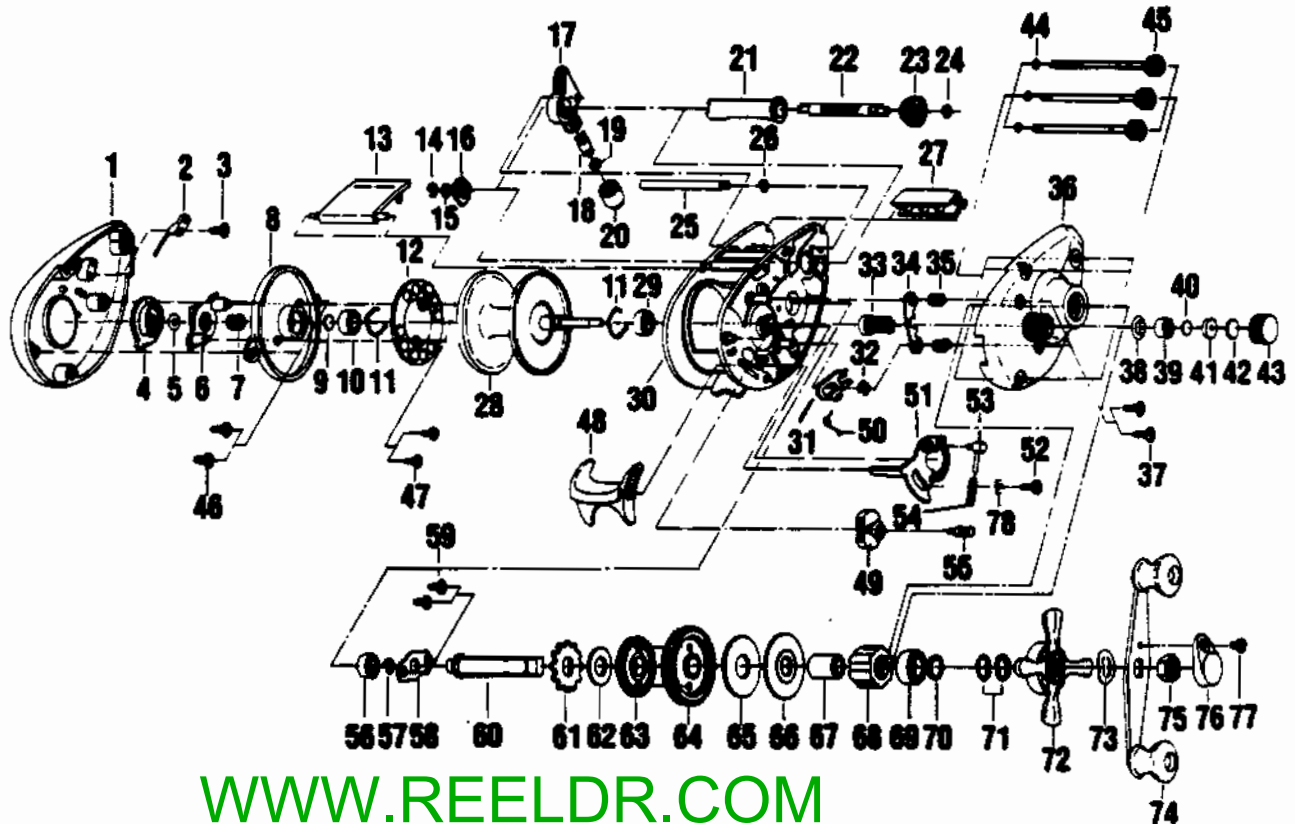

QUANTUM QG3000

WWW.REELDR.COM

KEY PART

NO. NO.	DESCRIPTION
1 QW023-1	Left Side Cover
2 QW108	Clicker
3 QW125	Screw - Clicker
4 SW026	Magnet Control Dial
5 CX4250	Dial Friction Ring
6 QW028	Slide Cam
7 CX4301	Slide Cam Spring
8 QW051	Spool Cover
9 QW032-1	Spool Tension Shim
10 QW017	Bearing
11 QW080	Clip Ring
12 QW330	Magnet Plate Assy.
13 QW027-1	Hood
14 ZX4657	E-Clip (Worm Shaft)
15 QW035-3	Washer (Worm Shaft)
16 QW067	Worm Shaft Bushing
17 QW347	Line Guide Carrier
18 QW006	Line Guide Pawl
19 QW035-3	Washer (L/G Pawl)
20 QW007	Line Guide Carrier Screw
21 QW016	Worm Shaft Guide
22 QW072	Worm Shaft
23 QW085	Level Wind Gear
24 VX4243	E-Ring (L/W Gear)
25 QW061	Stabilizer Bar
26 VX4243	E-Ring (Stabilizer Bar)

KEY PART

NO. NO.	DESCRIPTION
27 QW089-1	Front Support
28 QW321	Spool Assy.
29 SW017	Bearing
30 SW001	Frame
31 SW077	Kick Lever
32 CX4152	E-Ring (Kick Lever)
33 SW311	Pinion Gear
34 SW025	Pinion Yoke
35 QW040	Spring-Pinion Yoke
36 QW324-1	Right Side Cover
37 QW053-2	Screw (Rt. Side Cover)
38 CX4258	Tension Knob Ring
39 QW117	Bearing
40 QW032-1	Washer - Spool Tension
41 QW081	Collar
42 QW082	Cushion Washer - Spool
43 QW033	Spool Tension Knob
44 QW073	Ring - Thumb Screw Ret.
45 QW374	Thumb Screw
46 QW125	Screw - Spool Cover
47 QW078	Screw - Magnet Ring
48 SW009	Thumb Bar
49 SW087	Flippin' Switch
50 QW097	Spring - Kick Lever
51 SW039	Release Slider
52 QW076	Screw Release Slider

KEY PART

NO. NO.	DESCRIPTION
53 SW041	Spring Anchor
54 SW104	Spring - Release Slider
55 SW120	Spring Pivot
56 QW017	Bearing - Crankshaft
57 CX4152	E-Ring - Crankshaft
58 QW002	Retainer - Crankshaft
59 QW107	Screw - Crankshaft Retainer
60 QW008	Crankshaft
61 QW083	Trip Ratchet
62 QW111	Washer
63 QW112	Gear - L/W Idler
64 SW012	Drive Gear
65 QW059	Drag Disc
66 QW045	Drag Washer
67 QW052	Clutch Sleeve
68 QW063	Anti-Reverse Clutch
69 TW058	Bearing - Crankshaft Top
70 QW035	Washer - Crankshaft
71 CX4682	Spring "D" Washer
72 QW055	Drag Star
73 CX4680	Handle Washer
74 QW318	Handle Assy.
75 QW003	Handle Nut
76 QW034	Handle Nut Cap
77 QW123	Handle Nut Cap Screw
78 SW121	Washer - Release Slider

PLEASE ORDER BY PART NUMBER

Rev. 1/92

Zebco Division Brunswick Corporation, Box 270, Tulsa, OK 74101 USA 918-638-5581

BRUNSWICK