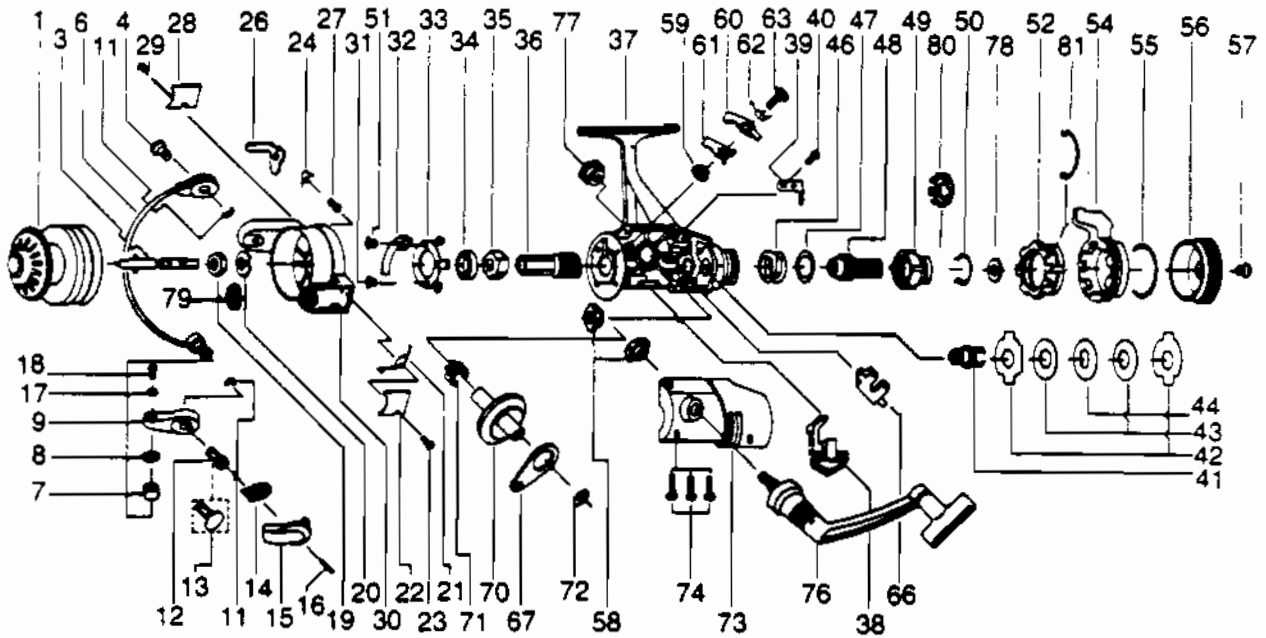

QUANTUM QG20

Key No.	Part No.	Description	Key No.	Part No.	Description
1	HT321	SPOOL ASSEMBLY	40	BT067	CLICK CLAW SCREW
3	CT315	MAIN SHAFT	41	CT104	SLIDER HOLDER
4	CT044	BAIL HOLDER PIN	42	CT030	REAR DRAG WSHR 'A'
6	CT347	BAIL ARM ASSY.	43	CT039	REAR DRAG WASHER 'B'
7	NB004	LINE ROLLER	44	CT071	REAR DRAG WASHER 'D'
8	NB016	LINE ROLLER BUSH.	46	CT031	REAR DRAG COIL SPR.
9	CT007	ARM LEVER	47	CT046	REAR DRAG ADJ. WSHR.
11	BT002	E-CLIP	48	CT112	REAR DRAG NUT
12	CT113	TRIGGER HOLDER	49	CT017	SLIDING SCREW
13	CT111	ARM LEVER CAP	50	CT033	BACK CLICK CLAW
14	BT114	TRIGGER SPRING	51	BT182	KICK LEVER GUIDE SCR
15	BT115	TRIGGER	52	HT093	FIGHTING PULL SCR.
16	BT116	TRIGGER PIN	54	HT094	FIGHTING LEVER
17	NB102	BAIL AXLE WASHER	55	HT095	FT. LVR. STOP. RING
18	NB108	BAIL AXLE SCR	56	HT032	REAR DRAG CAP
19	VB006	ROTOR NUT	57	VB079	DRAG SCREW
20	BT065	ROTOR RETAINER	58	BT013	BODY COVER BUSHING
21	CT022	BAIL SPRING	59	BT014	A/R CLAW BUSHING
22	CT087	BAIL SPRING COVER	60	CT063	A/R CLAW (N)
23	BT085	BAIL SPR. COVER SCREW	61	CT064	A/R CLAW (S)
24	CT049	KICK LEVER SPRING	62	CT061	A/R CLAW SPRING
26	CT019	KICK LEVER	63	BT089	A/R CLAW SCREW
27	BT037	KICK LEVER SCREW	66	BT081	PIN SLIDER
28	RB024	TRIP LVR. CVR.	67	BT025	OSCILLATING SLIDER
29	BT085	BAIL SPR. COVER SCREW	70	CT012	DRIVE GEAR
30	CT009	ROTOR ASSY.	71	BT086	SLIDING SPRING
31	BT080	BEARING PLATE SCREW	72	RB026	CRANK GEAR SHIM
32	CT082	KICK LEVER GUIDE	73	HT323	BODY COVER ASSY.
33	CT040	BEARING PLATE	74	BT057	BODY COVER SCREW
34	RB028	BALL BEARING	76	HT318	HANDLE ASSEMBLY
35	BT060	RATCHET GEAR	77	HT073	HANDLE SCREW CAP
36	CT011	PINION GEAR	78	CT046	REAR DRAG ADJ. WSHR.
37	HT301	BODY ASSEMBLY	79	CT120	ROTOR RET. SPRG. W/S
38	CT059	ANTI-REVERSE LEVER	80	HT005	BACK CLAW (FIGHTING)
39	CT068	CLICK CLAW	81	HT018	FIGHTING CLICK WASHER