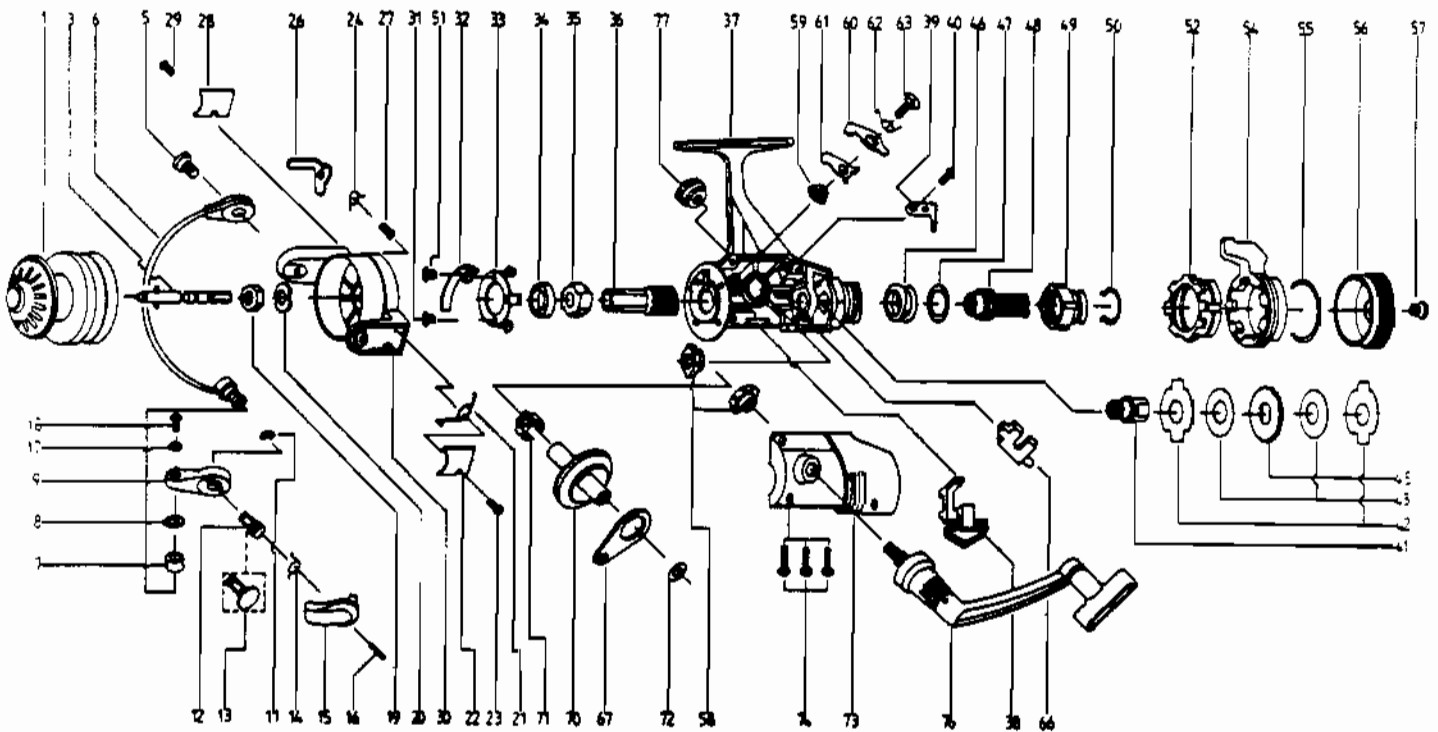

QUANTUM QG05

Key No.	Part No.	Description	Key No.	Part No.	Description
1	GT321	SPOOL ASSEMBLY	40	BT067	CLICK CLAW SCREW
3	BT315	MAIN SHAFT ASSY	41	BT104	SLIDER HOLDER
5	BT048	BAIL HOLDER SCREW	42	BT030	REAR DRAG WASHER 'A'
6	BT347	BAIL ARM ASSY.	43	BT039	REAR DRAG WASHER 'B'
7	VB004	LINE ROLLER	45	BT066	CLICK GEAR
8	VB016	LN ROLLER BUSHING	46	BT031	REAR DRAG COIL SPR.
9	BT007	ARM LEVER	47	BT046	REAR DRAG ADJ. WSHR.
11	BT002	E-CLIP	48	BT112	REAR DRAG NUT
12	BT113	TRIGGER HOLDER	49	BT017	SLIDING SCREW
13	BT111	ARM LEVER CAP	50	BT033	BACK CLICK CLAW
14	BT114	TRIGGER SPRING	51	BT182	KICK LEVER GUIDE SCR
15	BT115	TRIGGER	52	GT093	FIGHTING PULL SCREW
16	BT116	TRIGGER PIN	54	GT094	FIGHTING LEVER
17	VB102	BAIL AXLE WASHER	55	GT095	FIGHTING LEVER
18	VB108	BAIL AXLE SCREW	56	GT032	REAR DRAG CAP
19	VB006	ROTOR NUT	57	VB079	DRAG SCREW
20	BT065	ROTOR RETAINER	58	BT013	BODY COVER BUSHING
21	BT022	BAIL SPRINGS	59	BT014	A/R CLAW BUSHING
22	BT087	BAIL SPRING COVER	60	BT063	A/R CLAW (N)
23	BT085	BAIL SPR. COVER SCREW	61	BT064	A/R CLAW (S)
24	BT049	KICK LEVER SCREW	62	BT061	A/R CLAW SPRING
26	BT019	KICK LEVER	63	BT089	A/R CLAW SCREW
27	BT037	KICK LEVER SCREW	66	BT081	PIN SLIDER
28	BT024	KICK LEVER COVER	67	BT025	OSCILLATING SLIDER
29	BT085	BAIL SPR. COVER SCREW	70	BT012	DRIVE GEAR
30	BT009	ROTOR ASSY	71	BT086	SLIDING SPRING
31	BT080	BEARING PLATE SCREW	72	RB026	CRANK GEAR SHIM
32	BT082	KICK LEVER GUIDE	73	GT323	BODY COVER ASSEMBLY
33	BT040	BEARING PLATE	74	BT057	BODY COVER SCREW
34	RB028	BALL BEARING	76	GT318	HANDLE ASSEMBLY
35	BT060	RATCHET GEAR	77	GT073	HANDLE SCREW CAP
36	BT011	PINION GEAR	78	BT046	REAR DRAG ADJ. WSHR.
37	GT301	BODY ASSEMBLY	79	BT120	ROTOR RET. SPRG. W/S
38	BT059	ANTI-REVERSE LEVER	80	GT005	BACK CLAW (FIGHTING)
39	BT068	CLICK CLAW	81	GT018	FIGHTING CLICK WASHER