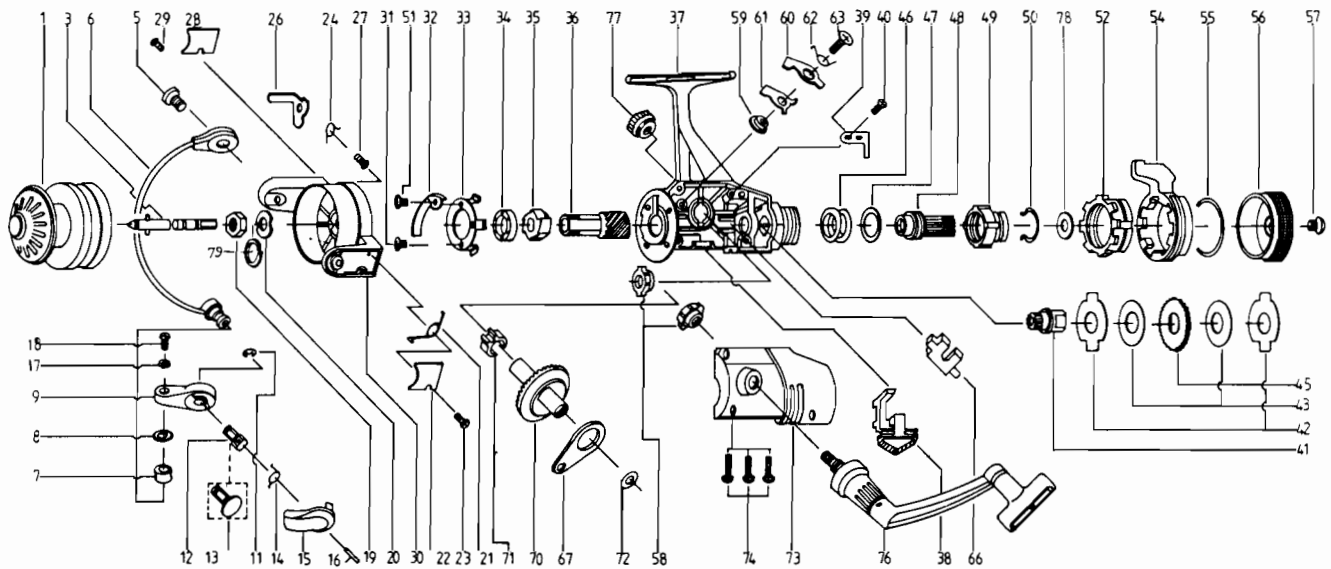

QUANTUM® QG05

KEY PART

NO. NO.	DESCRIPTION
1	GT321 SPOOL ASSEMBLY
3	BT315 MAIN SHAFT ASSY
5	BT048 BAIL HOLDER SCREW
6	BT347 BAIL ARM ASSY
7	VB004 LINE ROLLER
8	VB016 LN ROLLER BUSHING
9	BT007 ARM LEVER
11	BT002 E-CLIP
12	BT113 TRIGGER HOLDER
13	BT111 ARM LEVER CAP
14	BT114 TRIGGER SPRING
15	BT115 TRIGGER
16	BT116 TRIGGER PIN
17	VB102 BAIL AXLE WASHER
18	VB108 BAIL AXLE SCREW
19	VB006 ROTOR NUT
20	BT065 ROTOR RETAINER
21	BT022 BAIL SPRINGS
22	BT087 BAIL SPRING COVER
23	BT085 BAIL SPR. COVER SCREW
24	BT049 KICK LEVER SCREW
26	BT019 KICK LEVER
27	BT037 KICK LEVER SCREW
28	BT024 KICK LEVER COVER
29	BT085 BAIL SPR. COVER SCREW
30	BT009 ROTOR ASSY
31	BT080 BEARING PLATE SCREW
32	BT082 KICK LEVER GUIDE
33	BT040 BEARING PLATE
34	RB028 BALL BEARING
35	BT060 RATCHET GEAR
36	BT011 PINION GEAR
37	GT301 BODY ASSEMBLY
38	BT059 ANTI-REVERSE LEVER
39	BT068 CLICK CLAW
40	BT067 CLICK CLAW SCREW

*Not shown in diagram

Key 80 fits between keys 49, 50

Key 81 fits between keys 52, 54

WWW.REELDR.COM

Prices subject to change without notice. Prices do not include postage and handling.

PLEASE ORDER BY PART NUMBER