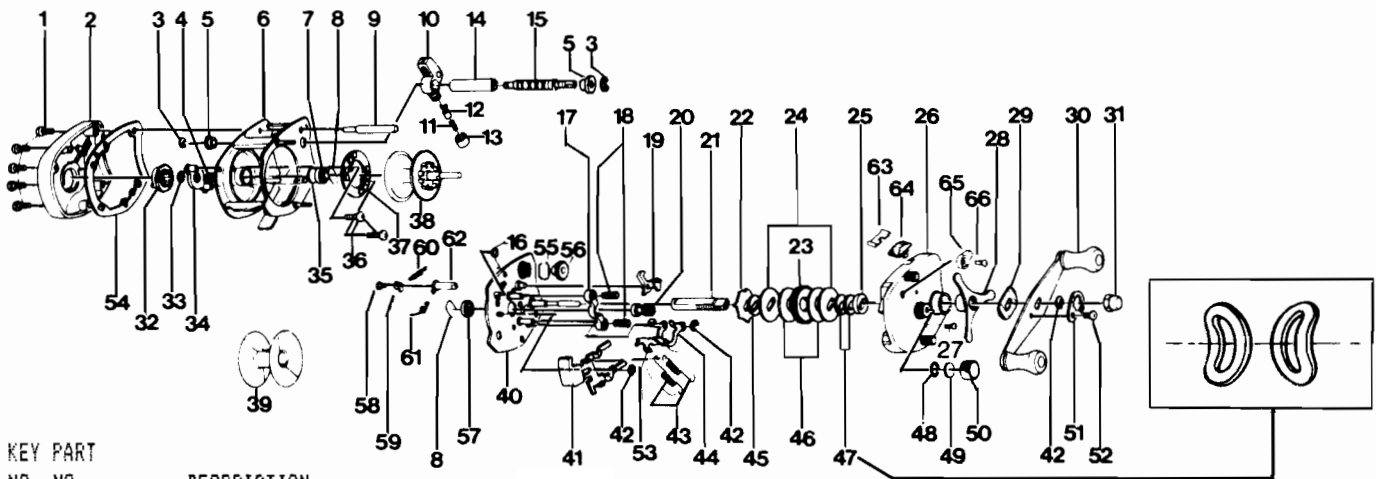

QUANTUM® QD1420/QD420

**KEY PART
NO. NO.**

NO. NO.	DESCRIPTION
1 CX4102	LEFT SIDE PLATE SCREW
2 CX4101	LEFT SIDE PLATE
3 CX4152	WORM SHAFT RETAINER
4 CX4301	MAGNET RET. SPRING
5 CX4156	WORM GUARD BUSHING
6 FX4051	FRAME
7 CX4252	SPOOL SHFT BEARING
8 CX4253	BEARING RETAINER
9 FX4159	FRAME POST BLACK
10 CX4201	LINE GUIDE
11 CX4203	LINE GUIDE PAWL SPRING
12 CX4202	LINE GUIDE PAWL
13 CX4204	PAWL CAP
14 FX4158	WORM SHAFT GUARD-BLK
15 FX4151	WORM SHAFT
16 CX4502	SPOOL RELEASE SPRING
17 CX4401	PINION YOKE
18 CX4403	PINION YOKE SPRING
19 CX4452	ANTI-REV. PAWL
20 CX4256	PINION GEAR
21 CX4652	DRIVE SHAFT
22 CX4451	ANTI-REV. RATCHET
23 CX4651	DRIVE GEAR
24 CX4659	DRAG WASHER B
25 CX4254	DRIVE SHFT BUSH
26 FX4103	RIGHT SIDE PLATE
27 CX4352	RIGHT SIDE COVER SCREW
28 CX4663	STAR DRAG
29 CX4660	HANDLE WASHER
30 CX4701	HANDLE
31 CX4702	HANDLE NUT
32 CX4303	MAGNETIC CONTROL DIAL
33 CX4250	D RING
34 CX4261	MAGNET RET. SUPPORT
35 CX4255	SPOOL TENSION SHIM A
36 CX4602	MAGNET RETAINER SCREW
37 CX4257	MAGNET RETAINER
38 FX4251	SPOOL
39 FX4260	U SPOOL CONVERTER
40 FX4351	SET PLATE

**KEY PART
NO. NO.**

NO. NO.	DESCRIPTION
41 CX4402	SPOOL RELEASE BUTTON
42 CX4656	RETAINER CLIP
43 FX4353	SET PLATE ACT SPRING
44 FX4503	SET PLATE ACT. B
45 CX4658	BASE DRAG WASHER
46 CX4661	DRAG WASHER A
47 CX4662	DRIVE SHAFT SPR. WSHR
48 CX4258	O RING
49 CX4302	SPOOL TENSION SHIM B
50 CX4259	SPOOL TENSION KNOB
51 CX4703	HANDLE NUT LOCK
52 CX4704	HANDLE NUT LOCK SCREW
53 FX4501	SET PLATE ACTUATOR
54 CX4107	LEFT PLATE SPACER-WH.
55 CX4153	GEAR RETAINING CLIP
56 CX4150	WORM SHAFT GEAR
57 CX4252	SPOOL SHFT BEARING
58 FX4552	CLICK PAWL SCREW
59 FX4551	CLICK PAWL
60 FX4553	CLICK PAWL SPRING
61 FX4556	CLICK CAM SPRING
62 FX4557	CLICK CAM
63 FX4455	ANTI-REV. LVR. PLATE
64 FX4456	ANTI-REV. LEVER
65 FX4558	BAIT CLICK LEVER
66 FX4559	BAIT CLICK LEVER SCREW