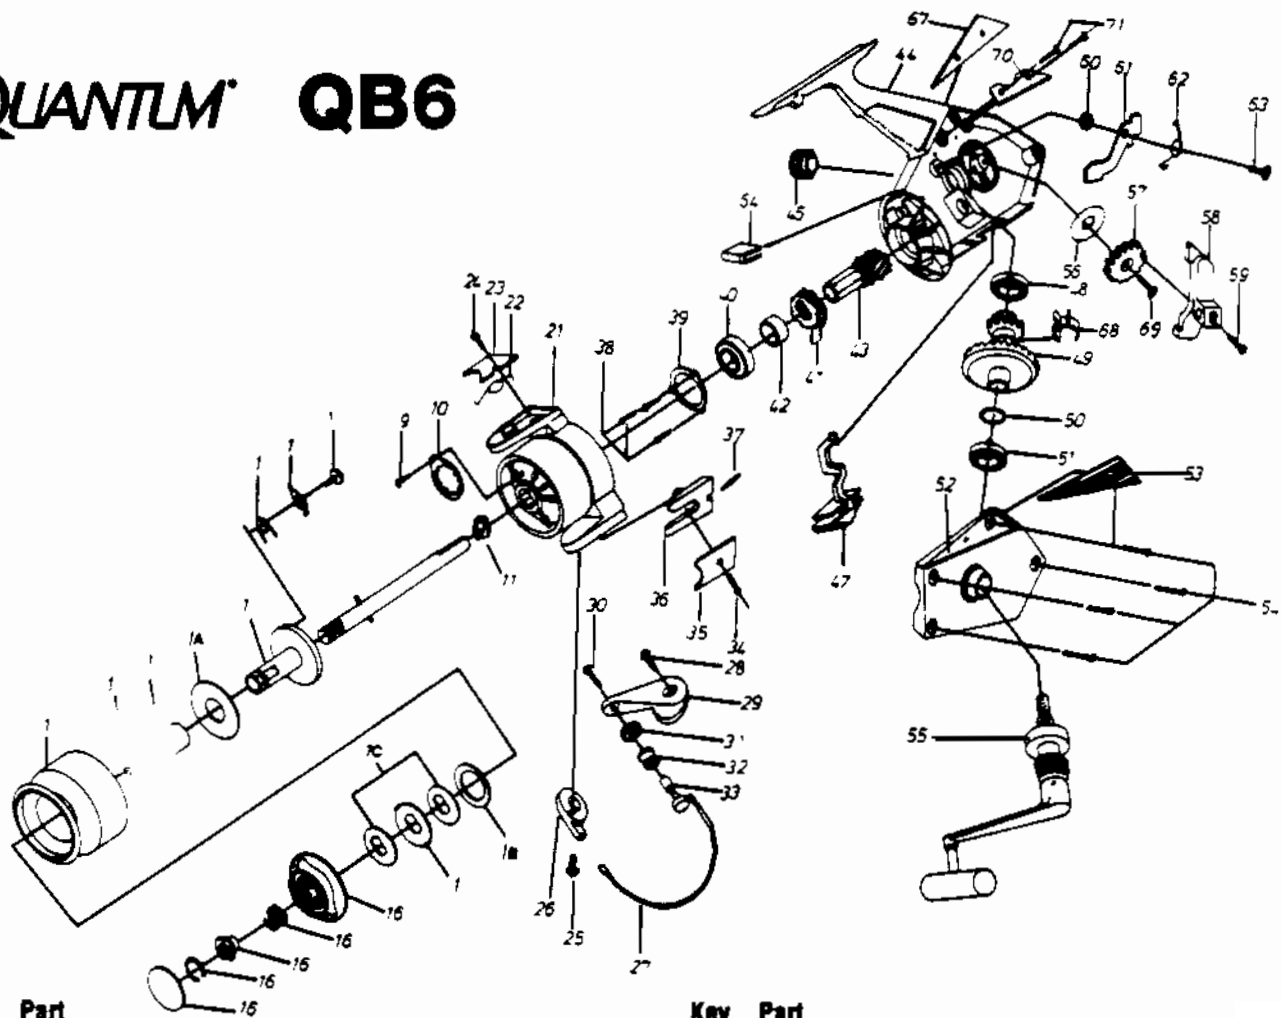

# QUANTUM QB6

Key No.	Part No.	Description	Key No.	Part No.	Description
	WK039	DRAG WASHER 'B'	42	WK126	PINION COLLAR
	WK046	DRAG WASHER 'C'	43	WK011	PINION
	WK163	SPOOL RETAINER BUSHING	44	XK301	BODY
1	XK321	SPOOL ASSY.	45	WK073	DUST COVER
9	UK058	NUT RING SCREW	47	WK059	ANTI-REVERSE SWITCH
10	WK088	ROTOR NUT RING	48	WK013	BODY BUSHING
11	WK006	ROTOR NUT	49	WK012	CRANK GEAR
12	WK315	CENTER SHAFT	50	WK026	CRANK GEAR WASHER
16	WK050	DRAG KNOB ASSY.	51	WK164	SIDE PLATE BUSHING
21	XK009	ROTOR	52	XK323	SIDE PLATE
22	WK022	ARM LEVER SPRING	53	WK324	GROOVE PART 'L'
23	WK087	ARM LEVER COVER	54	WK057	SIDE PLATE SCREW
24	UK085	ARM LEVER COVER SCREW	55	WK318	HANDLE ASSY.
25	UK048	BAIL HOLDER SCREW	56	WK165	OSC. GUIDE WASHER
26	WK345	BAIL HOLDER	57	WK053	OSCILLATOR GEAR
27	XK346	BAIL WIRE	58	WK025	OSCILLATOR GUIDE
28	UK051	ARM LEVER SCREW	59	WK084	CENTER SHAFT SCREW
29	WK007	ARM LEVER	60	WK014	STOPPER SUPPORT BUSHING
30	UK108	LINE SLIDER SCREW	61	WK063	STOPPER
31	WK017	LINE SLIDER COLLAR	62	WK061	STOPPER SPRING
32	WK004	LINE ROLLER	63	UK089	STOPPER SCREW
33	UK016	LINE ROLLER BUSHING	64	UK166	STOPPER SUPPORT
34	UK037	BAIL HOLDER COVER SCREW	67	WK325	GROOVE PART 'R'
35	WK024	BAIL HOLDER COVER	68	WK086	SLIDING SPRING
36	WK019	KICK LEVER	69	WK078	OSC. GEAR SCREW
37	UK049	KICK LEVER SPRING	70	WK167	OSC. GUIDE SUPPORT
38	UK080	BEARING COVER SCREW	71	UK168	OSC. SUPPORT SCREW
40	WK028	PINION BEARING			
41	WK060	STOPPER GEAR			

WWW.REELDR.COM

Prices subject to change without notice. Prices do not include postage and handling.

**PLEASE ORDER BY PART NUMBER**

Rev. 5/93

Zebco Division Brunswick Corporation, Box 270, Tulsa, OK 74101 USA 918-836-5581