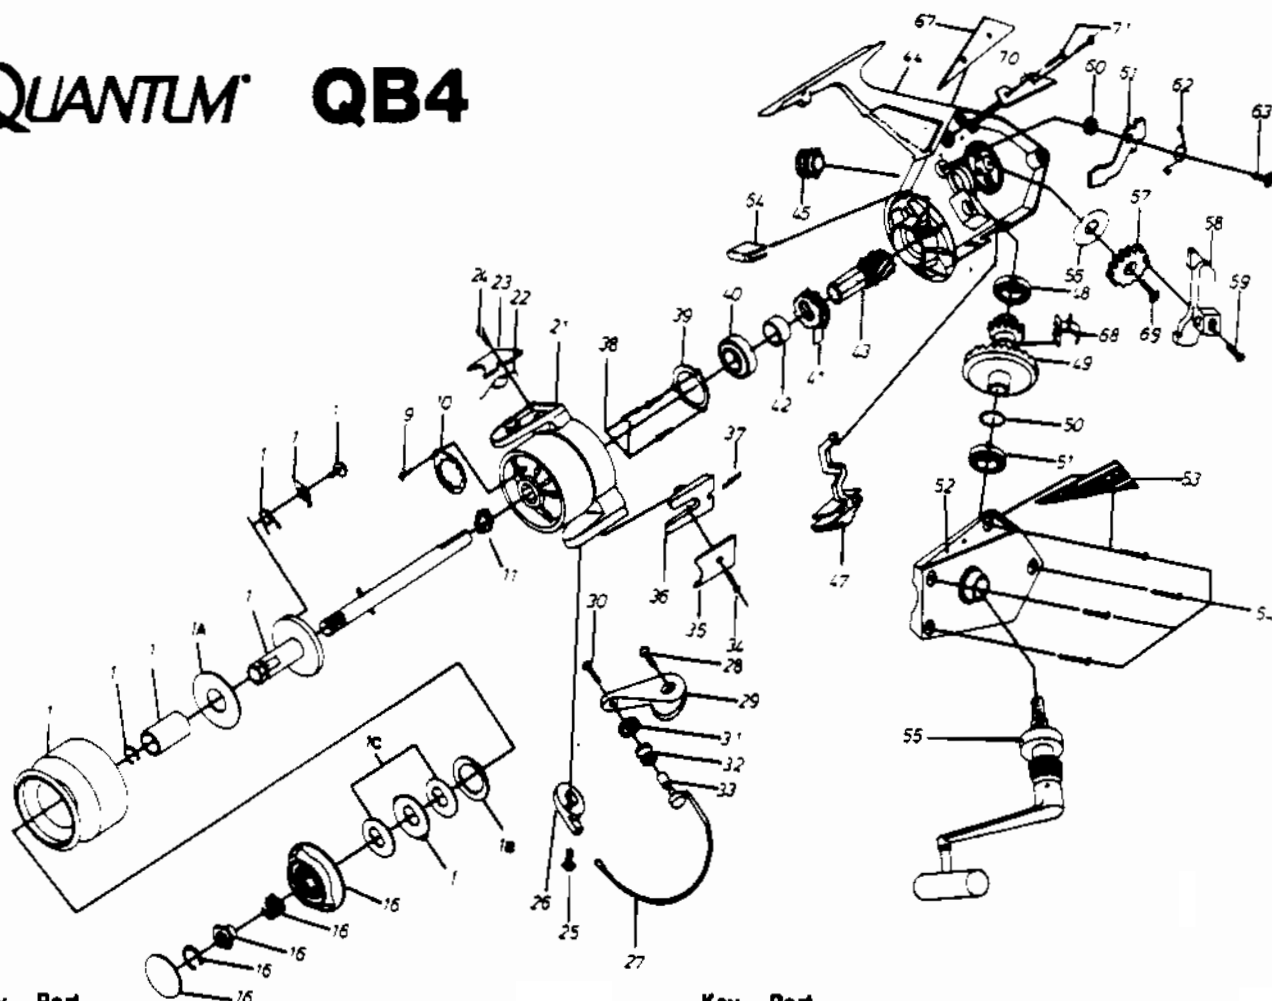

# QUANTUM QB4

Key No.	Part No.	Description
	UK039	DRAG WASHER 'B'
	UK046	DRAG WASHER 'C'
	UK163	SPOOL RETAINER BUSHING
1	UK321	SPOOL ASSY.
9	UK058	NUT RING SCREW
10	UK088	ROTOR NUT RING
11	UK006	ROTOR NUT
12	UK315	CENTER SHAFT
16	UK050	DRAG KNOB ASSY.
21	UK009	ROTOR
22	UK022	ARM LEVER SPRING
23	UK087	ARM LEVER COVER
24	UK085	ARM LEVER COVER SCREW
25	UK048	BAIL HOLDER SCREW
26	UK345	BAIL HOLDER
27	UK346	BAIL WIRE
28	UK051	ARM LEVER SCREW
29	UK007	ARM LEVER
30	UK108	LINE SLIDER SCREW
31	UK017	LINE SLIDER COLLAR
32	UK004	LINE ROLLER
33	UK016	LINE ROLLER BUSHING
34	UK037	BAIL HOLDER COVER SCREW
35	UK024	BAIL HOLDER COVER
36	UK019	KICK LEVER
37	UK049	KICK LEVER SPRING
38	UK080	BEARING COVER SCREW
39	UK040	BEARING COVER
40	UK028	PINION BEARING

WWW.REELDR.COM

Key No.	Part No.	Description
41	UK060	STOPPER GEAR
42	UK126	PINION COLLAR
43	UK011	PINION
44	UK301	BODY
45	UK073	DUST COVER
47	UK059	ANTI-REVERSE SWITCH
48	UK013	BODY BUSHING
49	UK012	CRANK GEAR
50	UK026	CRANK GEAR WASHER
51	UK164	SIDE PLATE BUSHING
52	UK323	SIDE PLATE
53	UK324	GROOVE PART 'L'
54	UK057	SIDE PLATE SCREW
55	UK318	HANDLE ASSY.
56	UK165	OSC. GUIDE WASHER
57	UK053	OSCILLATOR GEAR
58	UK025	OSCILLATOR GUIDE
59	UK084	CENTER SHAFT SCREW
60	UK014	STOPPER SUPPORT BUSHING
61	UK063	STOPPER
62	UK061	STOPPER SPRING
63	UK089	STOPPER SCREW
64	UK166	STOPPER SUPPORT
67	UK325	GROOVE PART 'R'
68	UK086	SLIDING SPRING
69	UK078	OSC. GEAR SCREW
70	UK167	OSC. GUIDE SUPPORT
71	UK168	OSC. SUPPORT SCREW

Prices subject to change without notice. Prices do not include postage and handling.

**PLEASE ORDER BY PART NUMBER**

Rev. 5/93

Zebco Division Brunswick Corporation, Box 270, Tulsa, OK 74101 USA 918-836-5581