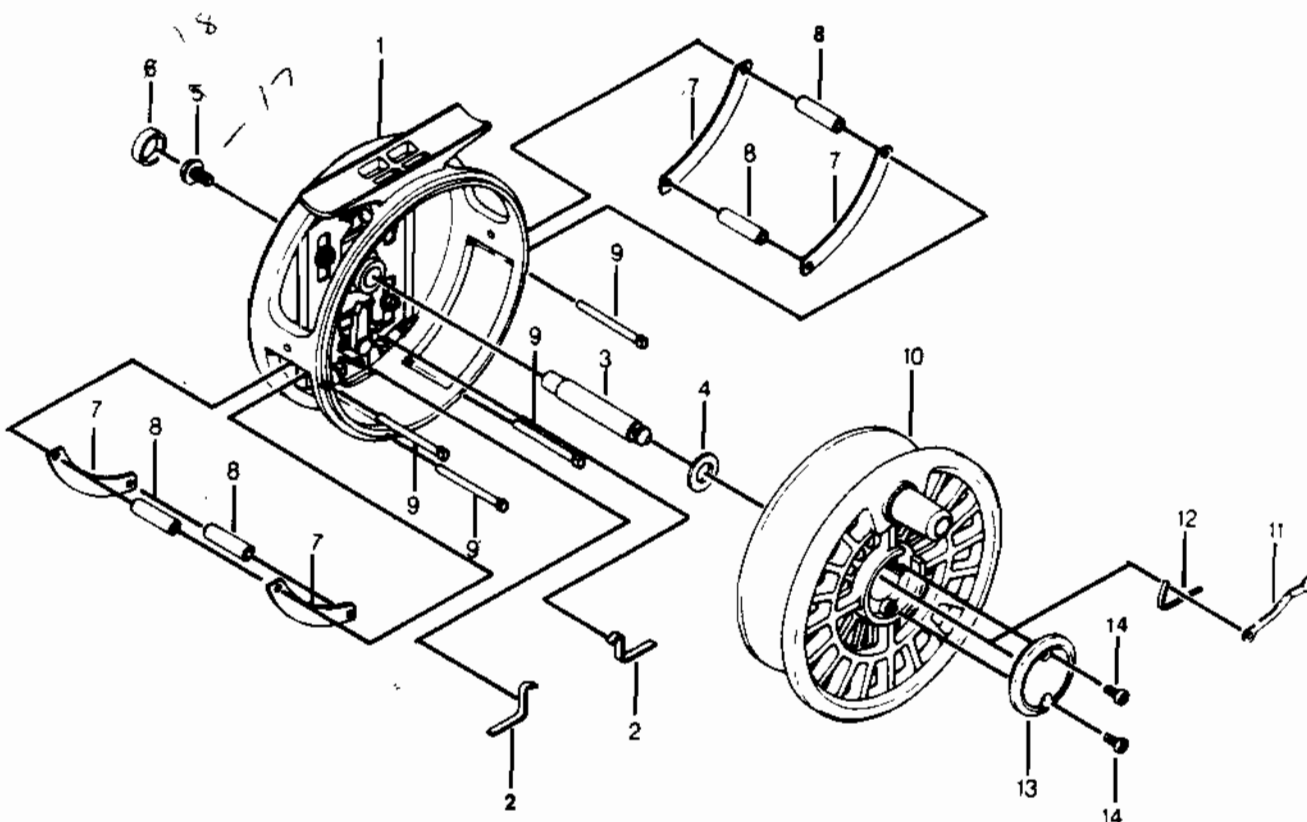

QUANTUM Q56, Q78

WWW.REELDR.COM

Key No.	Description	Q56 Part No.	Q78 Part No.	Key No.	Description	Q56 Part No.	Q78 Part No.
1	Body Assy.	JC001	KC001	14	Drag Knob Screw	JC058	JC056
2	Click Pawl	JC003	JC003	15	Main Shaft	JC015	KC015
3	Click Pawl Button	JC005	JC005	17	<u>Main Shaft Screw</u>	JC016	JC016
4	Click Pawl Button W/S	JC006	JC006	18	Cap	JC017	JC017
5	"E" Retainer	JC034	JC034	19	Line Guard	JC002	KC002
6	Click Pawl Spring	JC007	JC007	20	Line Roller	JC004	KC004
7	Click Pawl Spring Nut	JC008	JC008	21	Spool Assy.	JC321	KC321
8	Drag Knob	JC050	JC050	22	Spool Cover	JC009	JC009
9	Drag Knob W/S	JC051	JC051	23	Spool Retainer	JC022	JC022
10	Holder W/S	JC052	JC052	24	Spool Retainer Spring	JC023	JC023
11	Drag W/S	JC053	JC053	25	Spool Cover Screw	JC010	JC010
12	Drag Gear	JC054	JC054	26	Line Roller Pin	JC011	JC011
13	Drag Gear Screw	JC055	KC055				

PLEASE ORDER BY PART NUMBER

Rev. 2/92

Zebco Division Brunswick Corporation, Box 270, Tulsa, OK 74101 USA 918-836-5581