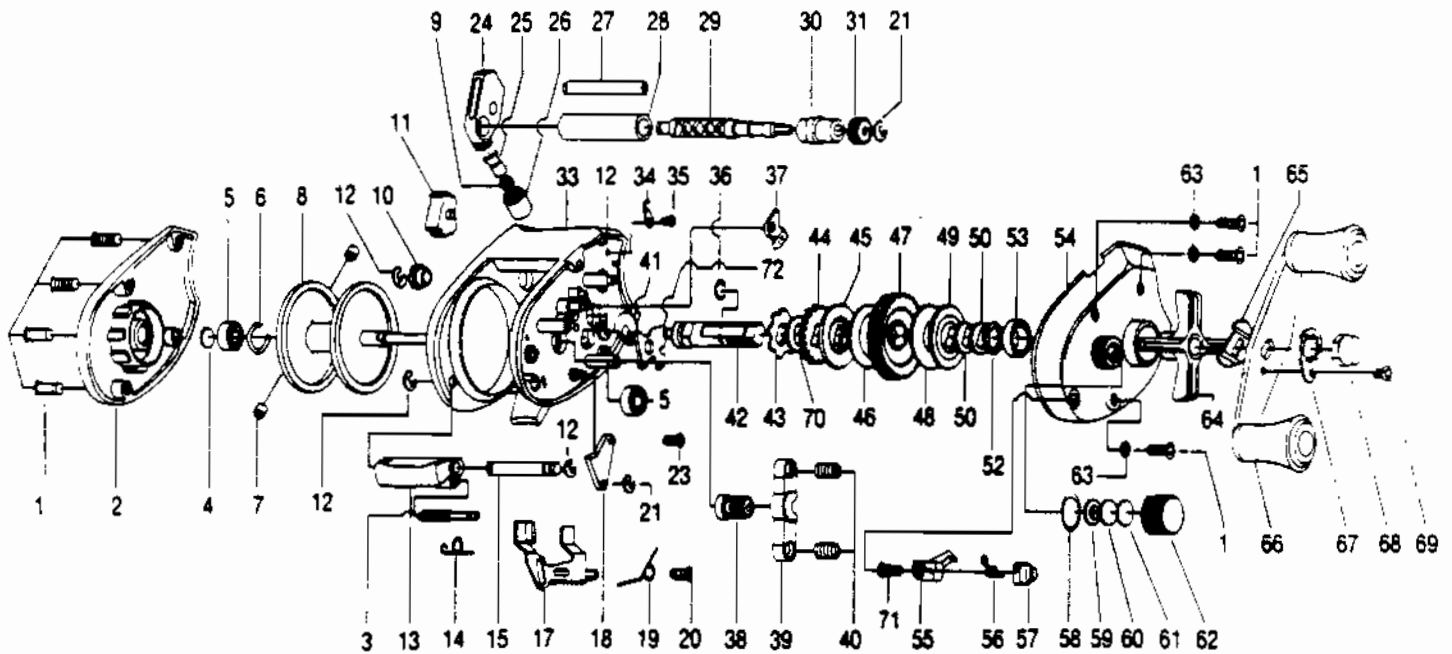

QUANTUM[®] PROLITE

Key No.	Part No.	Description
1	VX4352	RIGHT SIDE COVER SCREW
2	GW323	LEFT SIDE COVER
3	GW036	THUMB BAR PIN
4	VX4255	SPOOL TENSION SHIM
5	VX4252	BALL BEARING (SPOOL SH)
6	VX4253	CLIP RING
7	GW044-1	CENTRIFUGAL BRAKESHOE-TAN
7	GW044-2	CENTRIFUGAL BRAKESHOE-RED
8	GW321	SPOOL ASSY.
9	CX4203	LINE GUIDE PAWL SPRING
10	VX4156	WORM SHAFT BUSHING
11	GW069	ANTI-REVERSE SWITCH
12	VX4152	E-CLIP (WORM SHAFT)
13	GW009	THUMB BAR
14	GW022	THUMB BAR SPRING
15	GW050	THUMB BAR SHAFT
17	GW039	RELEASE SLIDER
18	GW084	TRIP CAM
19	GW102	TRIP SPRING
20	GW057	SCREW-SLIDER RETAINER
21	ZX4657	RETAINER CLIP
23	GW107	CTR. SHAFT RET. SCREW
24	GW347	LINE GUIDE CARRIER
25	VX4202	LINE GUIDE PAWL
26	VX4204	LINE GUIDE CARRIER SCREW
27	GW061	STABILIZER BAR
28	GW016	LEVEL WIND GUARD
29	GW072	WORM SHAFT
30	NX068	WORM SHAFT BUSHING-RIGHT
31	GW085	LEVEL WIND GEAR
33	GW301	FRAME ASSY.
34	GW071	A/R SELECTOR SPRING
35	GW093	SCREW-A/R SELECTOR SPRG.
36	GW090	GEAR STACK RETAINER

WWW.REELDR.COM

Key No.	Part No.	Description
37	GW363	A/R PAWL ASSY
38	GW311	PINION GEAR ASSY.
39	GW025	PINION YOKE
40	GW040	YOKE SPRING
41	GW056	CRANK SHAFT BUSHING
42	GW008	CRANK SHAFT
43	GW083	TRIP RATCHET
44	GW091	A/R RATCHET
45	GW045	LOWER DRAG WASHER
46	GW060	LOWER DRAG DISC
47	GW012	DRIVE GEAR
48	GW059	UPPER DRAG DISC
49	GW048	UPPER DRAG WASHER
50	VX4662	SPRING D WASHER
52	GW035	BEARING WASHER
53	GW058	CENTER SHAFT BEARING
54	GW024	RIGHT SIDE COVER
55	GW037	FLIPPIN' ARM
56	GW089	SPRING-FLIPPIN' LEVER
57	GW087	FLIPPIN' LEVER
58	VX4250	DIAL FRICTION RING
59	GW099	FELT WASHER
60	VX4302	SPOOL TENSION KNOB WAS
61	VX4601	SPOOL TENSION KNOB CUS
62	VX4259	SPOOL TENSION KNOB
63	CW069	MYLAR WASHER
64	GW055	DRAG STAR
65	VX4660	HANDLE WASHER
66	GW318	HANDLE ASSY.
67	GX4703	HANDLE NUT LOCK
68	GX4702	HANDLE NUT
69	VX4704	HANDLE NUT LOCK SCREW
70	NX111	RATCHET WASHER
71	WX4510	FLIPPIN' LEVER SCREW