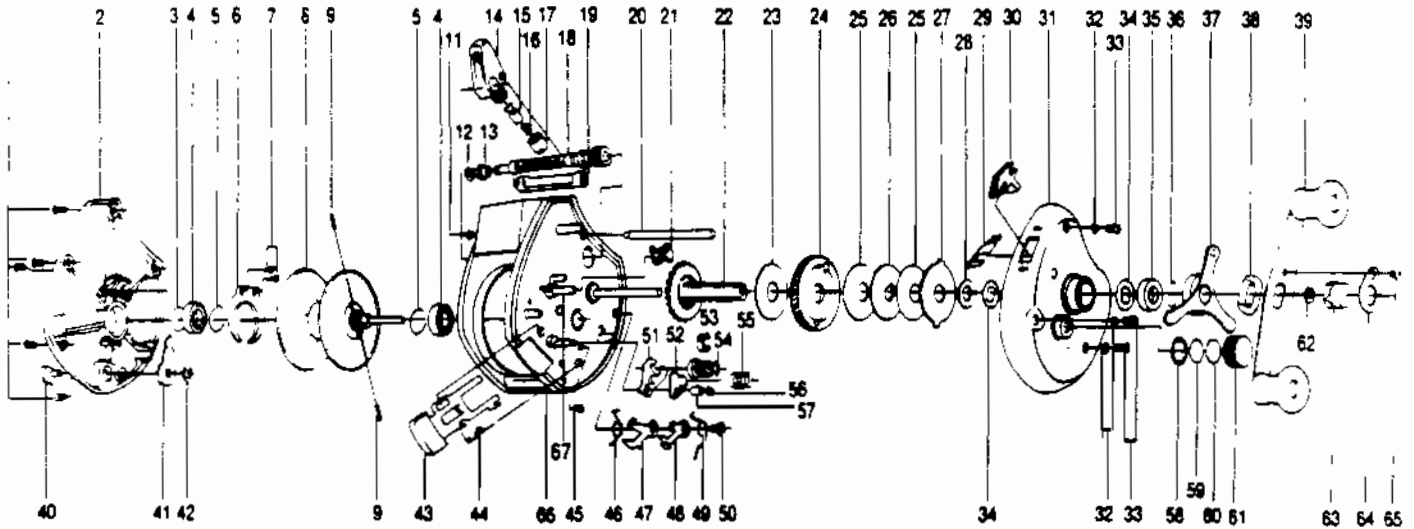

QUANTUM PRO4

Key No.	Part No.	Description	Key No.	Part No.	Description
1	VX4102	SIDE COVER SCREW	35	CW058	CRANK SHAFT BUSHING
2	CW023	LEFT SIDE COVER	36	GW090	GEAR STACK RETAINER
3	VX4255	SPOOL TENSION SHIM	37	CW355	DRAG KNOB ASSY.
4	CW017	BEARING (SPOOL)	38	VX4660	HANDLE WASHER
5	CW080	CLIP RING	39	CW318	HANDLE ASSY.
6	CW110	CLICKER SPRING	40	CW109	CLICKER SWITCH
7	CW107	SCREW CLICKER SPRING	41	CW114	CLICK PAWL
8	CW321	SPOOL ASSY.	42	CW4657	RETAINER CLIP
9	CW044	CENTRIFUGAL BRAKE SHOE	43	CW339	SLIDER ASSY.
11	VX4155	CARRIER GUIDE SCREW	44	VX4502	RELEASE SLIDER SPRING
12	VX4152	E-CLIP (WORM SHAFT)	45	CW099	SCREW SLIDER RETAINER
13	VX4151	WORM SHAFT ASSY.	46	VX4541	LATCH-BOTTOM SPRING
14	CW347	LINE GUIDE CARRIER ASSY.	47	VX4501	LATCH-BOTTOM
15	CX4203	LINE GUIDE PAWL SPRING	48	VX4503	LATCH-TOP
16	VX4202	LINE GUIDE PAWL	49	VX4543	LATCH-TOP SPRING
17	VX4204	LINE GUIDE CARRIER SCREW	50	VX4505	LATCH SCREW
18	CW372	WORM SHAFT ASSY.	51	VX4401	PINION YOKE
19	CW016	LEVEL WIND GUARD	52	VX4411	SPRING ANCHOR
20	CW061	STABILIZER BAR	53	VX4400	PINION COLLAR
21	CW363	A/R PAWL ASSY.	54	CW311	PINION ASSY.
22	CW308	DRIVE SHAFT ASSY.	55	VX4403	YOKE SPRING
23	CW060	DRAG DISC - LOWER	56	VX4243	E-CLIP
24	CW012	DRIVE GEAR	57	VX4412	CONICAL SPRING
25	CW059	DRAG DISC - MIDDLE	58	VX4258	TENSION KNOB RING
26	CW056	DRAG WASHER - MIDDLE	59	VX4302	SPOOL TENSION KNOB WAS
27	CW048	DRAG DISC - UPPER	60	VX4601	SPOOL TENSION KNOB CUS
28	VX4302	SPOOL TENSION KNOB WASHER	61	VX4259	SPOOL TENSION KNOB
29	CW071	A/R SELECTOR SPRING	62	VX4657	E-CLIP (CRANK SHAFT)
30	CW064	A/R SELECTOR SWITCH	63	GX4702	HANDLE NUT
31	CW024	RIGHT SIDE COVER	64	GX4703	HANDLE NUT LOCK
32	CW069	MYLAR WASHER	65	VX4704	HANDLE NUT LOCK SCREW
33	VX4102	SIDE COVER SCREW	66	CW301	FRAME ASSY
34	VX4662	SPRING D WASHER	67	CX4403	PINION YOKE SPRING