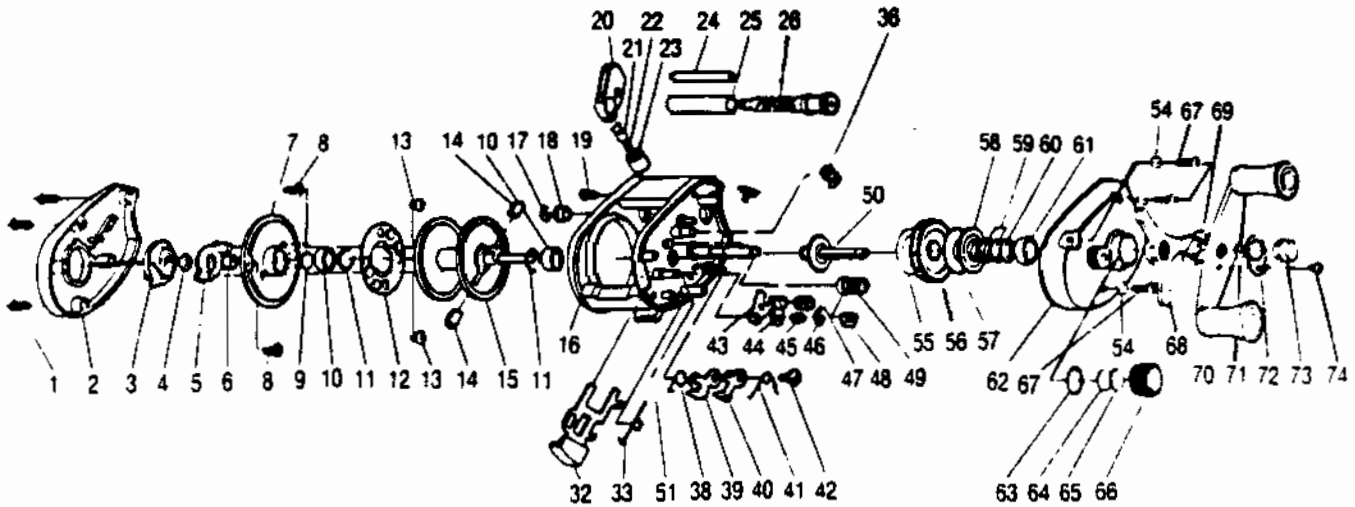

## KEY PART

NO.	NO.	DESCRIPTION
	KX4110	L-SIDE PLT. SCR. WSHR.
1	VX4102	SIDE COVER SCREW
2	PX323	LEFT SIDE COVER
3	VX4303	MAGNET CONTROL DIAL
4	VX4250	DIAL FRICTION RING
5	VX4261	SLIDE CAM
6	VX4301	SLIDE CAM SPRING
7	VX4108	SPOOL COVER
8	VX4106	SPOOL COVER SCREW
9	VX4255	SPOOL TENSION SHIM
10	VX4252	BALL BEARING (SPOOL SH)
11	VX4253	CLIP RING
12	VX4257	MAGNET PLATE ASSY
13	VX4602	MAGNET PLATE SCREW
14	VX4603	CENTRIFUGAL BRAKE SHOE
15	VX4251	SPOOL ASSY
16	VX4051	FRAME ASSY.
17	VX4152	E-CLIP (WORM SHAFT)
18	VX4156	WORM SHAFT BUSHING
19	VX4155	CARRIER GUIDE SCREW
20	VX4201	LINE GUIDE CARRIER
21	VX4202	LINE GUIDE PAWL
22	CX4203	LINE GUIDE PAWL SPRING
23	VX4204	LINE GUIDE CARRIER SCREW
24	VX4159	CARRIER GUIDE
25	VX4158	WORM SHAFT GUIDE
26	VX4151	WORM SHAFT ASSY.
32	VX4402	RELEASE SLIDER (ASSY.)
33	VX4502	RELEASE SLIDER SPRING
35	VX4656	E-CLIP (SLIDER)
36	VX4452	A/R PAWL
38	VX4541	LATCH-BOTTOM SPRING
39	VX4501	LATCH-BOTTOM

## KEY PART

NO.	NO.	DESCRIPTION
40	VX4503	LATCH-TOP
41	VX4543	LATCH-TOP SPRING
42	VX4505	LATCH SCREW
43	VX4401	PINION YOKE
44	VX4411	SPRING ANCHOR
45	VX4412	CONICAL SPRING
46	VX4243	E-CLIP
47	VX4403	YOKE SPRING
48	VX4400	PINION COLLAR
49	VX4256	PINION GEAR
50	VX4652	CRANK SHAFT ASSY.
51	CW099	SCREW SLIDER RETAINER
54	CW069	MYLAR WASHER
55	VX4659	DRAG B WASHER (L)
56	VX4651	DRIVE GEAR
57	VX4666	DRAG B WASHER (U)
58	VX4667	DRAG D WASHER (U)
59	VX4662	SPRING D WASHER
60	VX4200	BEARING COLLAR
61	VX4254	BALL BEARING (CRANK SH)
62	VX4103	RIGHT SIDE COVER
63	VX4258	TENSION KNOB RING
64	VX4302	SPOOL TENSION KNOB WAS
65	VX4601	SPOOL TENSION KNOB CUS
66	VX4259	SPOOL TENSION KNOB
67	VX4352	RIGHT SIDE COVER SCREW
68	VX4663	STAR DRAG ASSY.
69	VX4660	HANDLE WASHER
70	VX4701	HANDLE ASSY.
71	VX4657	E-CLIP (CRANK SHAFT)
72	GX4703	HANDLE NUT LOCK
73	GX4702	HANDLE NUT
74	VX4704	HANDLE NUT LOCK SCREW