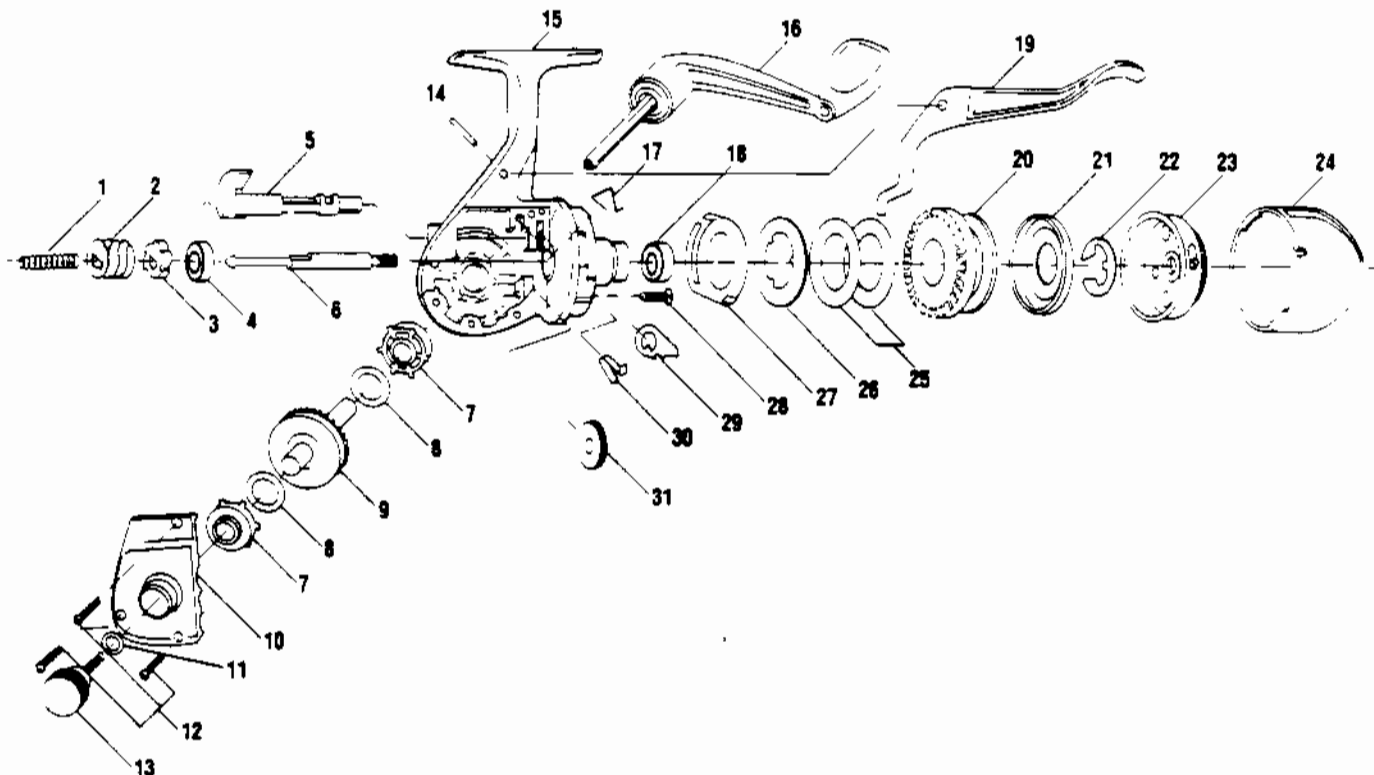

QUANTUM MT1

Key No.	Part No.	Description
1	BJ020	Center Shaft Spring
2	VE011	Pinion
3	VE091	Anti-Reverse Ratchet
4	BJ017	Center Shaft Bearing
5	VE002	Anti-Reverse Switch
6	VE015	Center Shaft
7	VE026	Crank Gear Bushing
8	VE106-2	Shim, Crank Gear .004
8	VE106-3	Shim, Crank Gear .002
9	VE012	Crank Gear
10	VE023	Body Cover
11	VE107	Washer Handle Screw Cap
12	VE126	Screw, Body Cover
13	VE068	Handle Screw Cap
14	VE172	Pin (Trigger)
15	VE301	Body Assembly

WWW.REELDR.COM

Key No.	Part No.	Description
16	VE318	Crank Handle Assembly
17	VE061	Anti-Reverse Actuator
18	KE317	Bearing Assembly
19	TE350-2	Trigger Assembly
20	BE321-4	Spool Assembly
21	BE036	Spool Lip
22	XZ034	Spool Clip
23	BE310-2	Spinner Head Assembly
24	VE324	Front Cover Assembly
25	BJ108	Flat Washer (Drag)
26	BJ040	Spool Washer
27	BJ027	Clutch Ring
28	BJ054-2	Clutch Screw
29	VE060	Anti-Reverse Pawl
30	VE030	A/R Switch Spring
31	BJ032	Clutch Wheel

Prices subject to change without notice. Prices do not include postage and handling.

PLEASE ORDER BY PART NUMBER

Rev. 5/93

Zebco Division Brunswick Corporation, Box 270, Tulsa, OK 74101 USA 918-836-5581