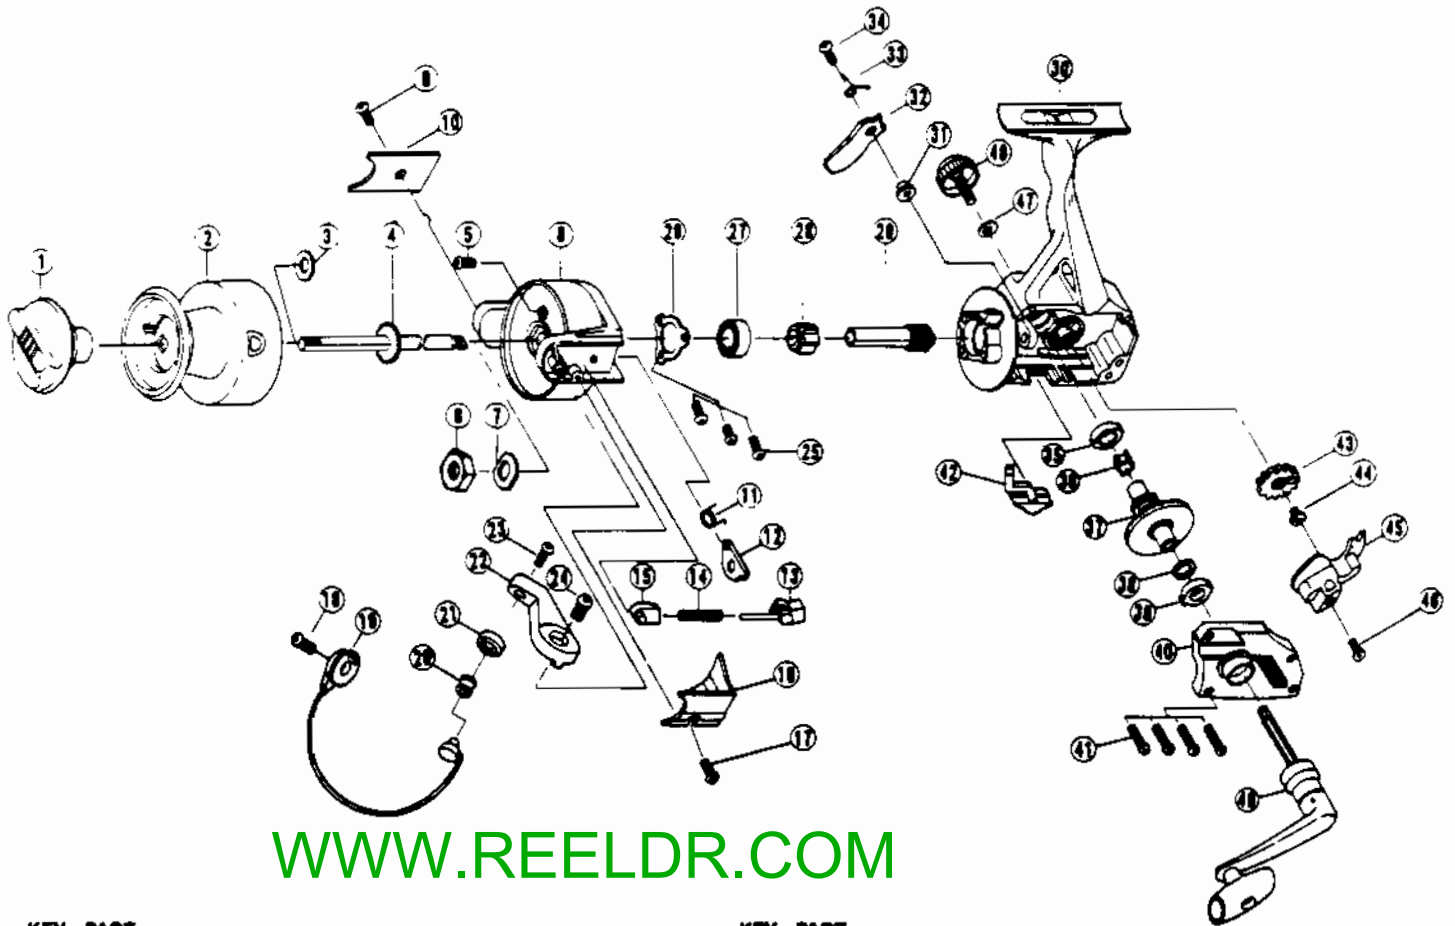

# QUANTUM LS6

[WWW.REELDR.COM](http://WWW.REELDR.COM)

KEY NO.	PART NO.	DESCRIPTION
1	UL332-2	Drag Knob Assy.
2	UL321-2	Spool Assy.
3	UL046	Spool Adj. Washer
4	UL315	Main Shaft Assy.
5	UL094	Rotor Nut Lock Screw
6	UL006	Rotor Nut
7	UL065	Rotor Retainer Washer
8	UL009-2	Rotor
9	UL085	Kick Lever Cover Screw
10	UL024	Kick Lever Cover
11	UL049	Kick Lever Spring
12	UL019	Kick Lever
13	UL031	Spring Shaft
14	UL022	Bail Spring
15	UL020	Spring Holder
16	UL087	Bail Spring Cover
17	UL085	Bail Spring Cover Screw
18	UL051	Bail Holder Screw
19	UL347	Bail Assy.
20	UL004	Line Roller
21	UL017	Bail Collar
22	UL007	Arm Lever
23	UL108	Bail Screw
24	UL107	Arm Lever Screw
25	UL080	Bearing Plate Screw

KEY NO.	PART NO.	DESCRIPTION
26	UL040	Bearing Plate
27	UL028	Ball Bearing
28	UL060	Ratchet
29	UL011	Pinion Gear
30	UL001-2	Body
31	UL091	Stopper Bushing
32	UL063	Stopper
33	UL061	Stopper Spring
34	UL083	Stopper Screw
35	UL013	Body Bushing
36	UL086	Silent Cam
37	UL012	Drive Gear
38	UL026	Drive Gear Adj. Washer
39	UL013	Body Cover Bushing
40	UL023-2	Body Cover
41	UL057	Body Cover Screw
42	UL059	Stopper Lever
43	UL053	Oscillating Gear
44	UL035	O/S Gear Screw
45	UL081	O/S Slider
46	UL161	O/S Screw
47	UL076	Handle Cap Washer
48	UL073	Handle Screw Cap
49	UL318	Handle Assy.

**PLEASE ORDER BY PART NUMBER**

Rev. 7/92

Zebco Division Brunswick Corporation, Box 270, Tulsa, OK 74101 USA 918-836-5581