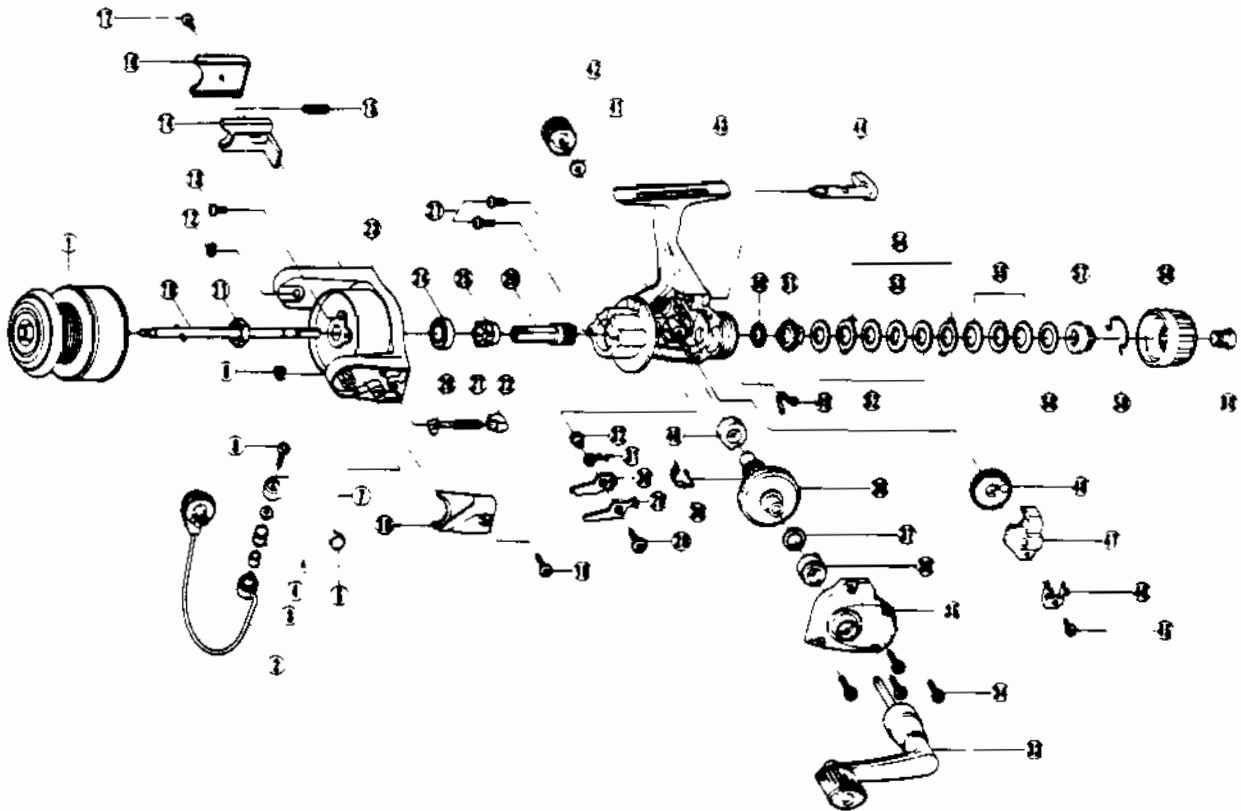

# QUANTUM LS3

Key No.	Part No.	Description
1	JU321-2	SPOOL ASSEMBLY
2	GU347-4	BAIL ASSEMBLY
3	MT016-2	LINE ROLLER BUSHING
4	MT004	LINE ROLLER
5	GU051-4	ARM LEVER PIN
6	GU105-7	WASHER-LINE ROLLER
7	NU007	ARM LEVER
8	KQ108	BAIL SCREW
9	KQ034	E-CLIP
10	JU315	MAIN SHAFT
11	GU006-2	ROTOR NUT
12	KQ034	E-CLIP
13	GU077-4	SCREW ROTOR NUT LOCK
14	JU019	KICK LEVER
15	KQ049	KICK LEVER SPRING
16	JU046	KICK LEVER COVER
17	GU077-2	SCREW
18	GU077-2	SCREW
19	NU087	ARM LEVER SP/COVER
20	QL031	SPRING SHAFT
22	QL020	SPRING HOLDER
23	JU009-2	ROTOR
24	AQ028-6	BALL BEARING
25	JU060	RATCHET GEAR
26	JU011	PINION GEAR
27	JU077	SCREW BEARING
28	GU077-5	SCREW-STOPPER
29	JU063	STOPPER A
30	JU074	STOPPER B

WWW.REELDR.COM

Key No.	Part No.	Description
31	JU061	STOPPER SPRING
32	GU091-2	STOPPER BUSHING
33	GU318-4	HANDLE ASSEMBLY
34	JU057	SCREW-BODY COVER
35	JU023-2	BODY COVER
36	JU027	BODY COVER BUSHING
37	GU105-13	D/G ADJ. WASHER
40	JU027	BODY COVER BUSHING
41	GU105	WASHER-HANDLE SCREW CAP
42	GU073	HANDLE SCREW CAP
43	JU001-2	BODY
44	GU090	STOPPER LEVER
45	JU100	SCREW-OSC. RETAINER
46	JU078	RETAINER-OSC. SLIDER
47	JU025	OSC. SLIDER
48	JU053	OSCILLATION GEAR
49	GU089	STOPPER LEVER SPRING
50	GU105-17	WASHER-DRAG FRICTION
51	JU075	METAL GEAR
52	GU105-18	WASHER-DRAG B
53	JU080	WASHER-DRAG D
54	JU081	WASHER-DRAG A
55	JU043	DRAG SPRING
56	GU105-19	DRAG ADJ. WASHER
57	JU066	DRAG NUT
58	JU083	DRAG CLICK CLAW
59	JU032	DRAG KNOB
60	JU101	DRAG KNOB SCREW

Prices subject to change without notice. Prices do not include postage and handling.

**PLEASE ORDER BY PART NUMBER**

Rev. 5/93

Zebco Division Brunswick Corporation, Box 270, Tulsa, OK 74101 USA 918-836-5581