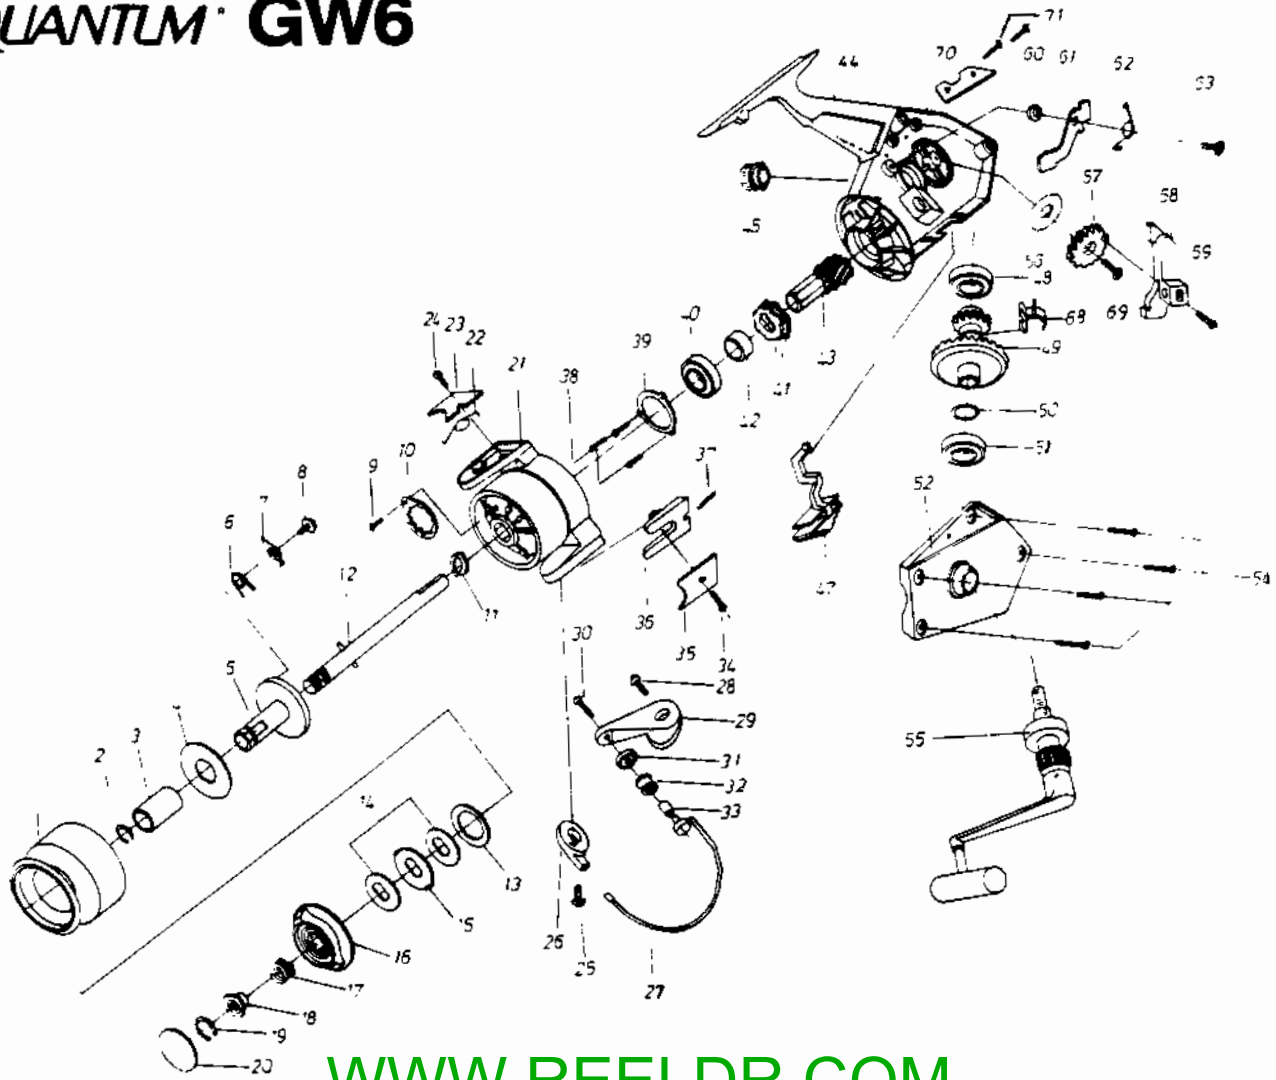

QUANTUM® GW6

WWW.REELDR.COM

**KEY PART
NO. NO.**

1	EL321	SPOOL ASSY. (1-8,13-15)
4	WK163	SPOOL RETAINER BUSHING
9	UK058	NUT RING SCREW
10	WK088	ROTOR NUT RING
11	WK006	ROTOR NUT
12	WK315	CENTER SHAFT
13	WK046	DRAG WASHER 'C'
14	WK039	DRAG WASHER 'B'
16	EL050	DRAG KNOB ASSY. (16-20)
21	EL009	ROTOR
22	WK022	ARM LEVER SPRING
23	WK087	ARM LEVER COVER
24	UK085	ARM LEVER COVER SCREW
25	UK048	BAIL HOLDER SCREW
26	WK345	BAIL HOLDER
27	XK346	BAIL WIRE
28	UK051	ARM LEVER SCREW
29	WK007	ARM LEVER
30	UK108	LINE SLIDER SCREW
31	WK017	LINE SLIDER COLLAR
32	WK004	LINE ROLLER
33	UK016	LINE ROLLER BUSHING
34	UK037	BAIL HOLDER COVER SCREW
35	WK024	BAIL HOLDER COVER
36	WK019	KICK LEVER
37	UK049	KICK LEVER SPRING
38	UK080	BEARING COVER SCREW
39	WK040	BEARING COVER
40	WK028	PINION BEARING

**KEY PART
NO. NO.**

41	WK060	STOPPER GEAR
42	WK126	PINION COLLAR
43	EL011	PINION
44	EL001	BODY
45	WK073	DUST COVER
47	WK059	ANTI-REVERSE SWITCH
48	DL157	BODY BEARING
49	EL012	CRANK GEAR
50	WK026	CRANK GEAR WASHER
51	DL157	BODY BEARING
52	EL023	SIDE PLATE
54	WK057	SIDE PLATE SCREW
55	EL318	HANDLE ASSY.
56	WK165	OSC. GUIDE WASHER
57	WK053	OSCILLATOR GEAR
58	WK025	OSCILLATOR GUIDE
59	WK084	CENTER SHAFT SCREW
60	WK014	STOPPER SUPPORT BUSHING
61	WK063	STOPPER
62	WK061	STOPPER SPRING
63	UK089	STOPPER SCREW
64	UK166	STOPPER SUPPORT
68	WK086	SLIDING SPRING
70	UK167	OSC. GUIDE SUPPORT
71	UK168	OSC. SUPPORT SCREW
72	WK065	ROTOR RETAINER WASHER
73	DL109	PINION WASHER