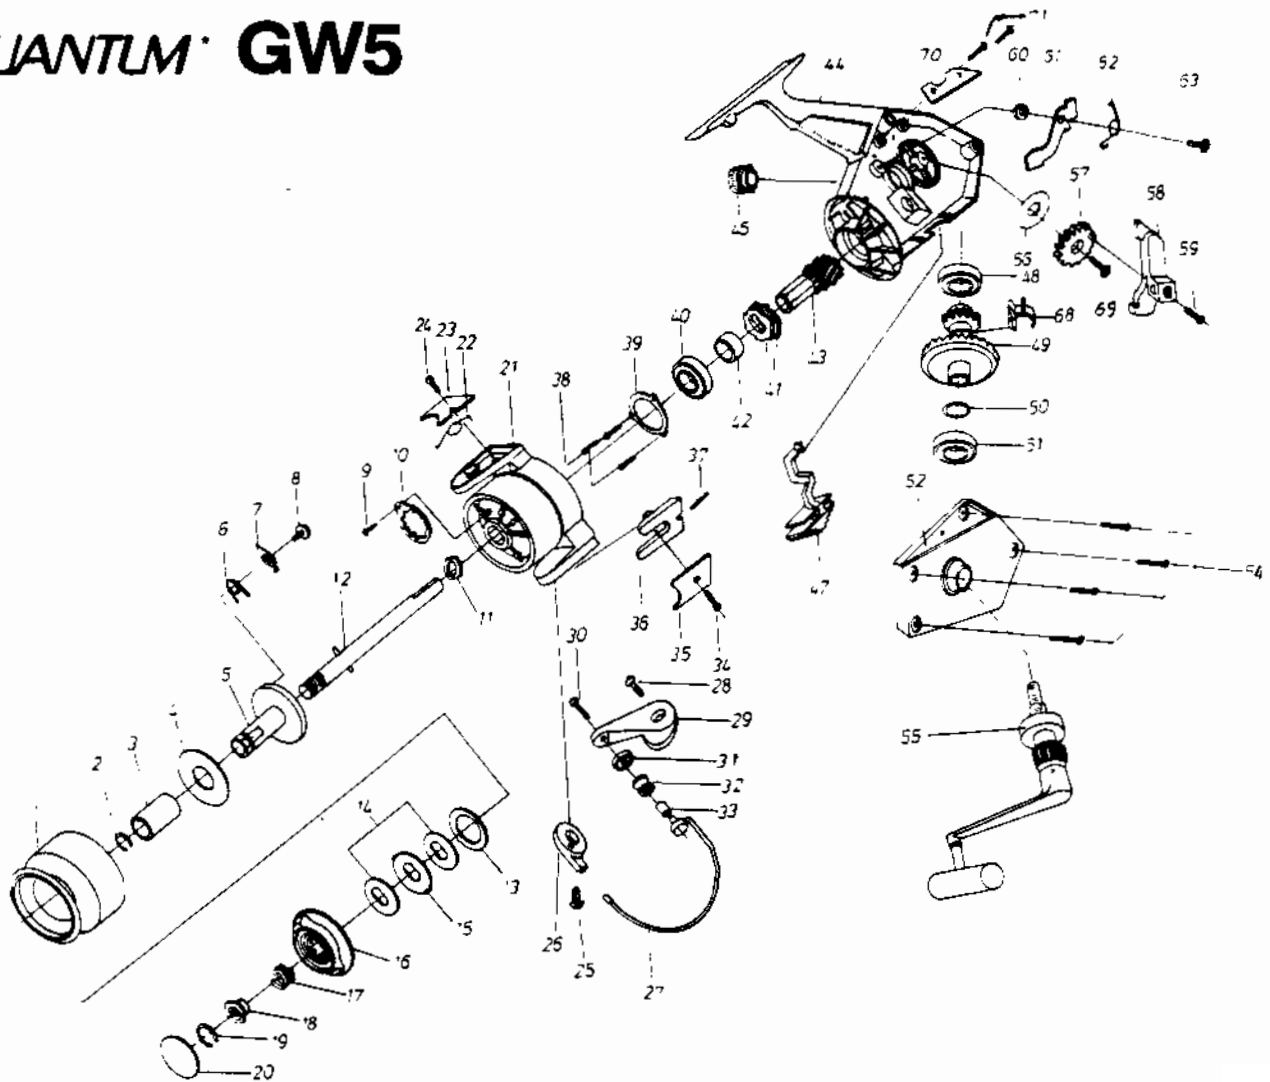

QUANTUM GW5

**KEY PART
NO. NO.**

1	DL321	SPOOL ASSY. (1-8,13-15)
4	WK163	SPOOL RETAINER BUSHING
9	UK058	NUT RING SCREW
10	WK088	ROTOR NUT RING
11	WK006	ROTOR NUT
12	WK315	CENTER SHAFT
13	WK046	DRAG WASHER 'C'
14	WK039	DRAG WASHER 'B'
16	DLO50	DRAG KNOB ASSY. (16-20)
21	DLO09	ROTOR
22	WK022	ARM LEVER SPRING
23	WK087	ARM LEVER COVER
24	UK085	ARM LEVER COVER SCREW
25	UK048	BAIL HOLDER SCREW
26	WK345	BAIL HOLDER
27	WK346	BAIL WIRE
28	UK051	ARM LEVER SCREW
29	WK007	ARM LEVER
30	UK108	LINE SLIDER SCREW
31	WK017	LINE SLIDER COLLAR
32	WK004	LINE ROLLER
33	UK016	LINE ROLLER BUSHING
34	UK037	BAIL HOLDER COVER SCREW
35	WK024	BAIL HOLDER COVER
36	WK019	KICK LEVER
37	UK049	KICK LEVER SPRING
38	UK080	BEARING COVER SCREW
39	WK040	BEARING COVER
40	WK028	PINION BEARING

**KEY PART
NO. NO.**

41	WK060	STOPPER GEAR
42	WK126	PINION COLLAR
43	DLO11	PINION
44	DLO01	BODY
45	WK073	DUST COVER
47	WK059	ANTI-REVERSE SWITCH
48	DL157	BODY BEARING
49	DLO12	CRANK GEAR
50	WK026	CRANK GEAR WASHER
51	DL157	BODY BEARING
52	DLO23	SIDE PLATE
54	WK057	SIDE PLATE SCREW
55	DL318	HANDLE ASSY.
56	WK165	OSC. GUIDE WASHER
57	WK053	OSCILLATOR GEAR
58	WK025	OSCILLATOR GUIDE
59	WK084	CENTER SHAFT SCREW
60	WK014	STOPPER SUPPORT BUSHING
61	WK063	STOPPER
62	WK061	STOPPER SPRING
63	UK089	STOPPER SCREW
64	UK166	STOPPER SUPPORT
68	WK086	SLIDING SPRING
69	WK078	OSC. GEAR SCREW
70	UK167	OSC. GUIDE SUPPORT
71	UK168	OSC. SUPPORT SCREW
72	YK065	ROTOR RETAINER WASHER
73	DL109	PINION WASHER

WWW.REELDR.COM

Prices subject to change without notice. Prices do not include postage and handling.

PLEASE ORDER BY PART NUMBER

Rev. 11/90

Zebco Division Brunswick Corporation, Box 270, Tulsa, OK 74101 USA 918-636-5581