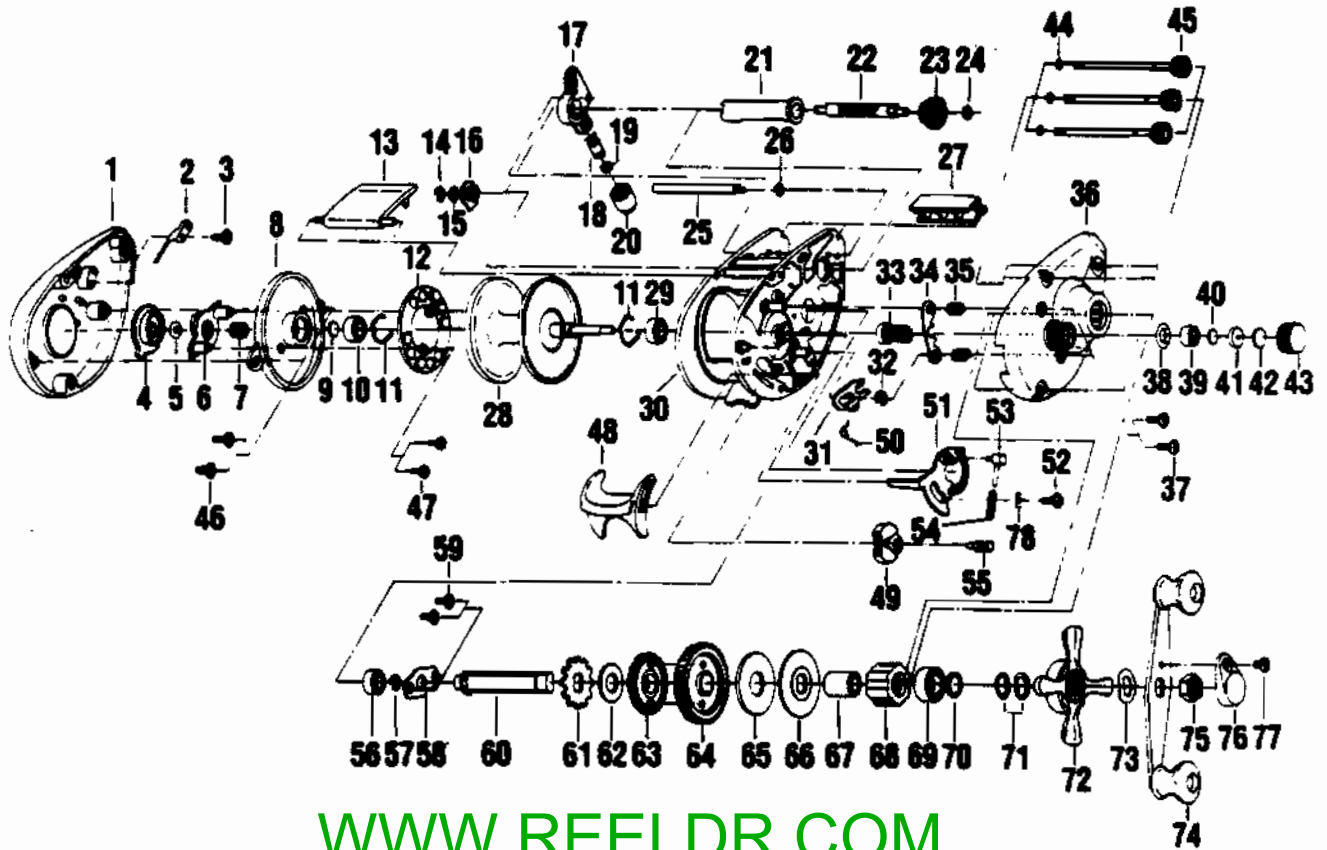

QUANTUM EX500

WWW.REELDR.COM

KEY PART

NO.	NO.	DESCRIPTION
1	SW023	Left Side Cover
2	QW108	Clicker
3	QW125	Screw - Clicker
4	SW026	Magnet Control Dial
5	CX4250	Dial Friction Ring
6	QW028	Slide Cam
7	CX4301	Slide Cam Spring
8	QW051	Spool Cover
9	QW032-1	Spool Tension Shim
10	QW017	Bearing
11	QW080	Clip Ring
12	QW330	Magnet Plate Assy.
13	SW027	Hood
14	ZX4657	E-Clip (Worm Shaft)
15	QW035-3	Washer (Worm Shaft)
16	QW067	Worm Shaft Bushing
17	QW347	Line Guide Carrier
18	QW006	Line Guide Pawl
19	QW035-3	Washer (L/G Pawl)
20	QW007	Line Guide Carrier Screw
21	QW018	Worm Shaft Guide
22	QW072	Worm Shaft
23	QW085	Level Wind Gear
24	VX4243	E-Ring (L/W Gear)
25	QW061	Stabilizer Bar
26	VX4243	E-Ring (Stabilizer Bar)

KEY PART

NO.	NO.	DESCRIPTION
27	SW099	Front Support
28	QW321	Spool Assy.
29	SW017	Bearing
30	SW001	Frame
31	SW077	Kick Lever
32	CX4152	E-Ring (Kick Lever)
33	SW311	Pinion Gear
34	SW025	Pinion Yoke
35	QW040	Spring-Pinion Yoke
36	SW324	Right Side Cover
37	QW053-2	Screw (Rt. Side Cover)
38	CX4258	Tension Knob Ring
39	SW117	Bearing
40	QW032-1	Washer - Spool Tension
41	QW061	Collar
42	QW082	Cushion Washer - Spool
43	QW033	Spool Tension Knob
44	QW073	Ring - Thumb Screw Ret.
45	QW374	Thumb Screw
46	QW125	Screw - Spool Cover
47	QW076	Screw - Magnet Ring
48	SW009	Thumb Bar
49	SW087	Flippin' Switch
50	QW097	Spring - Kick Lever
51	SW039	Release Slider
52	QW076	Screw Release Slider