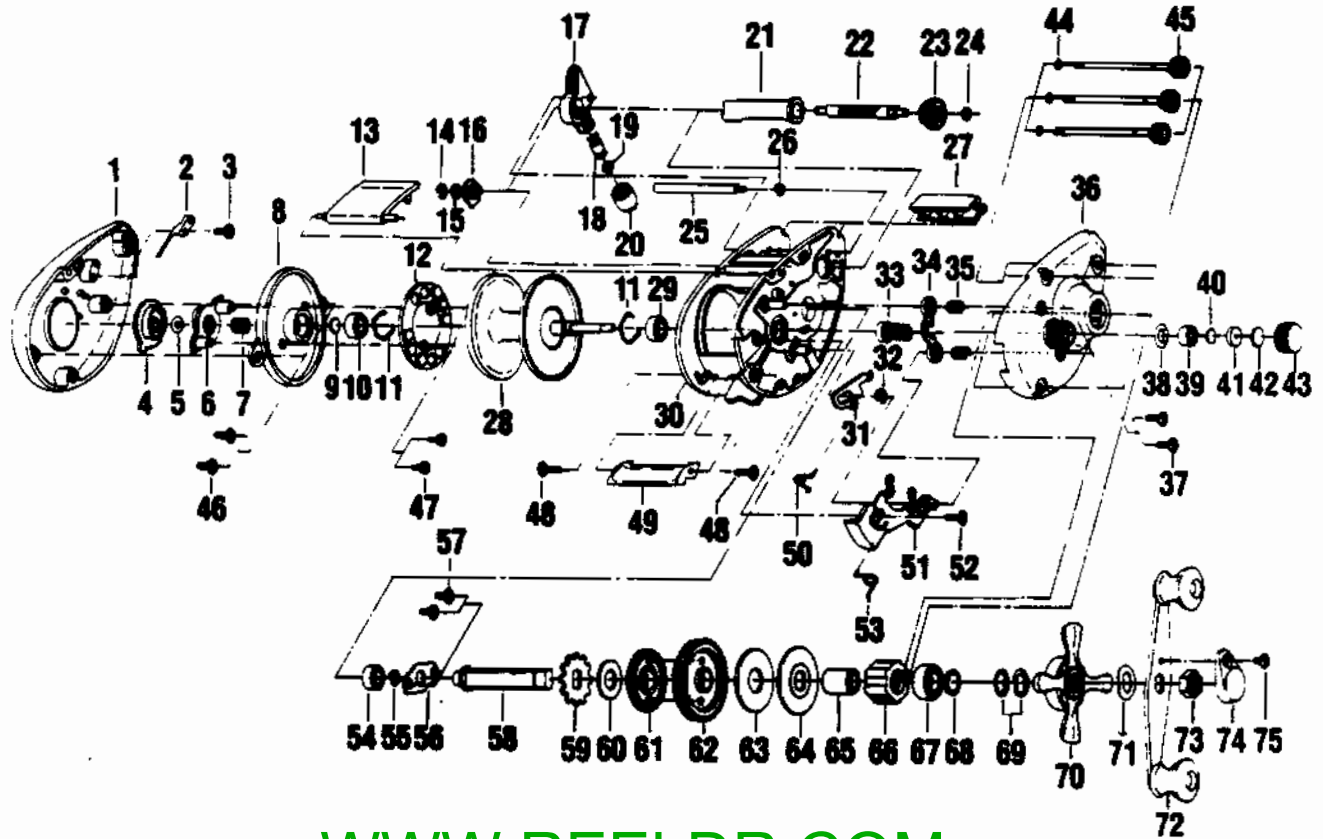

QUANTUM EX400

WWW.REELDR.COM

KEY PART NO. NO.

KEY PART NO.	NO.	DESCRIPTION
1	RW023	Left Side Cover
2	QW108	Clicker
3	QW125	Screw - Clicker
4	QW026	Magnet Control Dial
5	CX4250	Dial Friction Ring
6	QW028	Slide Cam
7	CX4301	Slide Cam Spring
8	QW051	Spool Cover
9	QW032-1	Spool Tension Shim
10	SW017	Bearing
11	QW060	Clip Ring
12	QW330	Magnet Plate Assy.
13	RW027	Hood
14	ZX4657	E-Clip (Worm Shaft)
15	QW035-3	Washer (Worm Shaft)
16	QW067	Worm Shaft Bushing
17	QW347	Line Guide Carrier
18	QW006	Line Guide Pawl
19	QW035-3	Washer (L/G Pawl)
20	QW007	Line Guide Carrier Screw
21	QW016	Worm Shaft Guide
22	QW072	Worm Shaft
23	QW085	Level Wind Gear
24	VX4243	E-Ring (L/W Gear)
25	QW061	Stabilizer Bar

KEY PART NO. NO.

KEY PART NO.	NO.	DESCRIPTION
26	VX4243	E-Ring (Stabilizer Bar)
27	RW099	Front Support
28	QW321	Spool Assy.
29	SW017	Bearing
30	QW001	Frame
31	QW077	Kick Lever
32	CX4152	E-Ring (Kick Lever)
33	QW311	Pinion Gear
34	QW025	Pinion Yoke
35	QW040	Spring-Pinion Yoke
36	RW324	Right Side Cover
37	QW053-2	Screw (Rt. Side Cover)
38	CX4258	Tension Knob Ring
39	SW117	Bearing
40	QW032-1	Washer - Spool Tension
41	QW061	Collar
42	QW082	Cushion Washer - Spool
43	QW033	Spool Tension Knob
44	QW073	Ring - Thumb Screw Ret.
45	QW374	Thumb Screw
46	QW125	Screw - Spool Cover
47	QW076	Screw - Magnet Ring
48	QW050	Screw - Thumb Rest
49	QW009	Thumb Rest
50	QW097	Spring - Kick Lever