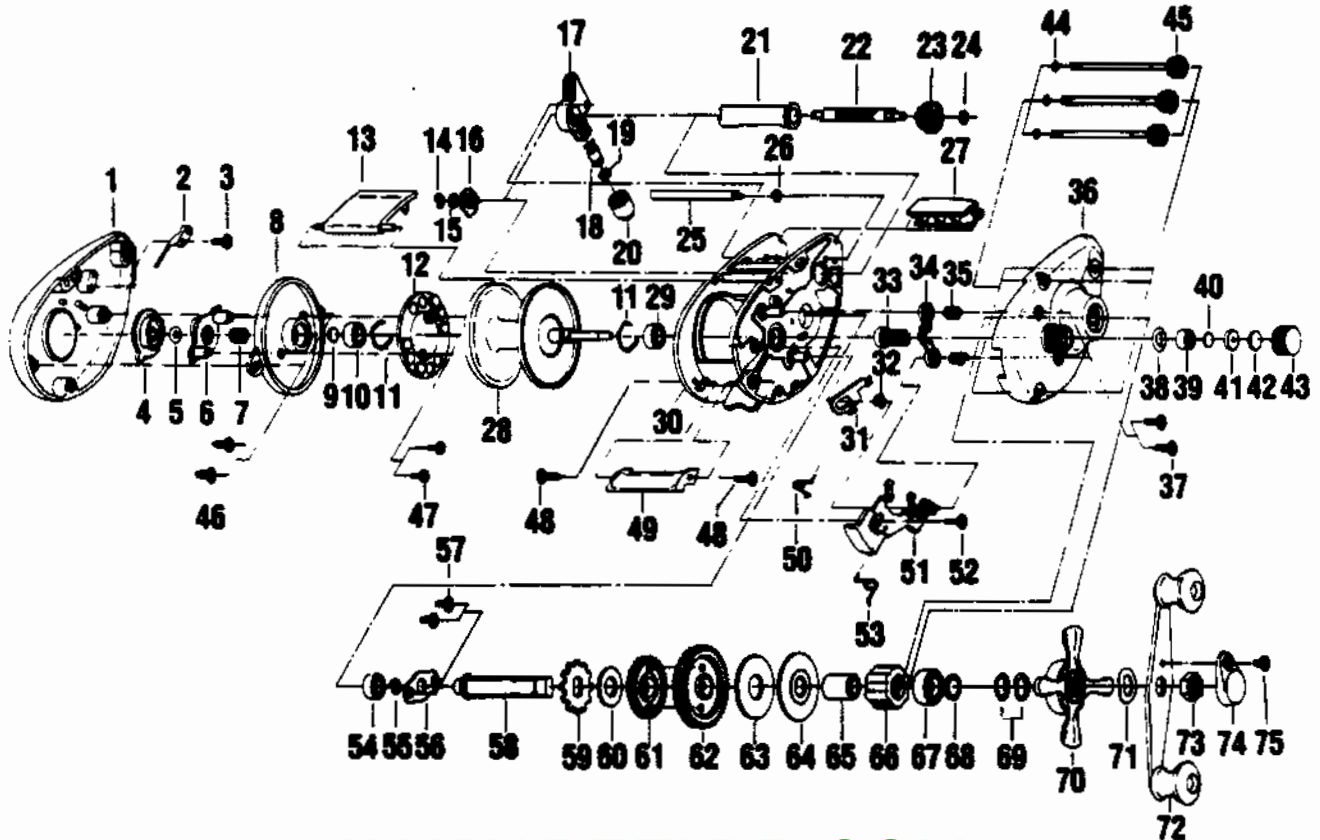

QUANTUM EX200

WWW.REELDR.COM

**KEY PART
NO. NO.**

NO.	NO.	DESCRIPTION
1	QW023	Left Side Cover
2	QW108	Clicker
3	QW125	Screw - Clicker
4	QW026	Magnet Control Dial
5	CX4250	Dial Friction Ring
6	QW028	Slide Cam
7	CX4301	Slide Cam Spring
8	QW051	Spool Cover
9	QW032-1	Spool Tension Shim
10	QW017	Bearing
11	QW080	Clip Ring
12	QW330	Magnet Plate Assy.
13	QW027	Hood
14	ZX4657	E-Clip (Worm Shaft)
15	QW035-3	Washer (Worm Shaft)
16	QW067	Worm Shaft Bushing
17	QW347	Line Guide Carrier
18	QW006	Line Guide Pawl
19	QW035-3	Washer (L/G Pawl)
20	QW007	Line Guide Carrier Screw
21	QW016	Worm Shaft Guide
22	QW072	Worm Shaft
23	QW085	Level Wind Gear
24	VX4243	E-Ring (L/W Gear)
25	QW061	Stabilizer Bar

**KEY PART
NO. NO.**

NO.	NO.	DESCRIPTION
26	VX4243	E-Ring (Stabilizer Bar)
27	QW089	Front Support
28	QW321	Spool Assy.
29	SW017	Bearing
30	QW001	Frame
31	QW077	Kick Lever
32	CX4152	E-Ring (Kick Lever)
33	QW311	Pinion Gear
34	QW025	Pinion Yoke
35	QW040	Spring-Pinion Yoke
36	QW324	Right Side Cover
37	QW063-2	Screw (Rt. Side Cover)
38	CX4258	Tension Knob Ring
39	QW117	Bearing
40	QW032-1	Washer - Spool Tension
41	QW081	Collar
42	QW082	Cushion Washer - Spool
43	QW033	Spool Tension Knob
44	QW073	Ring - Thumb Screw Ret.
45	QW374	Thumb Screw
46	QW125	Screw - Spool Cover
47	QW076	Screw - Magnet Ring
48	QW050	Screw - Thumb Rest
49	QW009	Thumb Rest
50	QW097	Spring - Kick Lever