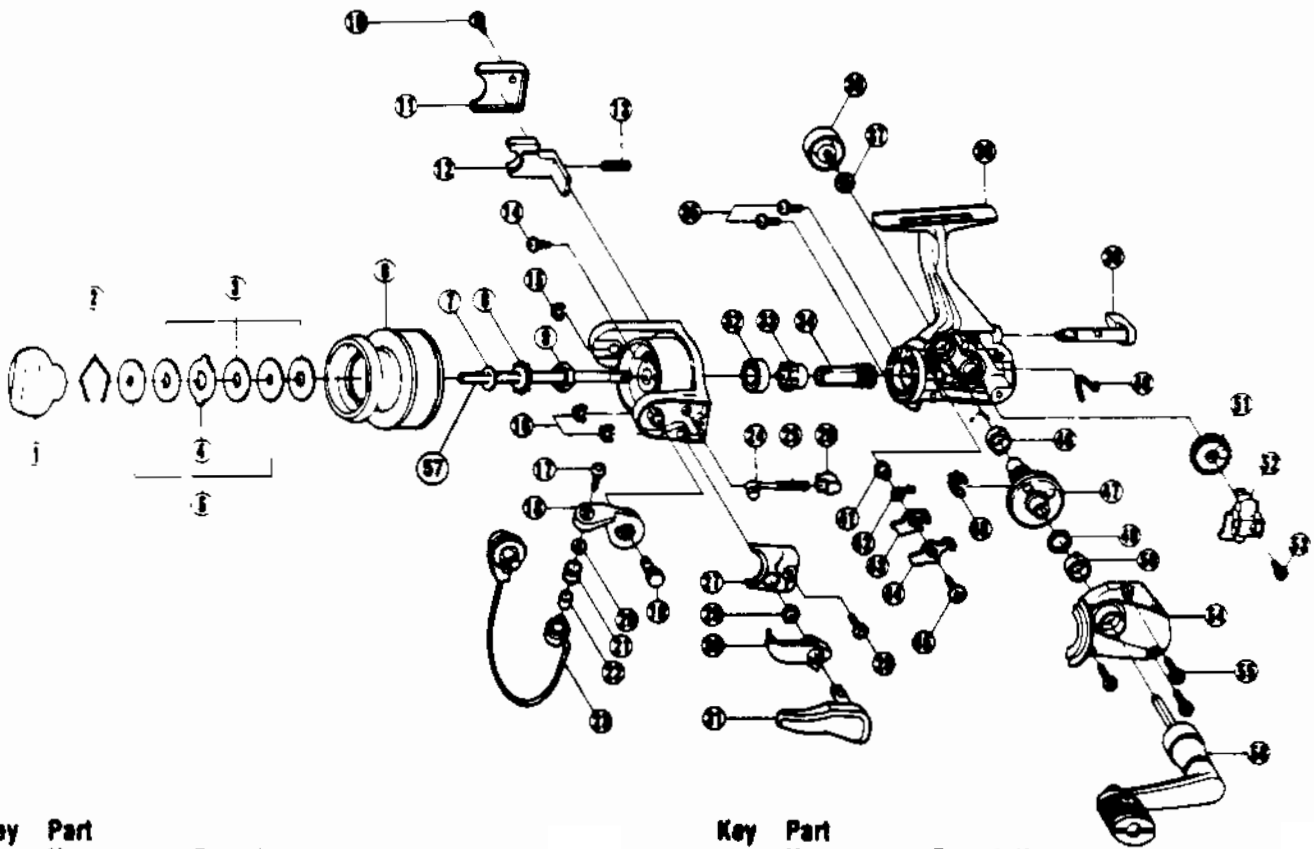

QUANTUM EX1

Key No.	Part No.	Description
1	GU332	Drag Knob Ass'y
2	GU038	Drag Retainer
3	GU105-5	Spool Washer "B"
4	GU081	Spool Washer "A"
5	GU080	Spool Washer "D"
6	GU321-4	Spool Ass'y
7	GU105-6	Spool Adj. Washer
8	A0068	Spool Click Gear
9	GU006	Rotor Nut
10	GU077-2	Kick Lever Cover Screw
11	GU046	Kick Lever Cover
12	GU019	Kick Lever
13	K0049	Kick Lever Spring
14	GU077-4	Rotor Nut Lock Screw
15	K0034	"E"-Clip
16	K0034	"E"-Clip
17	K0108	Bait Screw
18	GU007	Arm Lever
19	GU051	Arm Lever Pin
20	GU105-7	Line Roller Washer
21	MT004	Line Roller
22	MT016-2	Line Roller Bushing
23	GU347	Bait Ass'y
24	K0031	Spring Shaft
25	K0049-3	Arm Lever Spring
26	QL020	Spring Holder
27	GU087	Arm Lever Spring Cover
28	GU077-2	Arm Lever Spring Cover Screw

WWW.REELDR.COM

Key No.	Part No.	Description
29	NL096	Trip Link Spring
30	GU097	Trip Link Ass'y
31	GU115	Trip Lever Ass'y
32	A0028	Ball Bearing
33	PL060	Ratchet Gear
34	GU011	Pinion Gear
35	GU077	Bearing Screw
36	GU073	Handle Screw Cap
37	GU105	Handle Cap Washer
38	GU001-4	Body
39	GU090	Stopper Lever
40	GU089	Stopper Lever Spring
41	GU091	Stopper Bushing
42	GU061	Stopper Spring
43	GU063	Stopper "A"
44	GU074	Stopper "B"
45	GU077-5	Stopper Screw
46	GU027	Body Bushing
47	GU012	Drive Gear
48	GU088	Silent Cam
49	GU105-8	Drive Gear Adj. Washer
50	GU027	Body Cover Bushing
51	GU053	Oscillation Gear
52	GU025	Oscillation Slider
53	GU100	Main Shaft Screw
54	GU023-4	Body Cover
55	GU057	Body Cover Screw
56	GU318	Handle Ass'y
57	GU015	Main Shaft
58	GU009-4	Rotor

Prices subject to change without notice. Prices do not include postage and handling.

PLEASE ORDER BY PART NUMBER

Rev. 5/93

Zebco Division Brunswick Corporation, Box 270, Tulsa, OK 74101 USA 918-836-5581