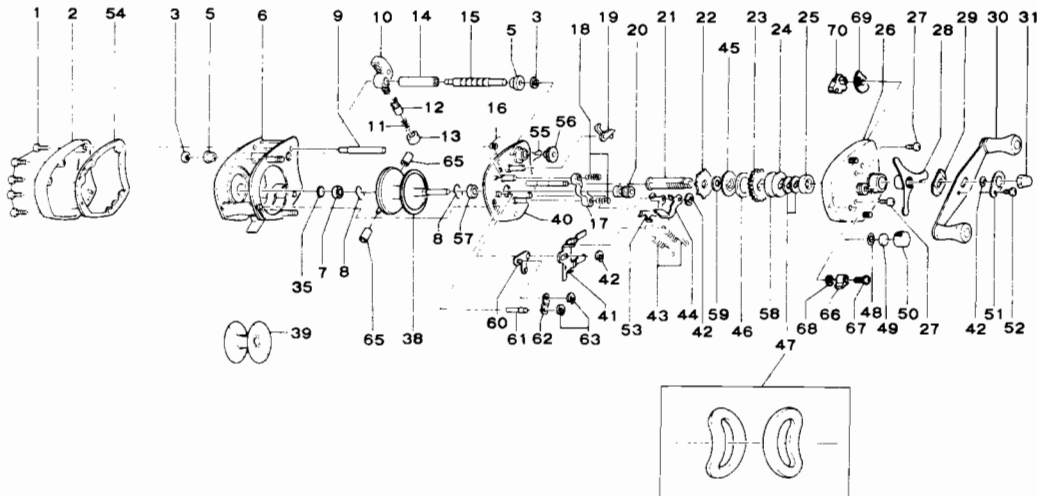

# QUANTUM<sup>®</sup> 441

**KEY PART  
NO. NO.**

NO. NO.	DESCRIPTION
1 CX4102	LEFT SIDE PLATE SCREW
2 ZX4101	LEFT SIDE PLATE
3 CX4152	WORM SHAFT RETAINER
5 CX4156	WORM GUARD BUSHING
6 ZX4051	FRAME
7 ZX4156	SPOOL SHAFT BUSHING (L)
8 CX4253	BEARING RETAINER
9 KX4159	FRAME POST
10 CX4201-1	LINE GUIDE
11 CX4203	LINE GUIDE PAWL SPRING
12 CX4202	LINE GUIDE PAWL
13 CX4204	PAWL CAP
14 CX4158	WORM SHAFT GUARD-BLK
15 CX4151-1	WORM SHAFT W/D GEAR
16 CX4502	SPOOL RELEASE SPRING
17 CX4401	PINION YOKE
18 CX4403	PINION YOKE SPRING
19 CX4452-1	DOUBLE ANTI-REV PAWL
20 ZX4256	PINION GEAR
21 ZX4652	DRIVE SHAFT
22 CX4451-1	RELEASE RATCHET
23 ZX4651	DRIVE GEAR
24 PX4659	DRAG WASHER B
25 CX4254	DRIVE SHFT BUSH
26 ZX4103	RIGHT SIDE PLATE
27 CX4352	RIGHT SIDE COVER SCREW
28 CX4663	STAR DRAG
29 CX4660	HANDLE WASHER
30 PX4701	HANDLE
31 CX4702	HANDLE NUT
35 CX4255	SPOOL TENSION SHIM A
38 ZX4251	SPOOL

**KEY PART  
NO. NO.**

NO. NO.	DESCRIPTION
39 CX4260	U SPOOL CONVERTER
40 ZX4351	SET PLATE
41 ZX4402	SPOOL RELEASE SLIDER
42 CX4656	RETAINER CLIP
43 CX4353	SET PLATE ACT. SPRING
44 ZX4503	SET PLATE ACTUATOR
45 PX4658-2	ANTI-REVERSE RATCHET
46 PX4661	DRAG WASHER A
47 CX4662	DRIVE SHAFT SPR. WSHR
48 CX4258	O RING
49 CX4302	SPOOL TENSION SHIM B
50 CX4259	SPOOL TENSION KNOB
51 CX4703	HANDLE NUT LOCK
52 CX4702	HANDLE NUT
53 ZX4501	SET PLATE ACTUATOR A
54 ZX4107	LEFT SIDE PLATE SPACER
55 CX4153	GEAR RETAINING CLIP
56 ZX4150	WORM SHAFT GEAR
57 ZX4157	SPOOL SHAFT BUSHING (R)
58 PX4664	DRAG WASHER C
59 CX4450	A/R RATCHET WASHER
60 ZX4406	THUMB BAR CAM
61 ZX4404	THUMB BAR SHAFT
62 ZX4405	THUMB BAR LINK
63 ZX4657	RETAINER CLIP
65 VX4603	CENTRIFUGAL BRAKE SHOE
66 WX4506	FLIPP'N LEVER
67 WX4510	FLIPP'N LEVER SCREW
68 ZX4508	SPRING - FLIPP'N LEVER
69 ZX4509	FLIPP'N SPRING SUPPORT
70 ZX4507	FLIPP'N ARM