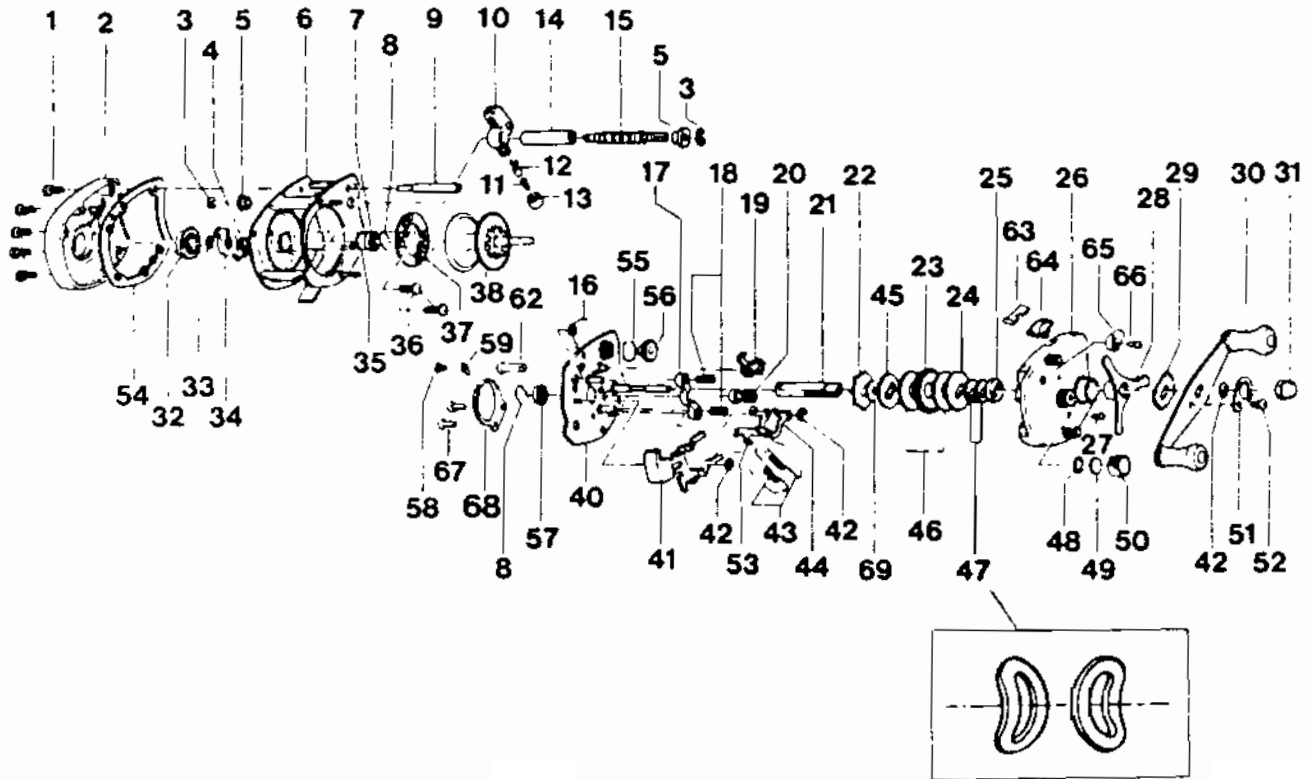

QUANTUM 1420MG

Key No.	Part No.	Description
1	LX 4102	Left Side Plate Screw
2	NX 4101	Left Side Plate
3	CX 4152	Worm Shaft Retainer
4	CX 4301	Magnet Retainer Spring
5	CX 4156	Worm Guard Bushing
6	FX 4051-1	Frame
7	CX 4252	Spool Shaft Bearing
8	CX 4253	Bearing Retainer
9	EX 4159	Frame Post
10	NX 4201	Line Guide
11	CX 4203	Line Guide Pawl Spring
12	CX 4202	Line Guide Pawl
13	CX 4204	Pawl Cap
14	EX 4158	Worm Shaft Guard
15	FX 4151	Worm Shaft
16	CX 4502	Spool Release Spring
17	CX 4401	Pinion Yoke
18	CX 4403	Pinion Yoke Spring
19	CX 4452-1	Anti-Reverse Pawl
20	NX 4256	Pinion Gear
21	CX 4652	Drive Shaft
22	CX 4451-1	Release Ratchet
23	NX 4651	Drive Gear
24	CX 4659	Drag Washer B
25	CX 4254	Drive Shaft Bushing
26	FX 4103-1	Right Side Plate
27	CX 4352	Right Side Cover Screw
28	NX 4663	Star Drag
29	CX 4660	Handle Washer
30	NX 4701	Handle
31	LX 4702	Handle Nut
32	CX 4303	Magnetic Control Dial
33	CX 4250	O Ring
34	CX 4261	Magnet Retainer Support
35	CX 4255	Spool Tension Shim A
36	CX 4602	Magnet Retainer Screw