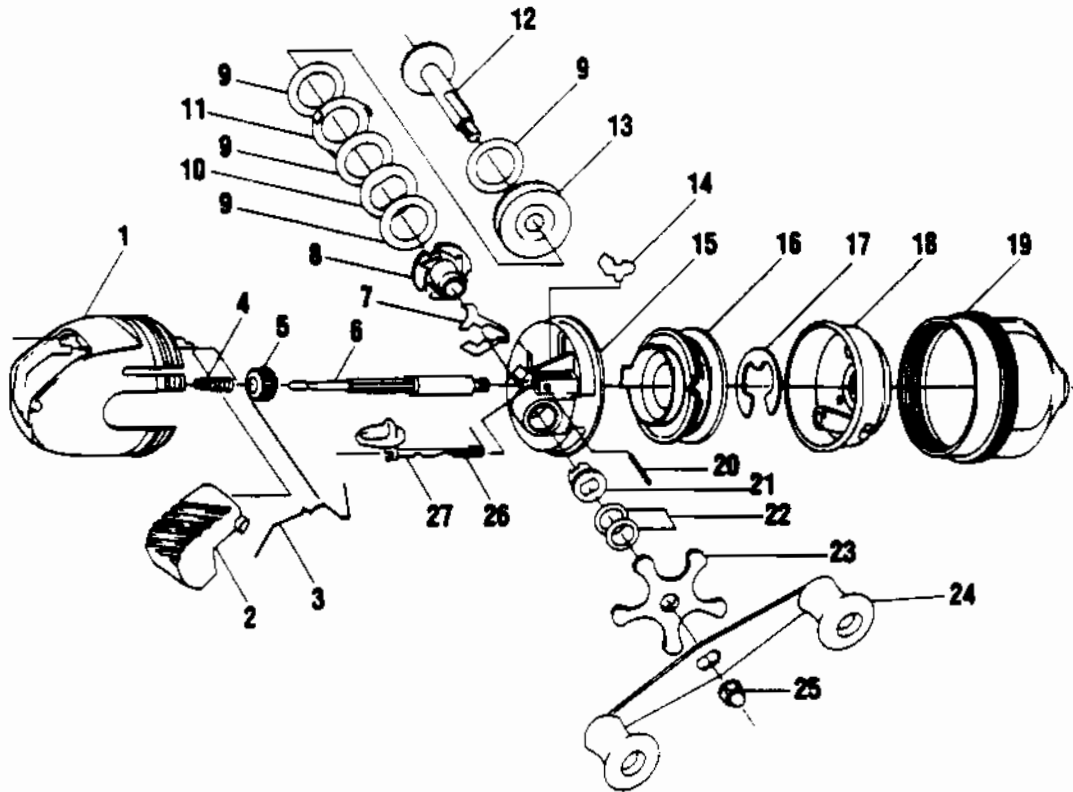

# ZEBCO® QG200DL

Key No.	Part No.	Description
1	WE323	Back Cover Assy. (1,2,3)
2	KY009-1	Thumbstop
3	QY038	Thumbstop Spring
4	JY020-02	Centershaft Spring
6	WY315	Centershaft S/A (4,5,6)
7	WE061	A/R Actuator
8	WE091	A/R Ratchet
9	WE033	Drag Washer
10	WE040	Washer - Doubled
11	WE108	Keyed Washer
12	WE008	Crank Shaft
13	WE012	Crank Gear
14	JY060	A/R Pawl
15	WY301-4	Body Assy. (20,26,27)
16	HE321-6HP	Wound Spool 6# H.P.
17	JY034	Spool Clip
18	JY310	Spinnerhead Assembly
19	JY324-16	Front Cover Assembly
21	WE092	Cam
22	WE031	Spring Washer
23	WE032	Star Drag
24	KZ318-2	Handle Assembly
25	AZ003	Crank Nut

WWW.REELDR.COM

Prices subject to change without notice. Prices do not include postage and handling.

**PLEASE ORDER BY PART NUMBER**

Rev. 5/93

Zebco Division Brunswick Corporation, Box 270, Tulsa, OK 74101 USA 918-836-5581