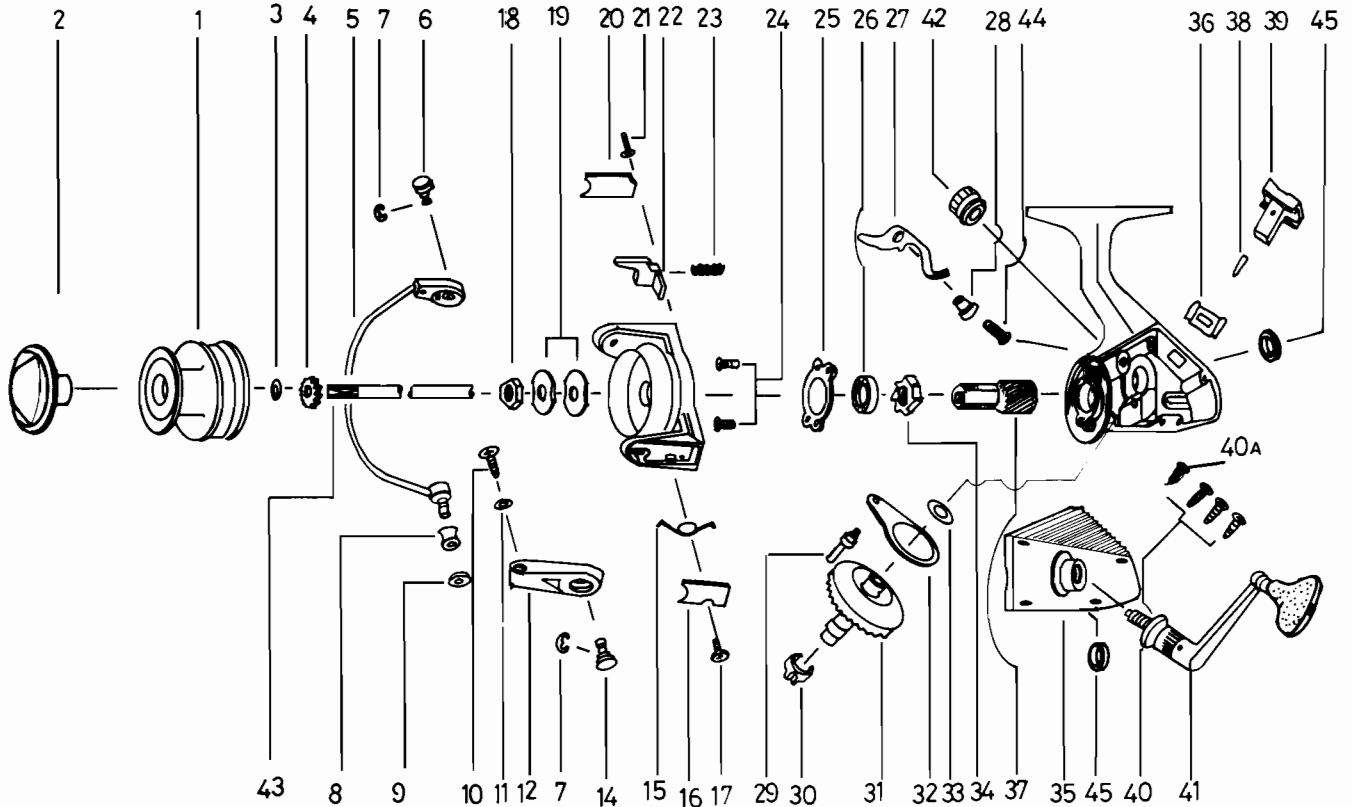

ZEBCO PSG2

KEY PART
NO. NO.

NO. NO.	DESCRIPTION
1 MK321	SPOOL ASSY.
2 MK050	DRAG KNDB ASSY.
3 LK030	SPOOL A/J W/S
4 LK066	CLICK GEAR
5 NS347	BAIL ARM ASSY.
6 NS044	BAIL HOLDER PIN
7 NS002	E-CLIP
8 LK004	LINE ROLLER
9 NS017	BAIL COLLAR
10 NS108	BAIL SCREW
11 NS102	BAIL WASHER
12 NS007	ARM LEVER
14 NS043	ARM LEVER PIN
15 NS022	BAIL SPRING
16 NS087	BAIL SPRING COVER
17 NS085	BAIL SPRING CVR SCR
18 NS006	ROTOR NUT
19 NS065	ROTOR RET. WASHER
20 NS024	KICK LEVER COVER
21 NS037	KICK LVR CVR SCR
22 NS019	KICK LEVER
23 NS049	KICK LEVER SPRING
24 NS080	BEARING PLATE SCREW
25 NS040	BEARING PLATE

KEY PART
NO. NO.

NO. NO.	DESCRIPTION
26 LK028	BEARING
27 LK063	ANTI-REVERSE CLAW
28 NS014	A/R CLAW BUSHING
29 NS081	D/S SLIDER PIN
30 NS086	SLIDING SPRING
31 NS012	DRIVE GEAR
32 NS025	OSCILLATING SLIDER
33 NS026	DRIVE GEAR ADJ. WSHR
34 NS060	RATCHET GEAR
35 MK323	BODY COVER
36 NS090	A/R LVR. PLATE SPR.
37 LK011	PINION GEAR
38 NS091	A/R LVR. PIN
39 NS059	ANTI-REVERSE LEVER
40 A LK057	BODY COVER SCREW
40 NS057	BODY COVER SCREW
41 MK318	HANDLE ASSY.
42 LK073	HANDLE SCREW CAP
43 LK315	MAIN SHAFT
44 NS089	A/R CLAW SCREW
45 NS013	BODY BUSHING
47 MK301	BODY
48 NS009	ROTOR

WWW.REELDR.COM

Prices subject to change without notice. Prices do not include postage and handling.

PLEASE ORDER BY PART NUMBER

Rev. 9/88

Zebco Division Brunswick Corporation, Box 270, Tulsa, OK 74101 USA 918-836-5581