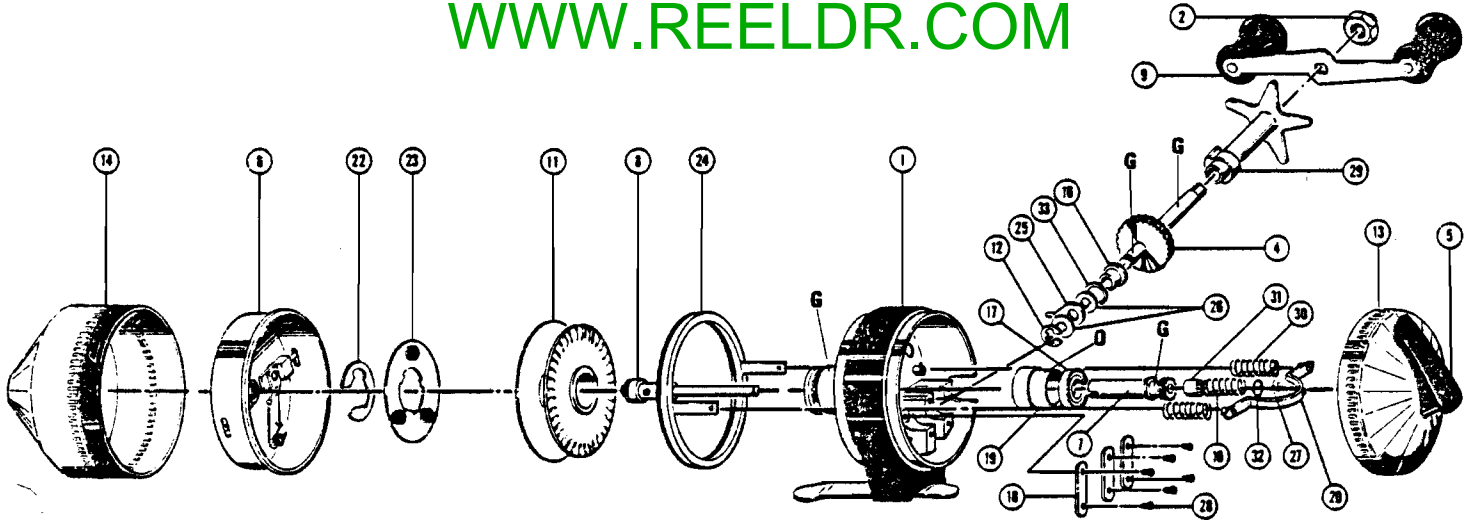

Zebco Omega One™ Zebco One™

WWW.REELDR.COM

Key

Key No.	Part No.	Description
1	AZ1//SA	Body Assembly
2	AZ3//TP	Crank Nut
4	AZ8//SA	Crank Shaft Assembly
5	AZ9//SA	Thumb Stop
6	AZ10//SA	Spinner Head Assembly
7	AZ11//TP	Pinion Gear Assembly
8	AZ15//SA	Center Shaft Assembly
9	AZ18-B//SA	Crank Handle Assembly
10	AZ20/3	Center Shaft Spring
11	AZ21//CP	Spool-order form attached
12	QZ22/0	Center Shaft Clip
13	AZ23//SA	Back Cover Assembly
14	AZ24//SA	Front Cover Assembly
16	AZ26/3	Crank Bushing
17	AZ28/0	Ball Bearing
18	AZ29//TP	Bearing Retainer
19	AZ30-1/0	Bearing Spacer
20	AZ31//SA	Brake Bar

Key

Key No.	Part No.	Description
21	AZ33/2	Clutch Washer
22	GZ34//THT	Spool Clip
23	AZ40//SA	Spool Washer
24	AZ46//SA	Brake Ring Retainer
25	AZ52//CP	Anti-Reverse Drag
26	AZ54/0	Anti-Reverse Washer
27	WZ22/0	Center Shaft Clip
28	AZ57/1	Retainer Screw
29	AZ59//SA	Star Drag
30	AZ73/1	Brake Ring Spring
31	AZ78/1	Center Shaft Spring
32	GZ73/1	Control Clip Retainer
33	JO88/0	Spring Washer
	AZ56/0	Cover Lock
	AZ53//TP	Brake Ring
	LZ55/1	Cover Lock Screw
	PZ49/1	Spinner Head Spring